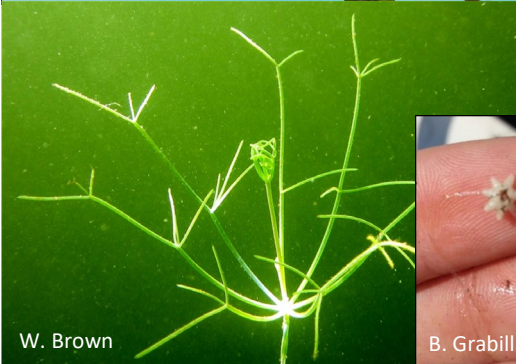

Westcott® R405-12" China

CAROLINA Burlington, NC 27215 • 1-800-334-5551

Exotic Aquatic Plant Watch

Eurasian Watermilfoil

- Feather-like leaves
- Leaves with **12-21 pairs of leaflets**
- Leaves limp out of water

Curly-leaf Pondweed

- Leaves 2-3" long, $\frac{1}{4}$ - $\frac{1}{2}$ " wide
- Alternate leaf arrangement
- **Serrated leaf margin**

Starry Stonewort

- **Tiny star-shaped tan or white bulbils** produced on rhizoids (clear filaments)
- Long, uneven length branchlets
- Smooth stem; brittle

Hydrilla

- Four or more leaves at each node
- **Leaf margins clearly toothed**
- Spines on midvein on underside of leaf

European Frog-bit

- Small rounded heart-shaped leaves, $\frac{1}{2}$ - $2\frac{1}{4}$ " across
- White flower with 3 petals
- **Free floating** (can be rooted in shallow water)