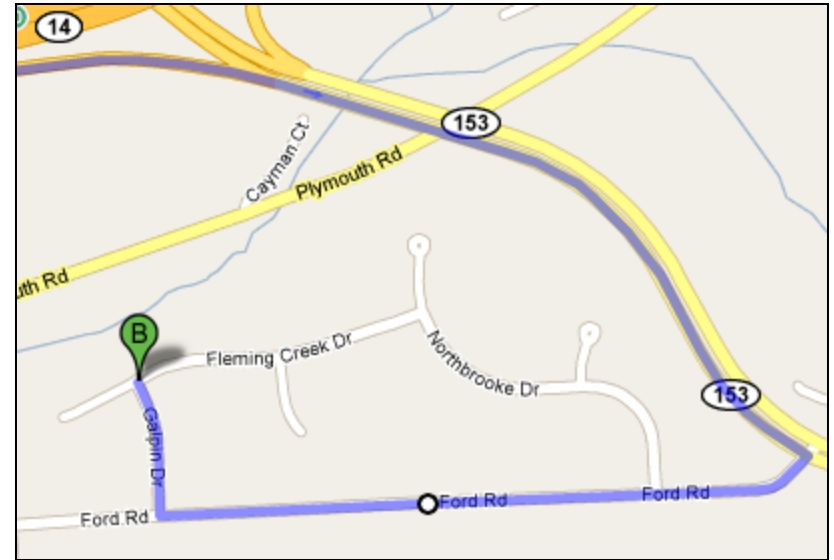

Fleming Creek at Galpin Road Site Map

Approx. Lat & Long: 42.3204 -83.6331

Fleming Creek at Galpin Road

Directions from the NEW Center

1100 N Main Street, Ann Arbor, MI, 48189

1. Head **north** on **N Main St/US-23 BUS N** toward **Lake Shore Dr** 0.4 mi
2. Take the ramp onto **MI-14 E/US-23 BUS N** 1.3 mi
3. Continue onto **MI-14 E** (signs for **MI-14 E/US-23 S/Plymouth/Toledo**) 0.3 mi
4. Merge onto **US-23 S** 2.1 mi
5. Slight **left** at **MI-14 E** 2.9 mi
6. Take exit **10** to merge onto **MI-153 E** toward **Ford Rd** 1.3 mi
7. Turn **right** at **Ford Rd** 0.7 mi
8. Take the 2nd **right** onto **Galpin Dr** 0.2 mi
9. Park on the road near **6593 Fleming Creek Drive**. Walk on the left (west) side of the property back to the creek. Set up here.

Destination

Overview of
Trip