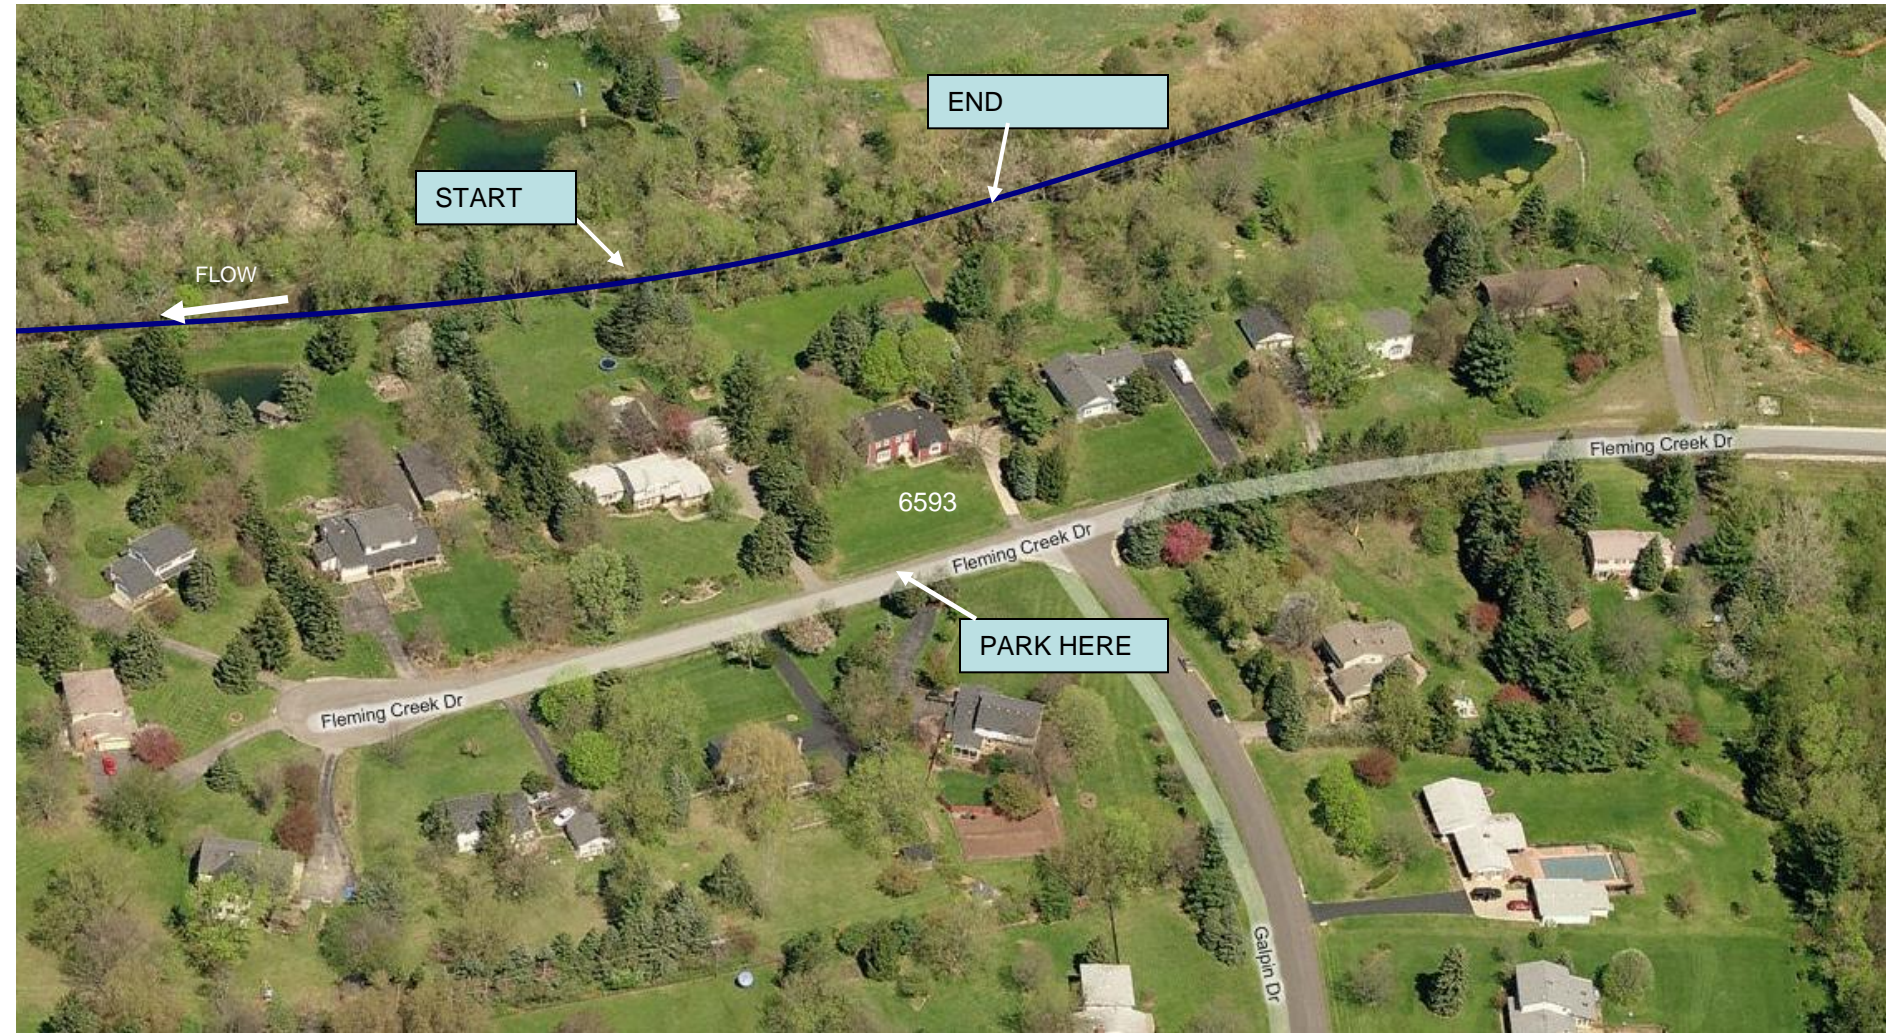

Fleming Creek at Galpin Road Site Map

Approx. Lat & Long: 42.3204 -83.6331

Fleming Creek at Galpin Road

Directions from the NEW Center

1100 N Main Street, Ann Arbor, MI, 48189

1. Head **north** on **N Main St/US-23 BUS N** toward **Lake Shore Dr** 0.4 mi
2. Take the ramp onto **MI-14 E/US-23 BUS N** 1.3 mi
3. Continue onto **MI-14 E** (signs for **MI-14 E/US-23 S/Plymouth/Toledo**) 0.3 mi
4. Merge onto **US-23 S** 2.1 mi
5. Slight **left** at **MI-14 E** 2.9 mi
6. Take exit **10** to merge onto **MI-153 E** toward **Ford Rd** 1.3 mi
7. Turn **right** at **Ford Rd** 0.7 mi
8. Take the 2nd **right** onto **Galpin Dr** 0.2 mi
9. Park on the road near **6593 Fleming Creek Drive**. Walk on the left (west) side of the property back to the creek. Set up here.

Destination

Overview of
Trip