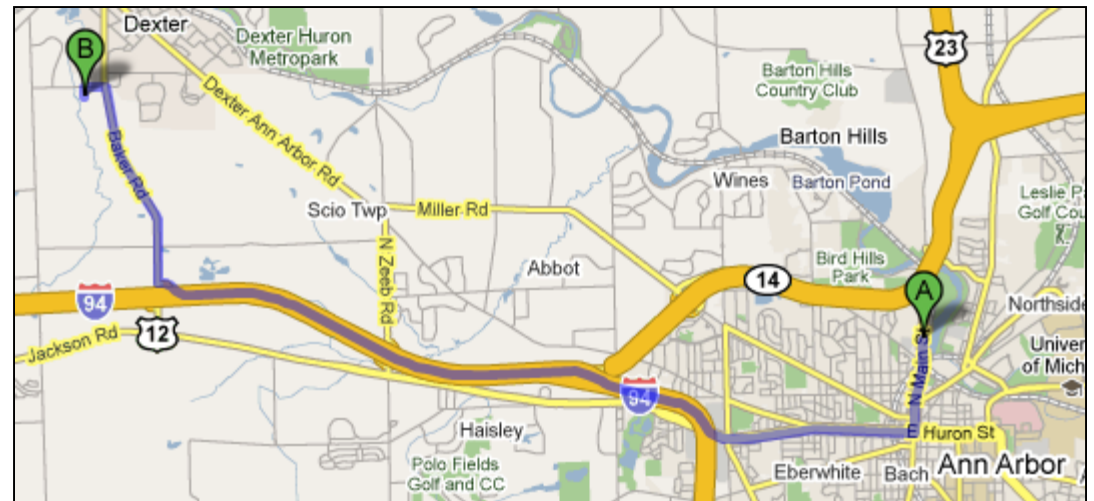

Mill Creek at Shield Road Site Map

Approx. Lat & Long: 42.3244 -83.8917

Mill Creek at Shield Road

Directions from NEW Center

1. Head **south** on **N Main St** 0.8 mi
2. Turn **right** at **W Huron St** 0.9 mi
3. Slight **left** at **I-94 Bus/Jackson Ave** 0.9 mi
4. Merge onto **I-94 W** via the ramp to **Jackson** 4.9 mi
5. Take exit **167** for **Baker Rd** toward **Dexter** 0.3 mi
6. Turn **right** at **Baker Rd** (signs for **Dexter**) 1.8 mi
7. Turn **left** at **Shield Rd.**
8. Park at the High School near the tennis courts. Either bushwhack through the woods, or walk down the road to the bridge to get to the site.

Destination

Overview of Trip