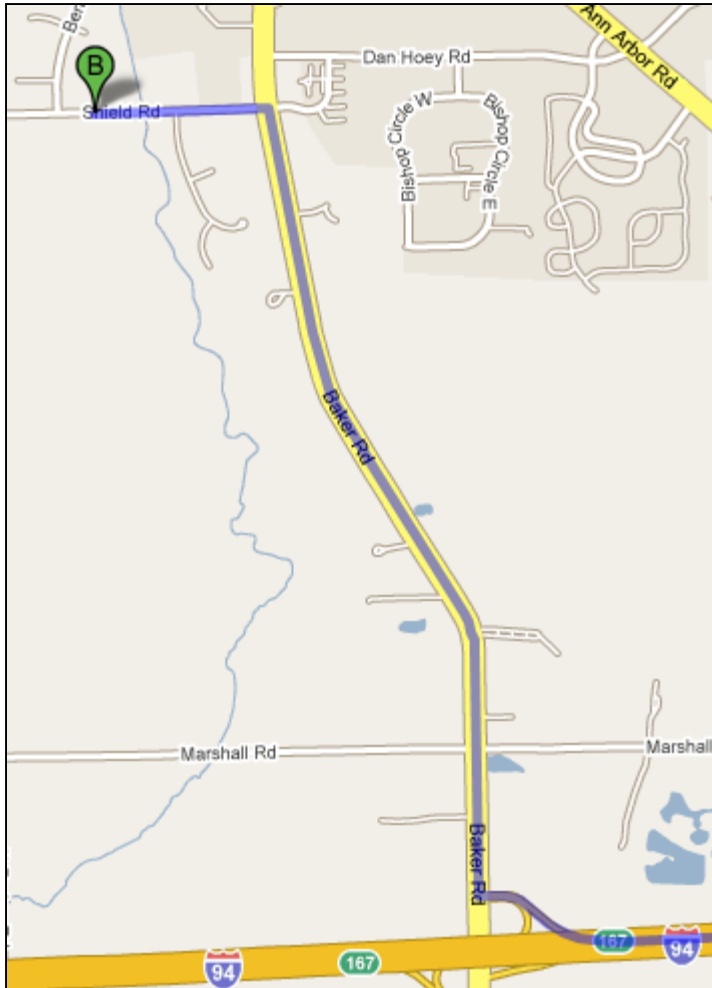

Mill Creek at Shield Road Site Map

Approx. Lat & Long: 42.3244 -83.8917

Mill Creek at Shield Road

Directions from NEW Center

1. Head **south** on **N Main St** 0.8 mi
2. Turn **right** at **W Huron St** 0.9 mi
3. Slight **left** at **I-94 Bus/Jackson Ave** 0.9 mi
4. Merge onto **I-94 W** via the ramp to **Jackson** 4.9 mi
5. Take exit **167** for **Baker Rd** toward **Dexter** 0.3 mi
6. Turn **right** at **Baker Rd** (signs for **Dexter**) 1.8 mi
7. Turn **left** at **Shield Rd.**
8. Park at the High School near the tennis courts. Either bushwhack through the woods, or walk down the road to the bridge to get to the site.

Destination

Overview of Trip