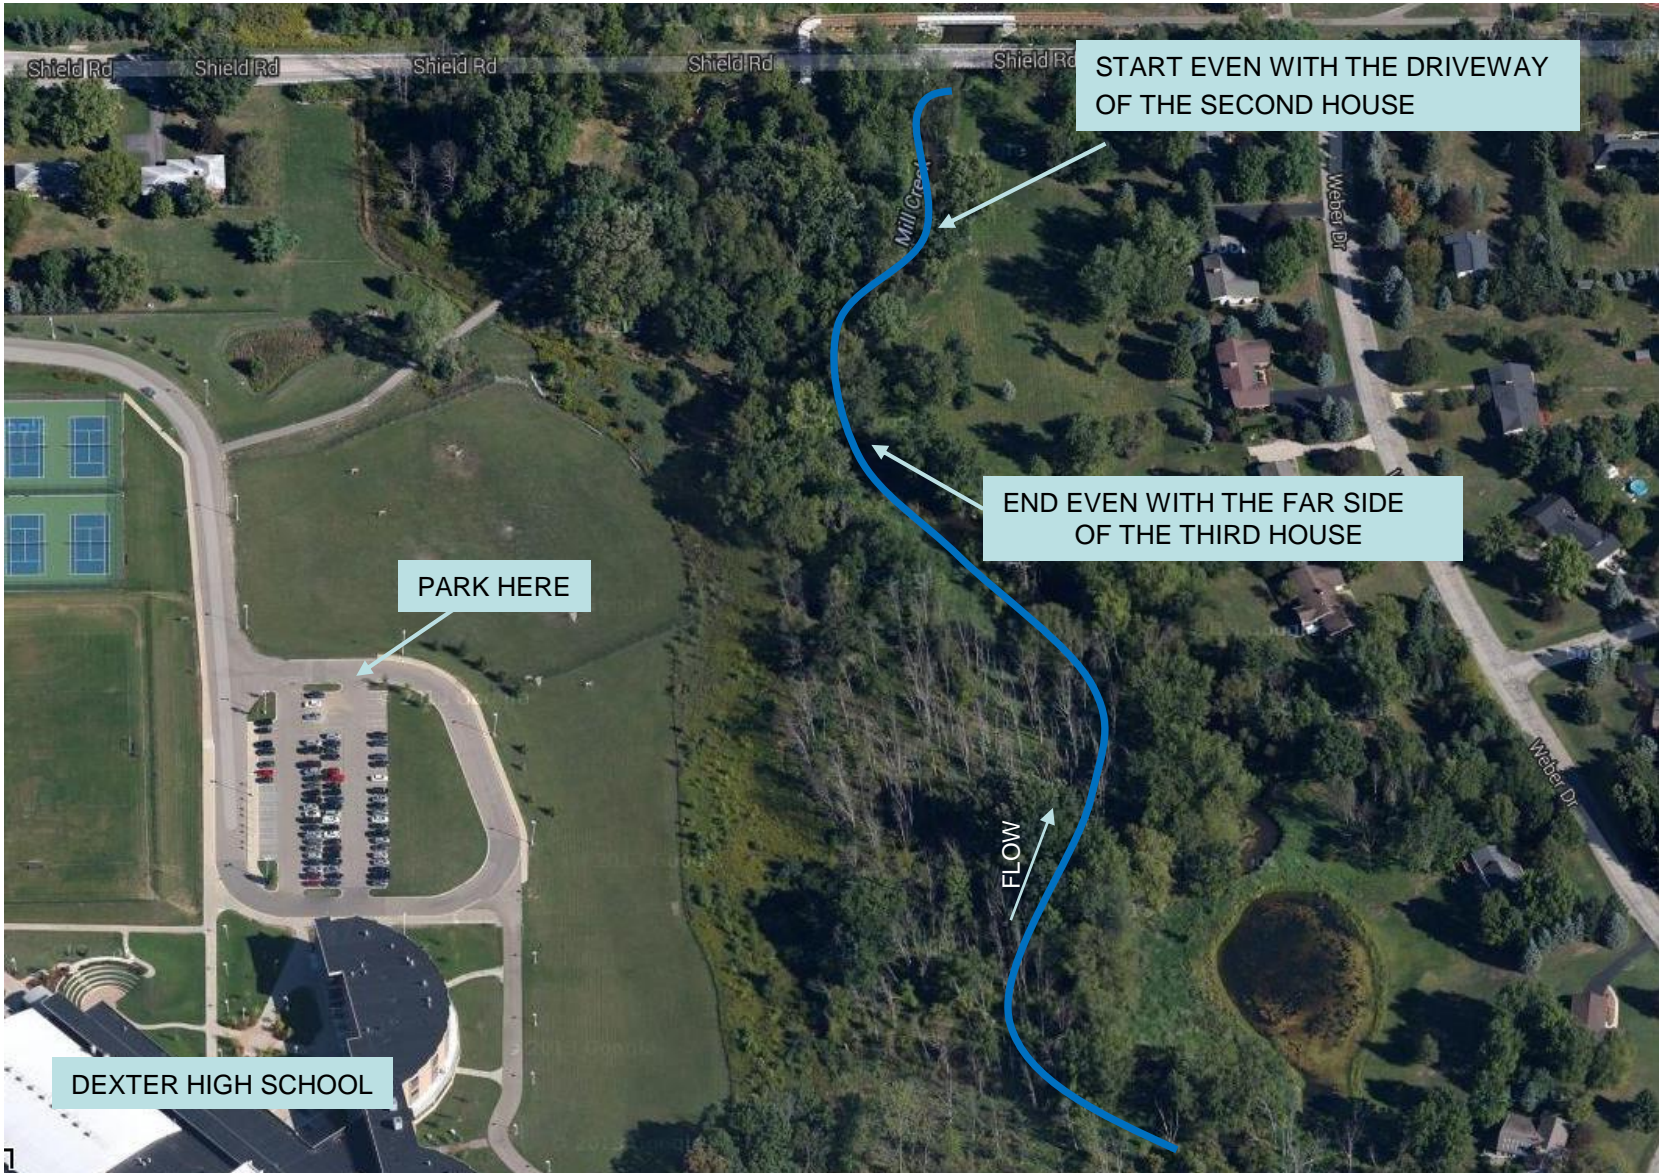

Mill Creek at Shield Road Site Map

Approx. Lat & Long: 42.3244 -83.8917

Mill Creek at Shield Road

Directions from NEW Center

1. Head **south** on **N Main St** 0.8 mi
2. Turn **right** at **W Huron St** 0.9 mi
3. Slight **left** at **I-94 Bus/Jackson Ave** 0.9 mi
4. Merge onto **I-94 W** via the ramp to **Jackson** 4.9 mi
5. Take exit **167** for **Baker Rd** toward **Dexter** 0.3 mi
6. Turn **right** at **Baker Rd** (signs for **Dexter**) 1.8 mi
7. Turn **left** at **Shield Rd.**
8. Park at the High School near the tennis courts. Either bushwhack through the woods, or walk down the road to the bridge to get to the site.

Destination

Overview of Trip