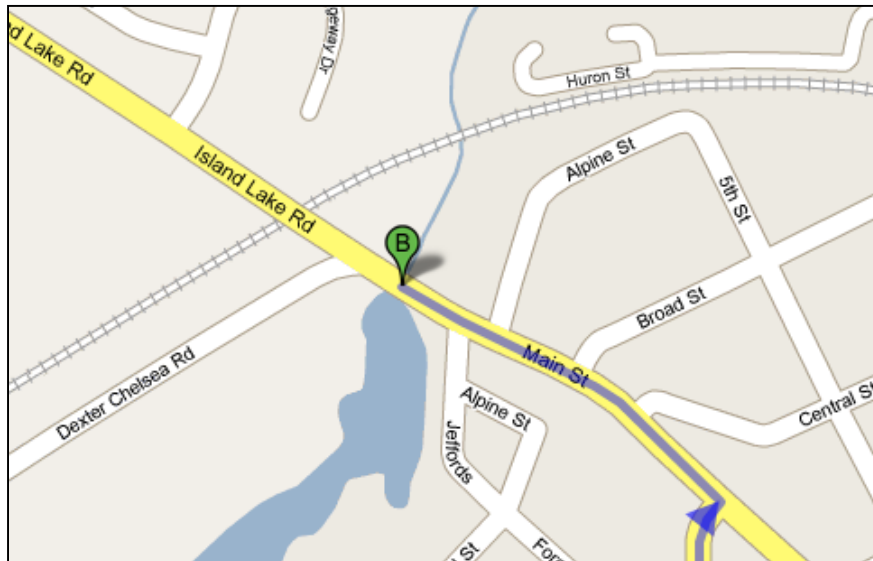

Mill Creek at Mill Creek Park Site Map

Approx. Lat & Long: 42.3394 -83.8902

Mill Creek at Mill Creek Park

Directions from the NEW Center

Start: 1100 N Main Street, Ann Arbor

1. Head **south** on **N Main St** toward **Depot St** 0.8 mi
2. Turn **right** at **W Huron St** 0.9 mi
3. Slight **left** at **I-94 Bus/Jackson Ave** 0.9 mi
4. Merge onto **I-94 W** via the ramp to **Jackson** 4.9 mi
5. Take exit **167** for **Baker Rd** toward **Dexter** 0.3 mi
6. Turn **right** at **Baker Rd** (signs for **Dexter**) 2.7 mi
7. Turn **left** at **Main St** 0.2 mi
8. Turn right into Mill Creek Park immediately before crossing the bridge.

Overview

Destination