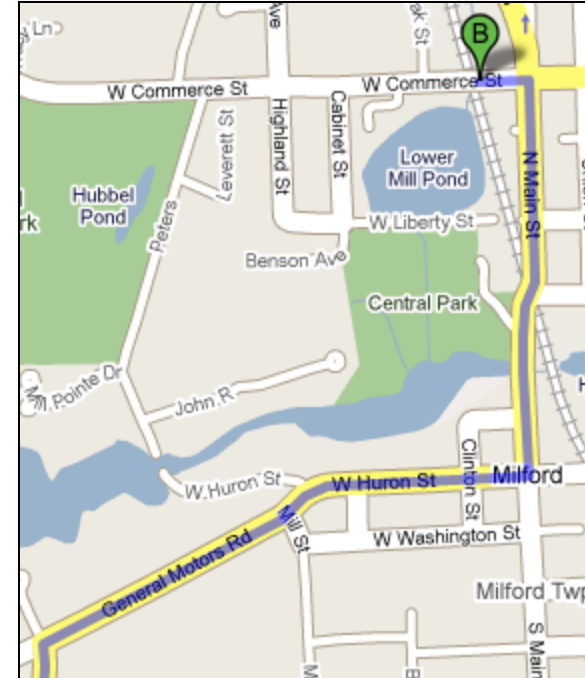

# Pettibone Creek at Commerce Road Site Map

Approx. Lat & Long: 42.5921 -83.6011

# Pettibone Creek at Commerce Road

## Directions from the NEW Center

1. Head **north** on **N Main St/US-23** toward **Lakeshore Dr** 0.4 mi
2. Take the ramp onto **MI-14 E** 1.3 mi
3. Take the exit on the **left** onto **US-23 N** toward **Flint/Brighton** 14.6 mi
4. Take exit **60A** to merge onto **I-96 E** toward **Detroit** 6.9 mi
5. Take exit **155** toward **Milford** 0.4 mi
6. Turn **left** at **Milford Rd** (signs for **Milford**) 4.6 mi
7. Turn **right** at **General Motors Rd** 0.3 mi
8. Slight **right** at **W Huron St** 0.2 mi
9. Take the 2nd **left** onto **S Main St** 0.4 mi
10. Turn **left** at **W Commerce St** 282 ft
11. Before you go under the railroad, park in the lot to the right next to the strip mall. Enter the stream close to the parking lot entrance.

Overview of  
Trip

Destination