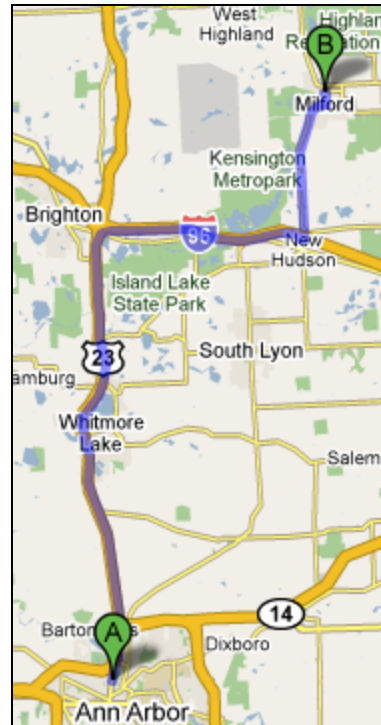

# Pettibone Creek at Commerce Road Site Map

Approx. Lat & Long: 42.5921 -83.6011

# Pettibone Creek at Commerce Road

## Directions from the NEW Center

1. Head **north** on **N Main St/US-23** toward **Lakeshore Dr** 0.4 mi
2. Take the ramp onto **MI-14 E** 1.3 mi
3. Take the exit on the **left** onto **US-23 N** toward **Flint/Brighton** 14.6 mi
4. Take exit **60A** to merge onto **I-96 E** toward **Detroit** 6.9 mi
5. Take exit **155** toward **Milford** 0.4 mi
6. Turn **left** at **Milford Rd** (signs for **Milford**) 4.6 mi
7. Turn **right** at **General Motors Rd** 0.3 mi
8. Slight **right** at **W Huron St** 0.2 mi
9. Take the 2nd **left** onto **S Main St** 0.4 mi
10. Turn **left** at **W Commerce St** 282 ft
11. Before you go under the railroad, park in the lot to the right next to the strip mall. Enter the stream close to the parking lot entrance.

Overview of  
Trip

Destination