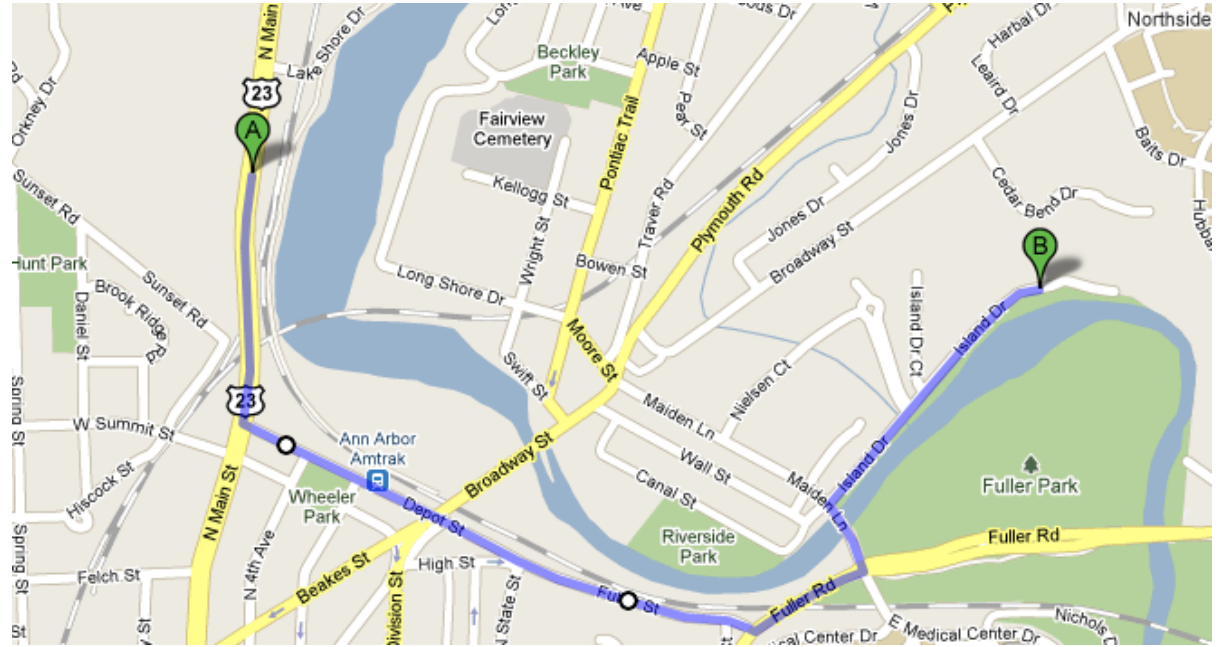

# Huron River at Island Park Site Map

Approx. Lat & Long: 42.2926 -83.7255

# Huron River at Island Park

## Directions from the NEW Center

1. Head south on N Main St toward Depot St 0.3 mi
2. Take the 1st left onto Depot St 0.4 mi
3. Continue onto Fuller St 0.3 mi
4. Turn left at Fuller Rd 0.2 mi
5. Turn left at Maiden Ln 489 ft
6. Take the 1st right onto Island Dr 0.4 mi
7. Continue past the gazebos which will be on your right. Park in the dirt parking lot which is at the end of the road. Because of the size of the river in this location, it is not as important to always sample in an upstream direction; rather, be sure you get all of the available microhabitats listed on the data sheet.

### Overview of the trip