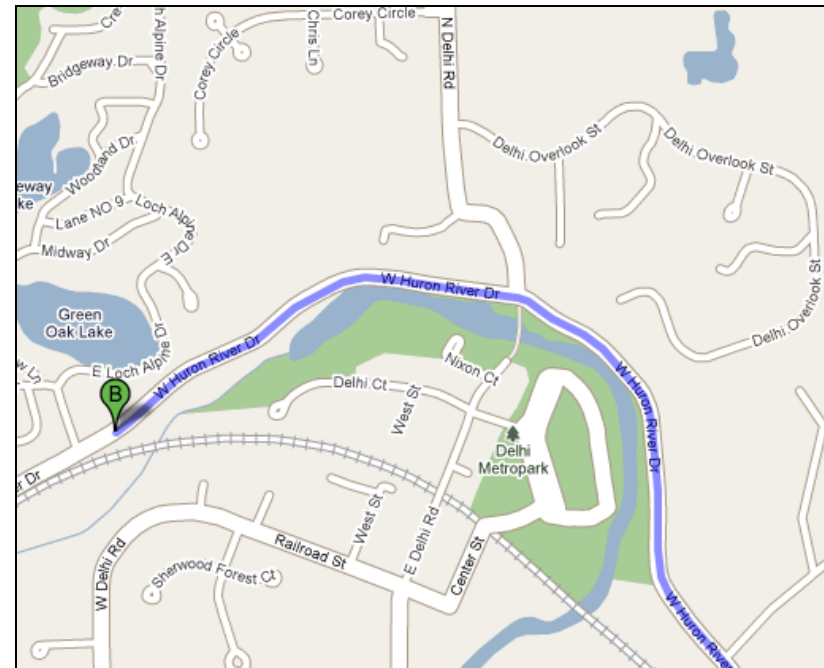

Boyden Creek at Huron River Road Site Map

Approx. Lat & Long: 42.3355 -83.8200

Boyden Creek at Huron River Road

Directions from the NEW Center

Start: 1100 N. Main Street, Ann Arbor

1. Head **north** on **N Main St/US-23** 0.4 mi
2. **N Main St/US-23** turns **left** and becomes **W Huron River Dr** 5.7 mi
3. For parking, look for a small pull-off from **W Huron River Dr**, before you get to **S. Loch Alpine Dr.**

Overview of Trip

Destination