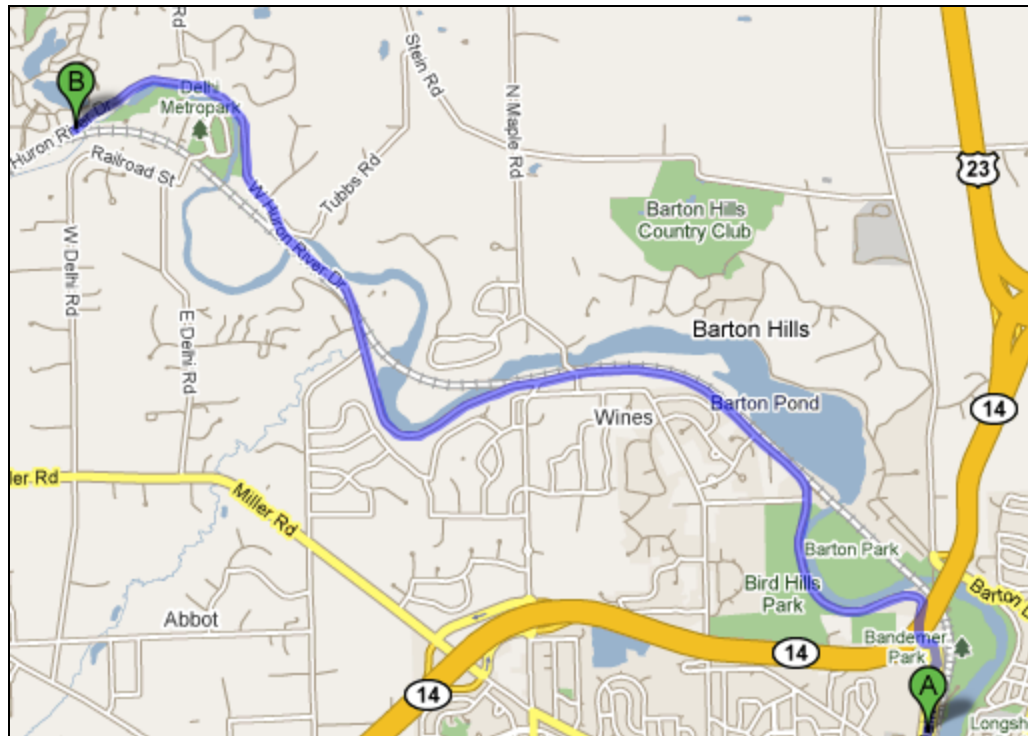

Boyden Creek at Huron River Road Site Map

Approx. Lat & Long: 42.3355 -83.8200

Boyden Creek at Huron River Road

Directions from the NEW Center

Start: 1100 N. Main Street, Ann Arbor

1. Head **north** on **N Main St/US-23** 0.4 mi
2. **N Main St/US-23** turns **left** and becomes **W Huron River Dr** 5.7 mi
3. For parking, look for a small pull-off from **W Huron River Dr**, before you get to **S. Loch Alpine Dr.**

Overview of Trip

Destination