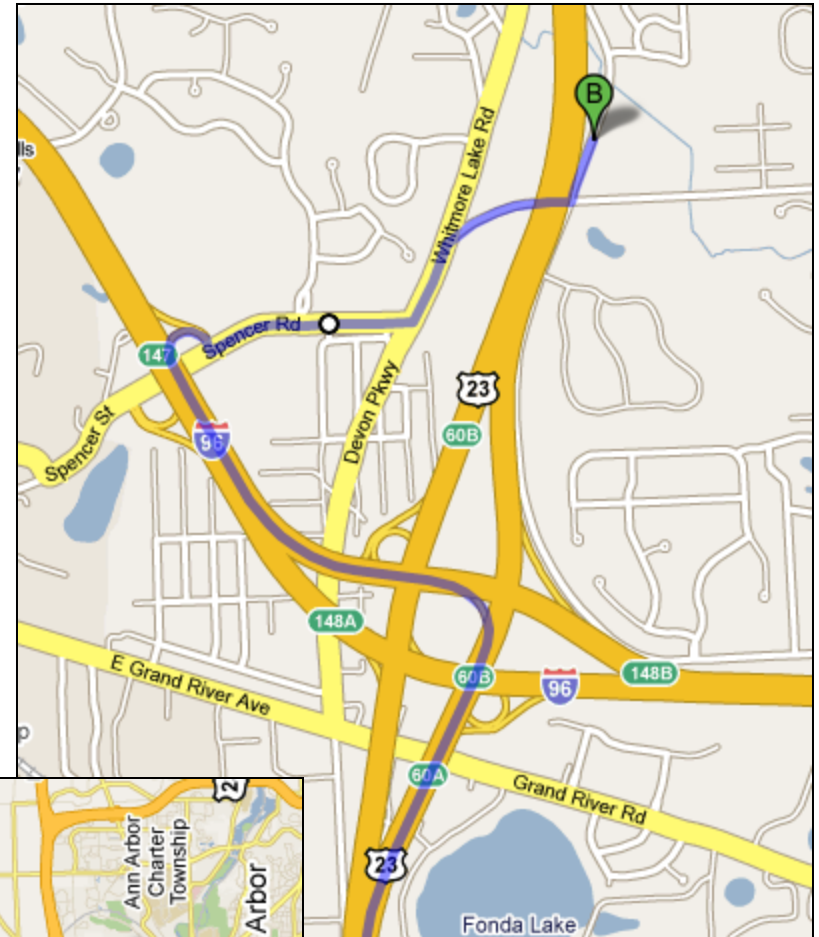

Woodruff Creek at Buno Road Site Map

Approx. Lat & Long: 42.5417 -83.7474

Woodruff Creek at Buno Road

Directions from the NEW Center

1. Head north on N Main St/US-23 BUS N toward Lake Shore Dr 0.4 mi
2. Take the ramp onto MI-14 E/US-23 BUS N 1.3 mi
3. Take the exit on the left onto US-23 N toward Brighton/Flint 14.8 mi
4. Take exit 60B on the left to merge onto I-96 W toward Lansing 1.1 mi
5. Take exit 147 toward Brighton 0.2 mi
6. Turn left at Spencer Rd 0.4 mi
7. Turn left at S Old US Hwy 23 0.2 mi
8. Slight right at Spencer Rd 0.3 mi
9. Take the 1st left onto Buno Rd
10. Park at the Brighton Christian Church, 4309 Buno Road. Woodruff Creek is behind the Church, next to the fire pit labeled on the site map. If anyone asks, Nan Woods gave us parking permission. Start collecting in the creek behind the fire pit. Collect insects upstream for 300 feet.

Nearing Destination

Overview of the trip