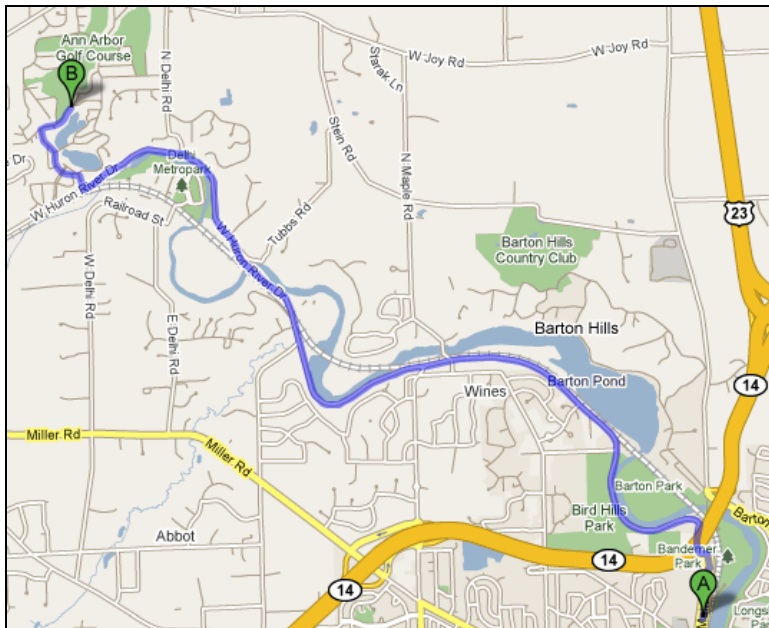

Boyden Creek at Bridgeway Drive (Golf Course) Site Map

Approx. Lat & Long: 42.3386 -83.8228

Boyden Creek at Bridgeway Drive (Golf Course)

Directions from the NEW Center

Start: 1100 N. Main Street, Ann Arbor

1. Head **north** on **N Main St/US-23** 0.4 mi
2. **N Main St/US-23** turns **left** and becomes **W Huron River Dr.** 5.8 mi
3. Turn **right** at **W Loch Alpine Dr** 0.1 mi
4. Turn **left** to stay on **W Loch Alpine Dr** 0.4 mi
5. Turn **right** at **Bridgeway Dr**
6. Look for the river crossing near the **Bridgeway/Crestline** Intersection

Overview of Trip

Destination