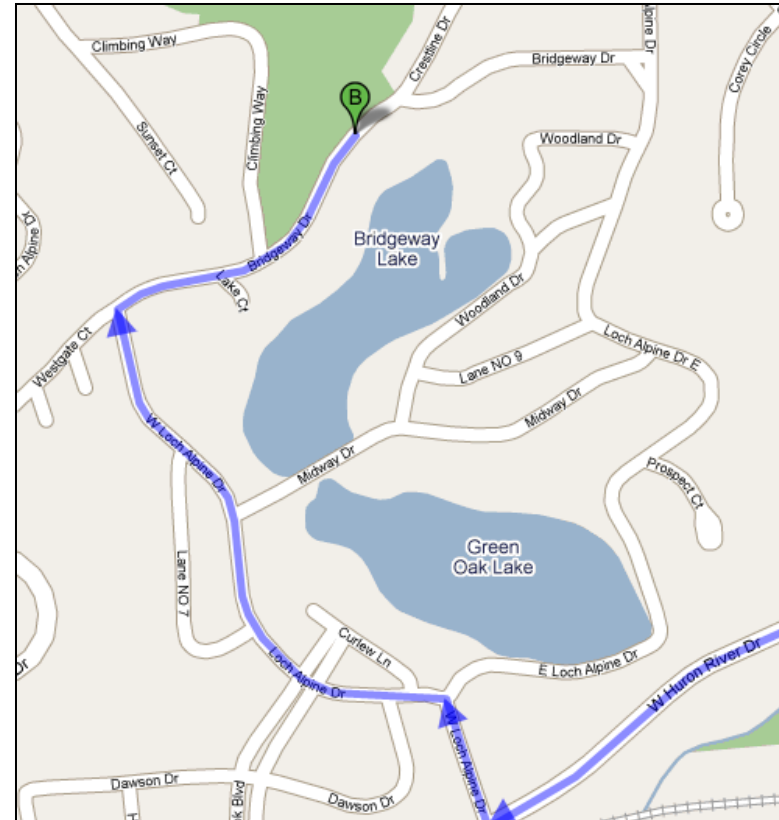

Boyden Creek at Bridgeway Drive (Golf Course) Site Map

Approx. Lat & Long: 42.3386 -83.8228

Boyden Creek at Bridgeway Drive (Golf Course)

Directions from the NEW Center

Start: 1100 N. Main Street, Ann Arbor

1. Head **north** on **N Main St/US-23** 0.4 mi
2. **N Main St/US-23** turns **left** and becomes **W Huron River Dr.** 5.8 mi
3. Turn **right** at **W Loch Alpine Dr** 0.1 mi
4. Turn **left** to stay on **W Loch Alpine Dr** 0.4 mi
5. Turn **right** at **Bridgeway Dr**
6. Look for the river crossing near the **Bridgeway/Crestline** Intersection

Overview of Trip

Destination