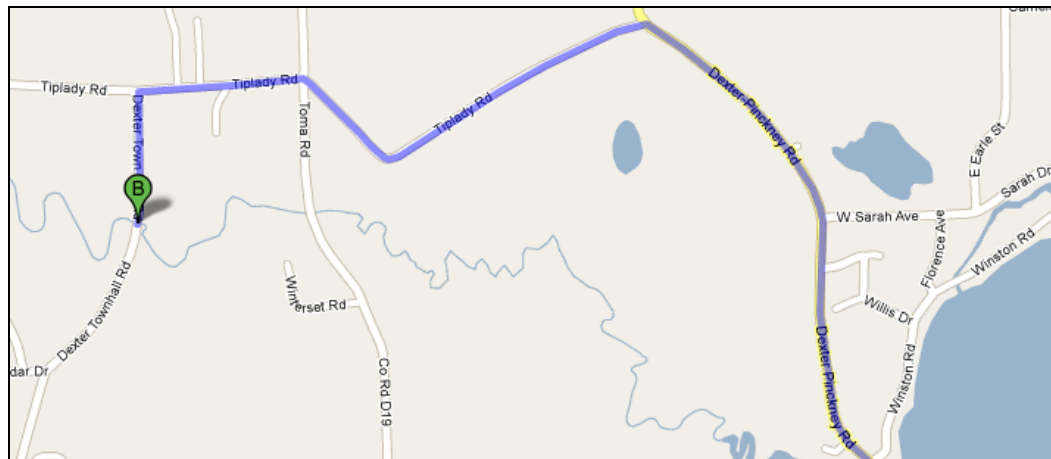

# Portage Creek at Dexter-Townhall Road Site Map

# Portage Creek at Dexter Townhall Road

## Directions from the NEW Center

**Start: 1100 N. Main Street, Ann Arbor, MI, 48104**

1. Head north on N Main St/US-23 BUS N toward Lake Shore Dr **0.4 mi**
2. Take the ramp onto MI-14 E/US-23 BUS N **1.3 mi**
3. Take the exit on the left onto US-23 N toward Brighton/Flint **4.3 mi**
4. Take exit 49 for N Territorial Rd **0.2 mi**
5. Turn left at E North Territorial Rd **384 ft**
6. Continue onto N Territorial Rd W **8.3 mi**
7. Turn right at Dexter Pinckney Rd **3.5 mi**
8. Turn left at Tiplady Rd **0.9 mi**
9. Turn left at Dexter Town Hall Rd **0.2 mi**
10. Just after crossing the creek, turn into the dirt driveway on the left. Take the driveway to the house and park in front of the garage.

Overview of Trip

Close-up of  
Destination