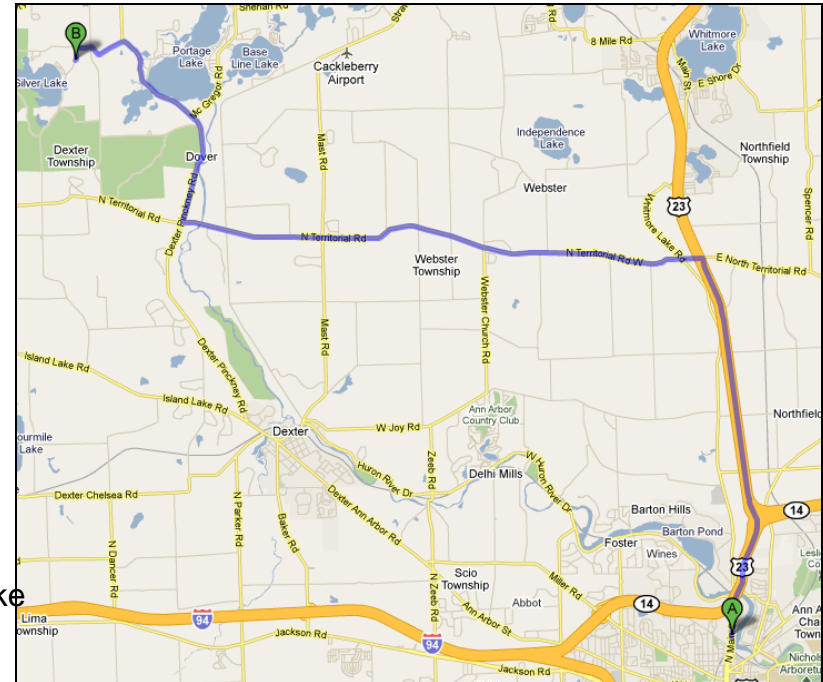

# Portage Creek at Dexter-Townhall Road Site Map

# Portage Creek at Dexter Townhall Road

## Directions from the NEW Center

**Start: 1100 N. Main Street, Ann Arbor, MI, 48104**

1. Head north on N Main St/US-23 BUS N toward Lake Shore Dr **0.4 mi**
2. Take the ramp onto MI-14 E/US-23 BUS N **1.3 mi**
3. Take the exit on the left onto US-23 N toward Brighton/Flint **4.3 mi**
4. Take exit 49 for N Territorial Rd **0.2 mi**
5. Turn left at E North Territorial Rd **384 ft**
6. Continue onto N Territorial Rd W **8.3 mi**
7. Turn right at Dexter Pinckney Rd **3.5 mi**
8. Turn left at Tiplady Rd **0.9 mi**
9. Turn left at Dexter Town Hall Rd **0.2 mi**
10. Just after crossing the creek, turn into the dirt driveway on the left. Take the driveway to the house and park in front of the garage.

Overview of Trip

Close-up of  
Destination