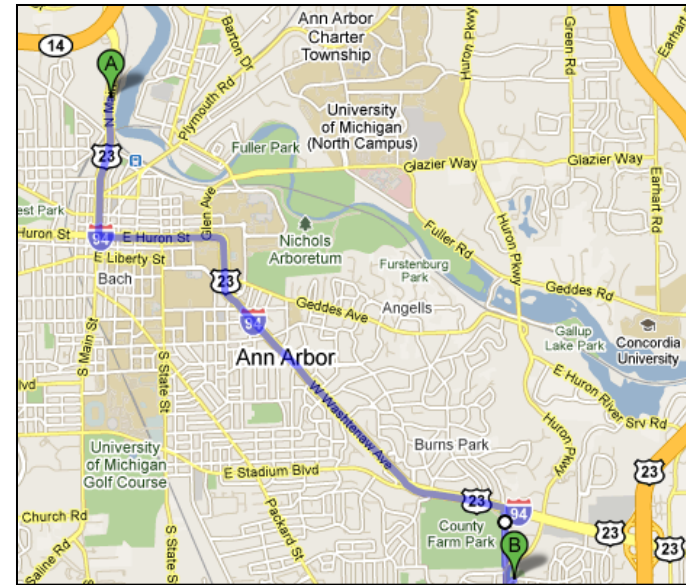

Malletts Creek at Scheffler Park Site Map

Approx. Lat & Long: 42.2522 -83.6979

Malletts Creek at Scheffler Park

Directions from the NEW Center

Start: 1100 N. Main Street, Ann Arbor, MI, 48104

1. Head **south** on **N Main St** toward **Depot St** 0.8 mi
2. Turn **left** at **E Huron St** 0.8 mi
3. Continue onto **Washtenaw Ave** 2.5 mi
4. Turn **right** at **Platt Rd** 0.4 mi
5. Turn **right** to stay on **Platt Rd** 0.1 mi
6. Take the 1st **left** onto **Edgewood Dr.**
7. Park at Scheffler Park.

Overview of the trip

Nearing Destination