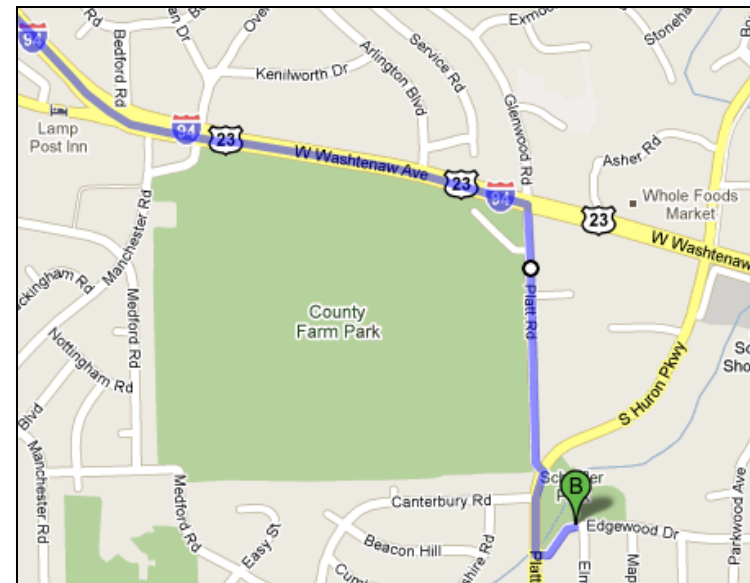

Malletts Creek at Scheffler Park Site Map

Approx. Lat & Long: 42.2522 -83.6979

Malletts Creek at Scheffler Park

Directions from the NEW Center

Start: 1100 N. Main Street, Ann Arbor, MI, 48104

1. Head **south** on **N Main St** toward **Depot St** 0.8 mi
2. Turn **left** at **E Huron St** 0.8 mi
3. Continue onto **Washtenaw Ave** 2.5 mi
4. Turn **right** at **Platt Rd** 0.4 mi
5. Turn **right** to stay on **Platt Rd** 0.1 mi
6. Take the 1st **left** onto **Edgewood Dr.**
7. Park at Scheffler Park.

Overview of the trip

Nearing Destination