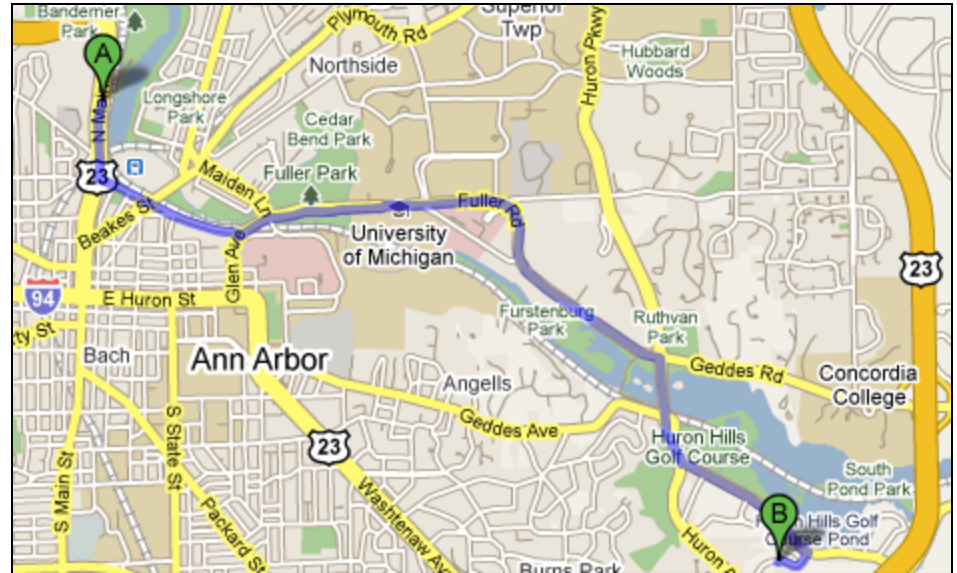

# Malletts Creek at Chalmers Drive Site Map

Approx. Lat & Long: 42.2652 -83.6888

# Malletts Creek at Chalmers Drive

## Directions from NEW Center

Start: 1100 N. Main Street, Ann Arbor

1. Head **south** on **N Main St/US-23** toward **Depot St** 0.3 mi
2. Turn **left** at **Depot St** 0.4 mi
3. Continue on **Fuller St** 0.3 mi
4. Turn **left** at **Fuller Rd** 2.2 mi
5. Turn **right** at **Huron Pkwy** 0.5 mi
6. Turn **left** at **E Huron River Dr** 0.7 mi
7. Turn **right** at **Chalmers Dr** and park at **1300 Chalmers Dr.** 0.2 mi

Overview of Trip

Destination