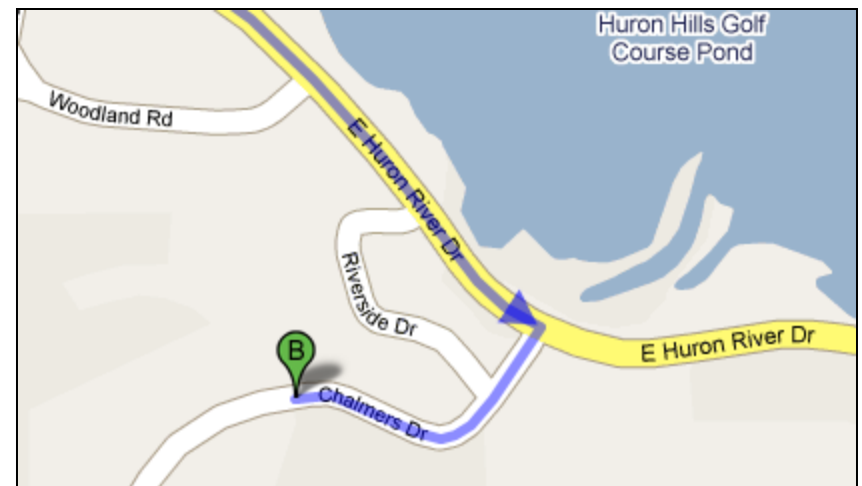

# Malletts Creek at Chalmers Drive Site Map

Approx. Lat & Long: 42.2652 -83.6888

# Malletts Creek at Chalmers Drive

## Directions from NEW Center

Start: 1100 N. Main Street, Ann Arbor

1. Head **south** on **N Main St/US-23** toward **Depot St** 0.3 mi
2. Turn **left** at **Depot St** 0.4 mi
3. Continue on **Fuller St** 0.3 mi
4. Turn **left** at **Fuller Rd** 2.2 mi
5. Turn **right** at **Huron Pkwy** 0.5 mi
6. Turn **left** at **E Huron River Dr** 0.7 mi
7. Turn **right** at **Chalmers Dr** and park at **1300 Chalmers Dr.** 0.2 mi

Overview of Trip

Destination