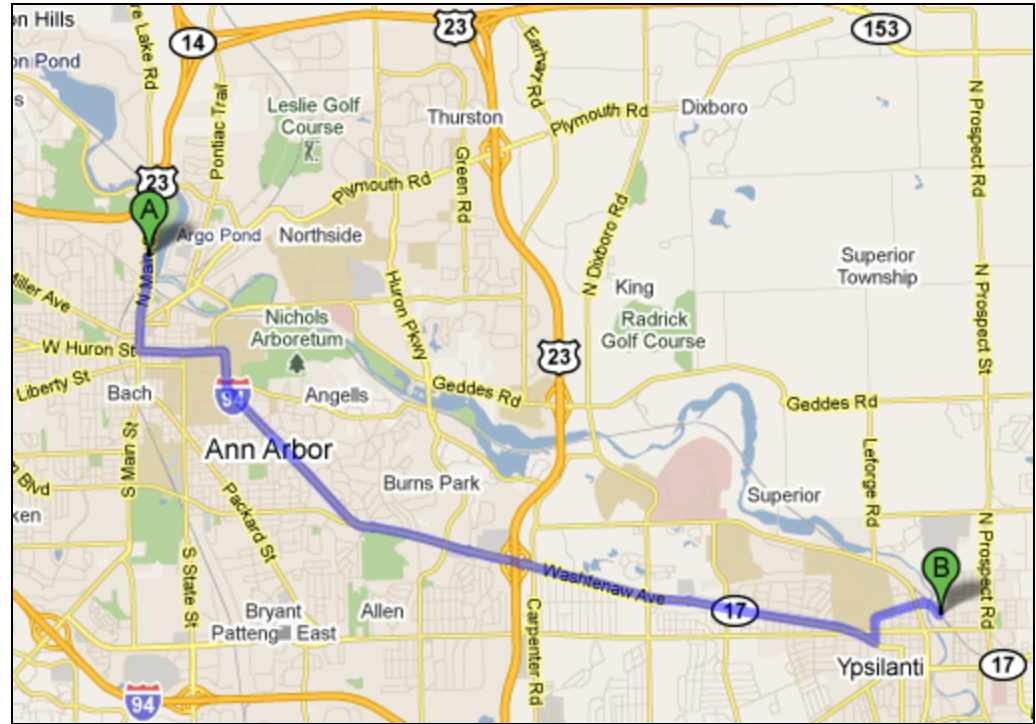

Huron River at Cross Street Site Map

Approx. Lat & Long: 42.2453 -83.6111

Huron River at Cross Street

Directions from the NEW Center

Start: 1100 N. Main Street, Ann Arbor, MI 48104

1. Head south on N Main St. 0.8 mi
2. Turn left at E Huron St 0.8 mi
3. Continue onto Washtenaw Ave, driving into Ypsilanti. 6.7 mi
4. Turn left at College Place 0.2 mi
5. College Place turns slightly right and becomes W Forest Ave 0.5 mi
6. Turn right at Market Place after crossing the river. 0.1 mi
7. Park in the parking lot for Frog Island Park
8. Refer to aerial image- walk south across the wooden platform to cross the river and enter Riverside Park.
9. Start collection at the wooden structure and stop sampling at the wooden platform crossing the river.

Overview of the trip

Nearing Destination