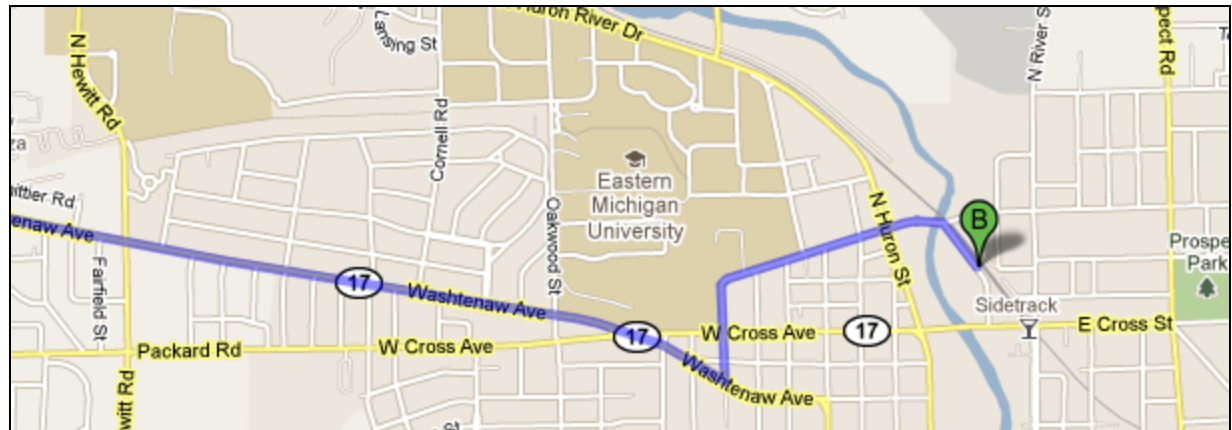

Huron River at Cross Street Site Map

Approx. Lat & Long: 42.2453 -83.6111

Huron River at Cross Street

Directions from the NEW Center

Start: 1100 N. Main Street, Ann Arbor, MI 48104

1. Head south on N Main St. 0.8 mi
2. Turn left at E Huron St 0.8 mi
3. Continue onto Washtenaw Ave, driving into Ypsilanti. 6.7 mi
4. Turn left at College Place 0.2 mi
5. College Place turns slightly right and becomes W Forest Ave 0.5 mi
6. Turn right at Market Place after crossing the river. 0.1 mi
7. Park in the parking lot for Frog Island Park
8. Refer to aerial image- walk south across the wooden platform to cross the river and enter Riverside Park.
9. Start collection at the wooden structure and stop sampling at the wooden platform crossing the river.

Overview of the trip

Nearing Destination