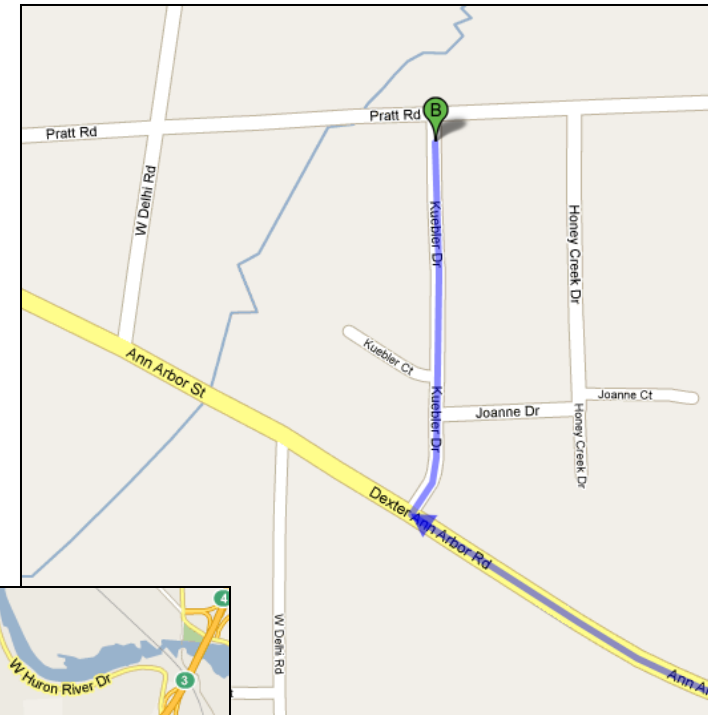

Honey Creek at Pratt Road Site Map

Approx. Lat & Long: 42.2990 -83.8186

Honey Creek at Pratt Road

Directions from the NEW Center

Start: 1100 N. Main Street, Ann Arbor, MI 48104

1. Head **south** on **N Main St** 0.8 mi
2. Turn **right** at **W Huron St** 0.9 mi
3. Slight **right** at **Dexter Ave** 1.9 mi
4. Continue on **Dexter Ann Arbor Rd** 1.0 mi
5. Turn **right** at **Kuebler Dr** 0.3 mi
6. Park on the side of the road on Kuebler Drive just before you reach Pratt Road. Walk to the west to get to the creek.

Destination

Overview of the trip