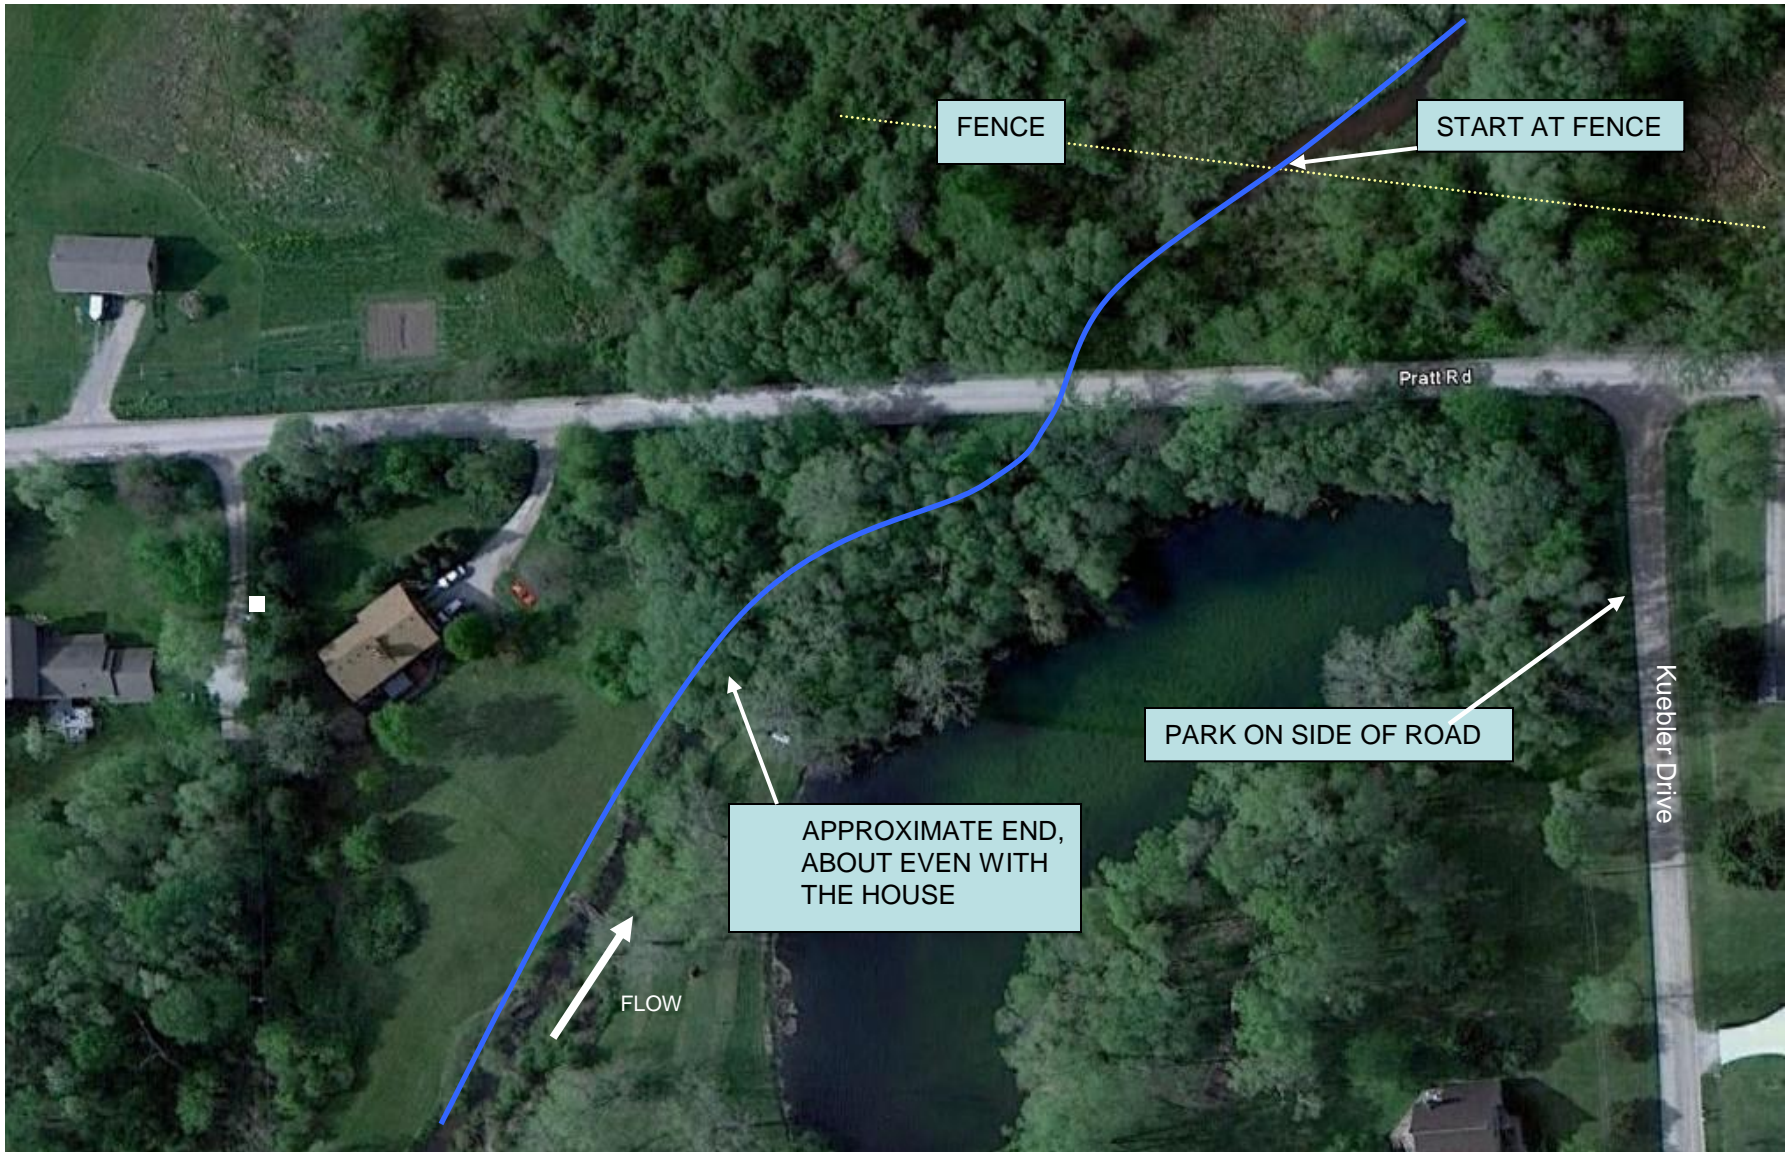

Honey Creek at Pratt Road Site Map

Approx. Lat & Long: 42.2990 -83.8186

Honey Creek at Pratt Road

Directions from the NEW Center

Start: 1100 N. Main Street, Ann Arbor, MI 48104

1. Head **south** on **N Main St** 0.8 mi
2. Turn **right** at **W Huron St** 0.9 mi
3. Slight **right** at **Dexter Ave** 1.9 mi
4. Continue on **Dexter Ann Arbor Rd** 1.0 mi
5. Turn **right** at **Kuebler Dr** 0.3 mi
6. Park on the side of the road on Kuebler Drive just before you reach Pratt Road. Walk to the west to get to the creek.

Destination

Overview of the trip