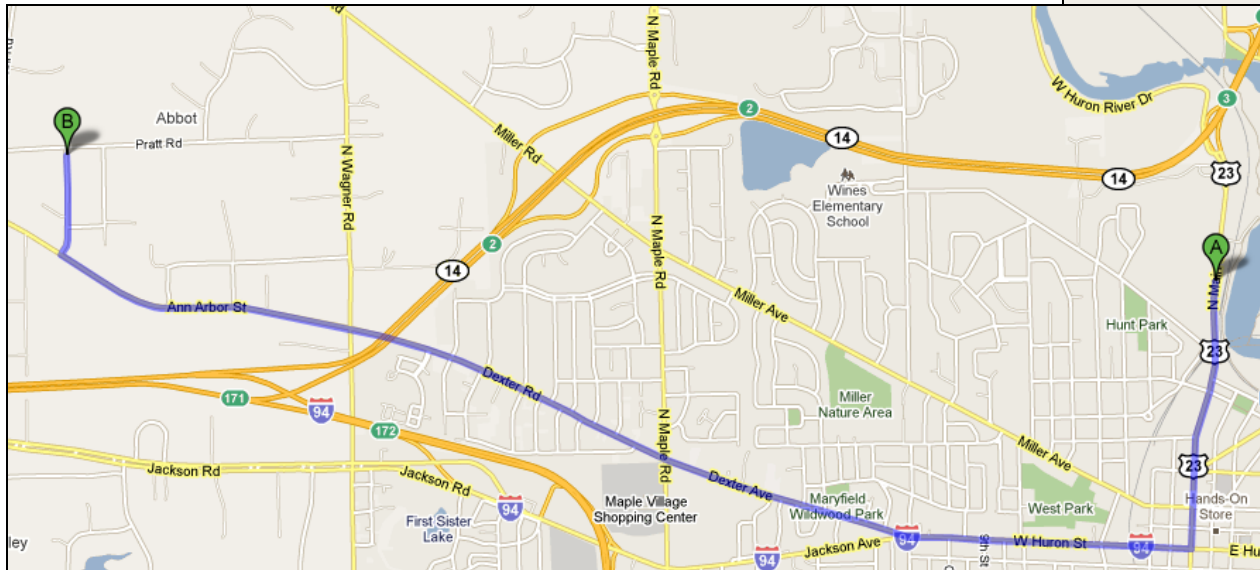

Honey Creek at Pratt Road Site Map

Approx. Lat & Long: 42.2990 -83.8186

Honey Creek at Pratt Road

Directions from the NEW Center

Start: 1100 N. Main Street, Ann Arbor, MI 48104

1. Head **south** on **N Main St** 0.8 mi
2. Turn **right** at **W Huron St** 0.9 mi
3. Slight **right** at **Dexter Ave** 1.9 mi
4. Continue on **Dexter Ann Arbor Rd** 1.0 mi
5. Turn **right** at **Kuebler Dr** 0.3 mi
6. Park on the side of the road on Kuebler Drive just before you reach Pratt Road. Walk to the west to get to the creek.

Destination

Overview of the trip