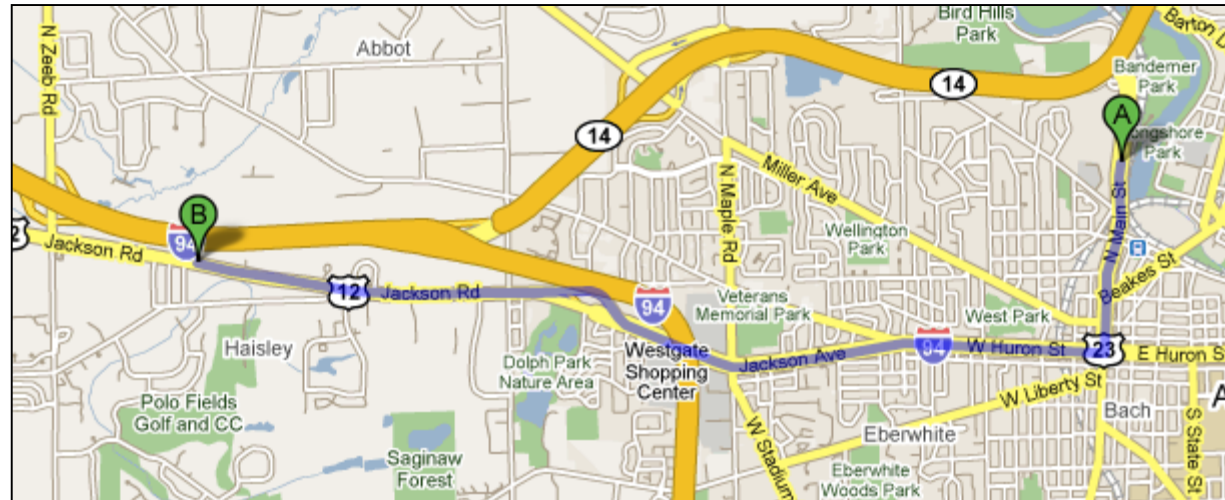

Honey Creek at Jackson Road Site Map

Approx. Lat & Long: 42.2872 -83.8266

Honey Creek at Jackson Road

Directions from the NEW Center

Start: 1100 N Main Street, Ann Arbor

1. Head **south** on **N Main St** toward **Depot St**
0.8 mi
2. Turn **right** at **W Huron St** 0.9 mi
3. Slight **left** at **Jackson Ave** (you will be on Jackson for 3.2 mi).
4. The site is just east of Toro and Larry's Mower Shop at 5024 Jackson Rd. Park at the Mower Shop. Note that there is a mowed lawn from the shop to the creek and the creek is easy to access from the west bank.

Destination

Overview