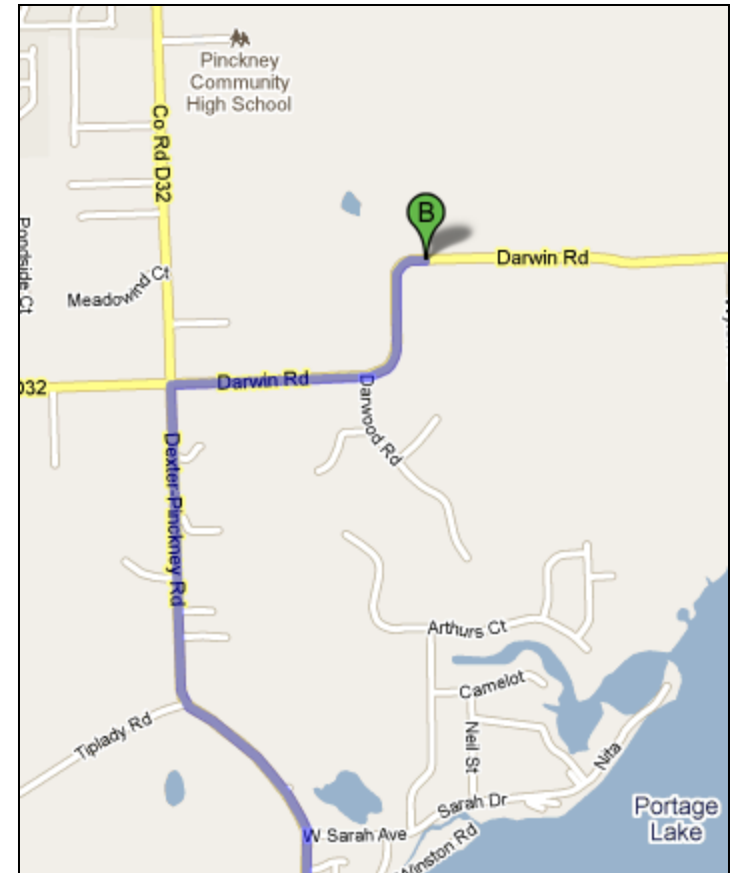

Honey Creek (N) at Darwin Road Site Map

Approx. Lat & Long: 42.4437 -83.9272

Honey Creek at Darwin Road

Directions from the NEW Center

1. Head north on N Main St/US-23 BUS N toward Lake Shore Dr 0.4 mi
2. Take the ramp onto MI-14 E/US-23 BUS N 1.3 mi
3. Take the exit on the left onto US-23 N toward Brighton/Flint 4.3 mi
4. Take exit 49 for N Territorial Rd 0.2 mi
5. Turn left at E North Territorial Rd 384 ft
6. Continue onto N Territorial Rd W 8.3 mi
7. Turn right at Dexter Pinckney Rd 4.2 mi
8. Turn right at Darwin Rd 0.8 mi
9. Mr. Dearing at 1113 Darwin Rd. has given us permission to be on their property. If you want to park in their driveway, please ask their permission. Otherwise park along the road. Site is upstream (north) of Darwin. Please start collection at the road and work your way upstream for 300 feet.

Overview of the trip

Nearing Destination