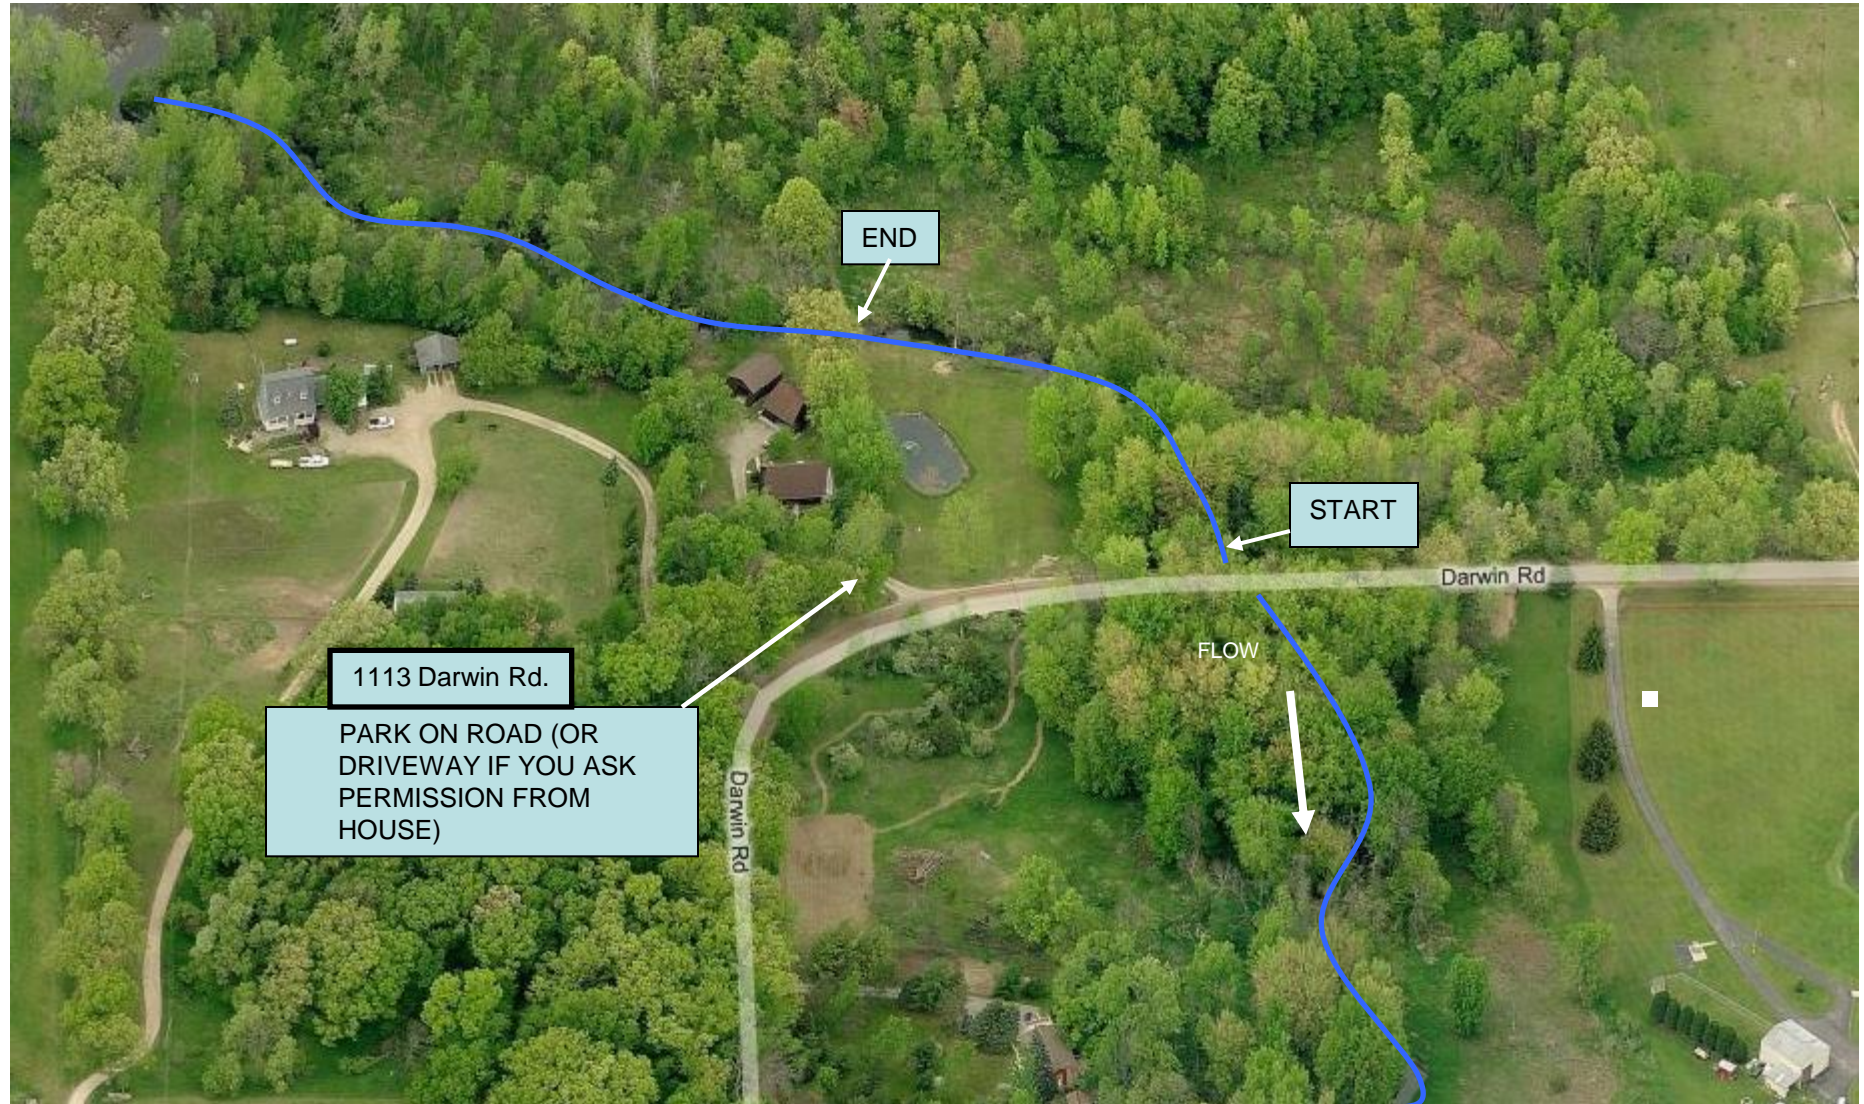

Honey Creek (N) at Darwin Road Site Map

Approx. Lat & Long: 42.4437 -83.9272

Honey Creek at Darwin Road

Directions from the NEW Center

1. Head north on N Main St/US-23 BUS N toward Lake Shore Dr 0.4 mi
2. Take the ramp onto MI-14 E/US-23 BUS N 1.3 mi
3. Take the exit on the left onto US-23 N toward Brighton/Flint 4.3 mi
4. Take exit 49 for N Territorial Rd 0.2 mi
5. Turn left at E North Territorial Rd 384 ft
6. Continue onto N Territorial Rd W 8.3 mi
7. Turn right at Dexter Pinckney Rd 4.2 mi
8. Turn right at Darwin Rd 0.8 mi
9. Mr. Dearing at 1113 Darwin Rd. has given us permission to be on their property. If you want to park in their driveway, please ask their permission. Otherwise park along the road. Site is upstream (north) of Darwin. Please start collection at the road and work your way upstream for 300 feet.

Overview of the trip

Nearing Destination