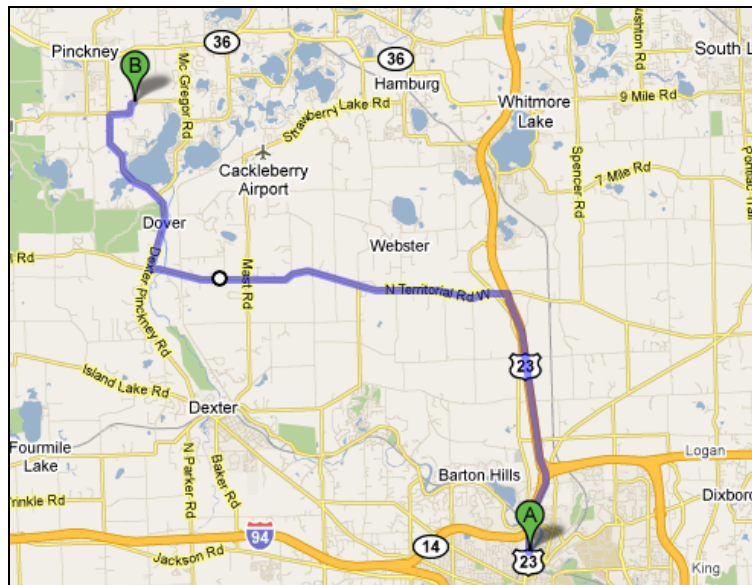

Honey Creek (N) at Darwin Road Site Map

Approx. Lat & Long: 42.4437 -83.9272

Honey Creek at Darwin Road

Directions from the NEW Center

1. Head north on N Main St/US-23 BUS N toward Lake Shore Dr 0.4 mi
2. Take the ramp onto MI-14 E/US-23 BUS N 1.3 mi
3. Take the exit on the left onto US-23 N toward Brighton/Flint 4.3 mi
4. Take exit 49 for N Territorial Rd 0.2 mi
5. Turn left at E North Territorial Rd 384 ft
6. Continue onto N Territorial Rd W 8.3 mi
7. Turn right at Dexter Pinckney Rd 4.2 mi
8. Turn right at Darwin Rd 0.8 mi
9. Mr. Dearing at 1113 Darwin Rd. has given us permission to be on their property. If you want to park in their driveway, please ask their permission. Otherwise park along the road. Site is upstream (north) of Darwin. Please start collection at the road and work your way upstream for 300 feet.

Overview of the trip

Nearing Destination