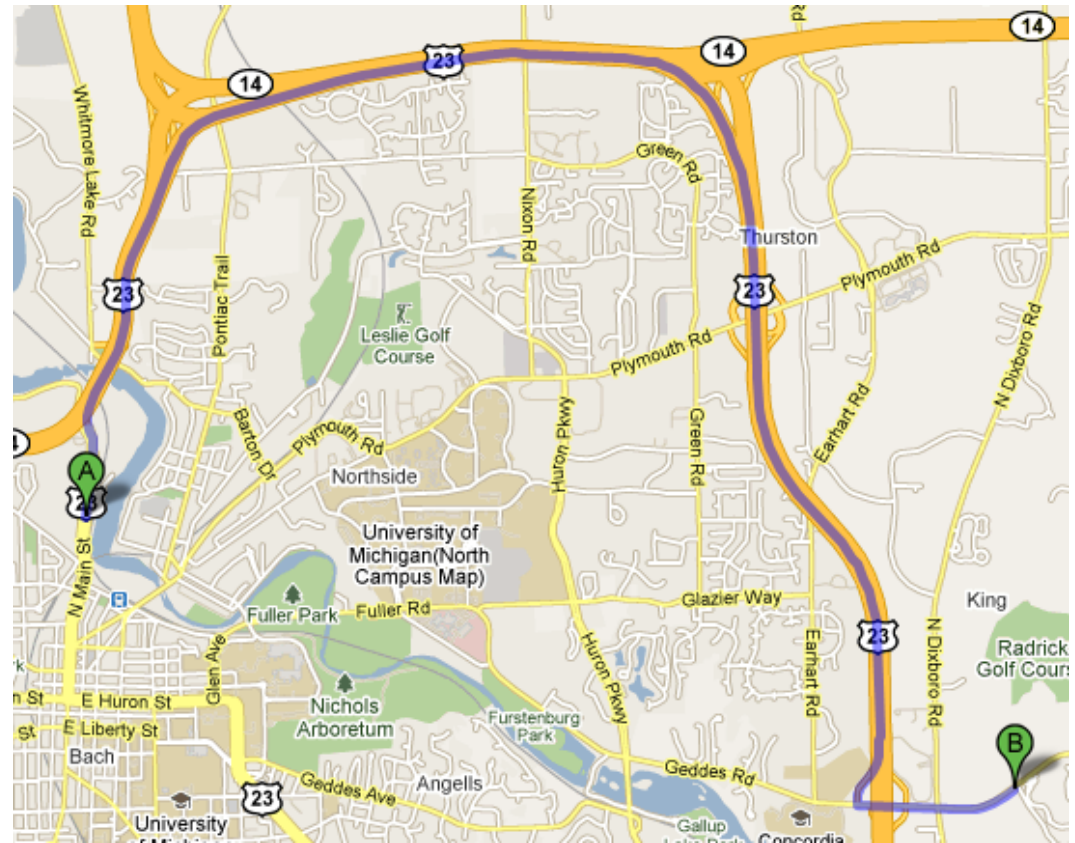

Fleming Creek: Radrick Farms Golf Course Site Map

Approx. Lat & Long: 42.2825 -83.6643

Fleming Creek: Radrick Farms Golf Course

Directions from the NEW Center

Start: 1100 N. Main Street, Ann Arbor, MI, 48104

1. Head **north** on **N Main St/US-23 BUS N** toward **Lake Shore Dr** 0.4 mi
2. Take the ramp onto **MI-14 E/US-23 BUS N** 1.3 mi
3. Continue onto **MI-14 E** (signs for **MI-14 E/US-23 S/Plymouth/Toledo**) 0.3 mi
4. Merge onto **US-23 S** 5.4 mi
5. Take exit **39** for **Geddes Rd** 0.3 mi
6. Turn **left** at **Geddes Rd** 0.7 mi
7. Turn **left** into the long driveway of Radrick Farms Golf Course (stone, gated entrance).
8. Drive to the end of the driveway and park according to map. Walk to stream according to map.

Overview of Trip

This map does not show the long driveway that brings you into the golf course.