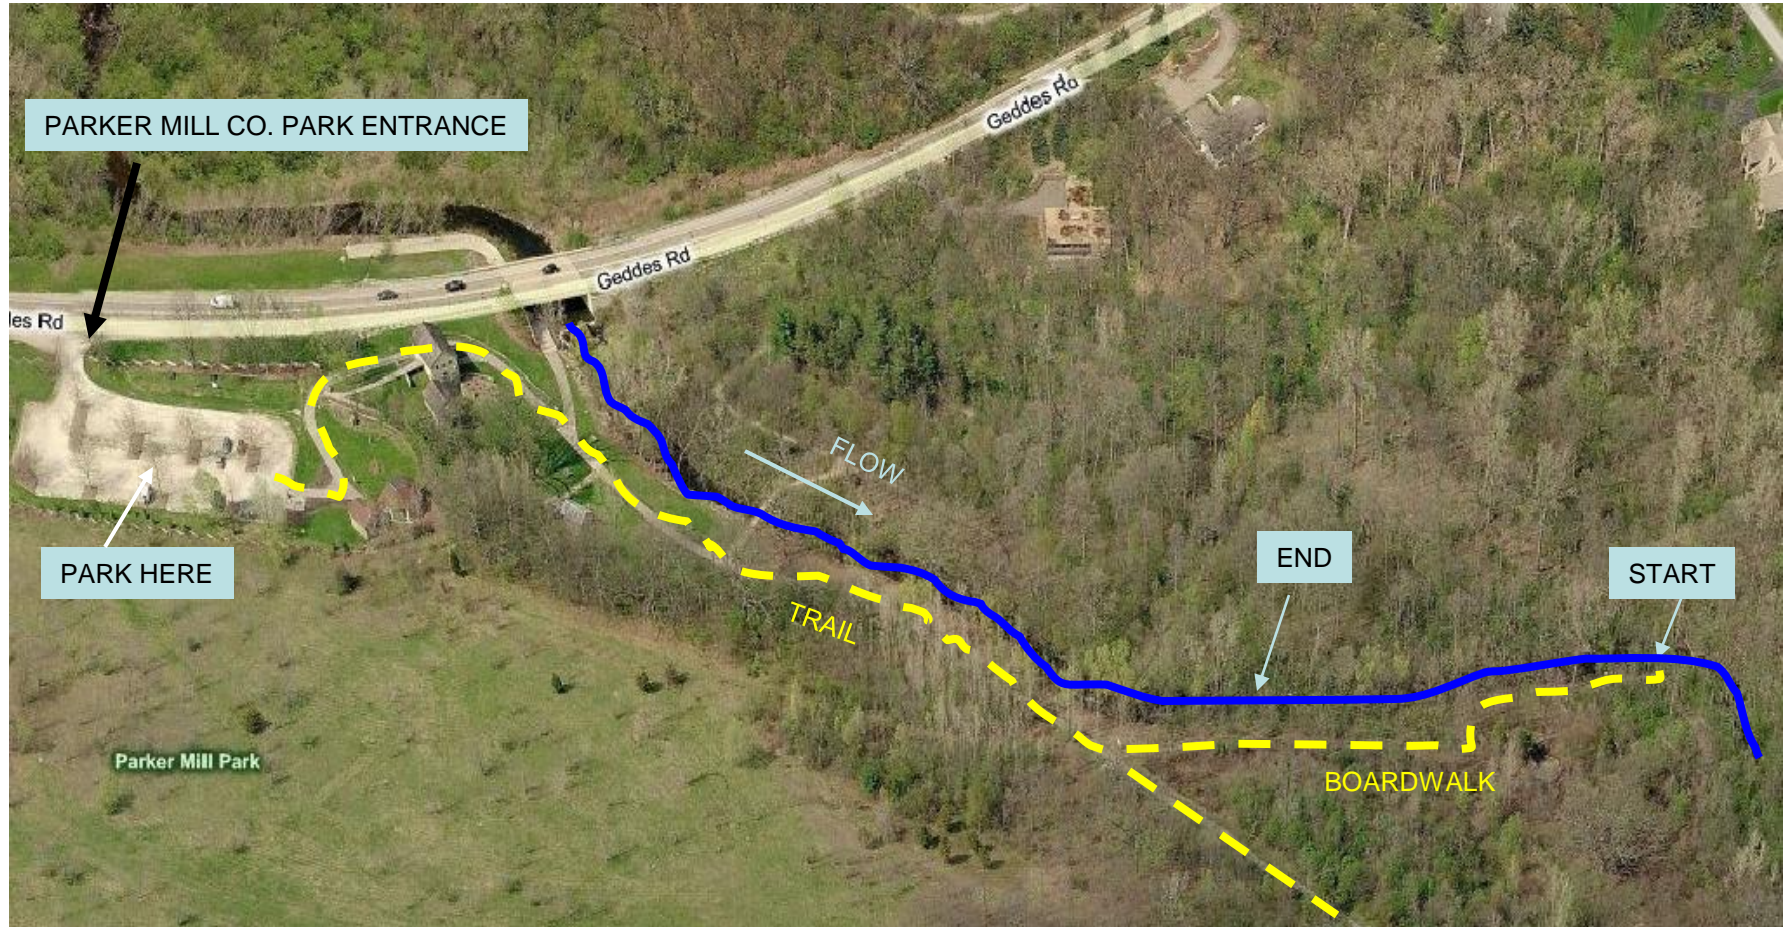

Fleming Creek at Geddes Road Site Map

Approx. Lat & Long: 42.2733 -83.6640

Fleming Creek at Geddes Road

Directions from NEW Center

Start: 1100 N. Main Street, Ann Arbor

1. Head **north** on **N Main St/US-23** 0.4 mi
2. Take the ramp onto **MI-14 E** 1.7 mi
3. Merge onto **US-23 S** 5.3 mi
4. Take exit **39** for **Geddes Rd** 0.4 mi
5. Turn **left** at **Geddes Rd** 0.5 mi
6. Turn **right** into the Parker Mill Country Park and park in the parking lot.

Overview of Trip