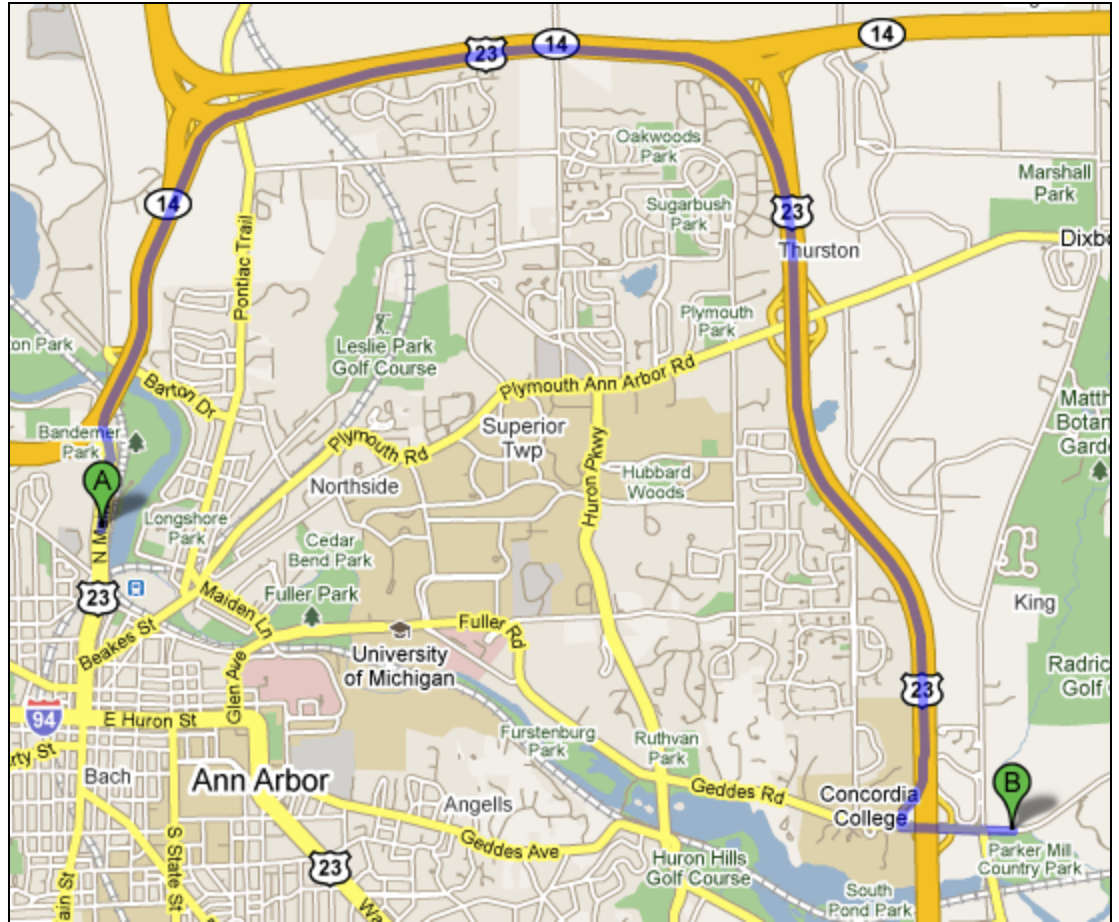

Fleming Creek at Geddes Road Site Map

Approx. Lat & Long: 42.2733 -83.6640

Fleming Creek at Geddes Road

Directions from NEW Center

Start: 1100 N. Main Street, Ann Arbor

1. Head **north** on **N Main St/US-23** 0.4 mi
2. Take the ramp onto **MI-14 E** 1.7 mi
3. Merge onto **US-23 S** 5.3 mi
4. Take exit **39** for **Geddes Rd** 0.4 mi
5. Turn **left** at **Geddes Rd** 0.5 mi
6. Turn **right** into the Parker Mill Country Park and park in the parking lot.

Overview of Trip