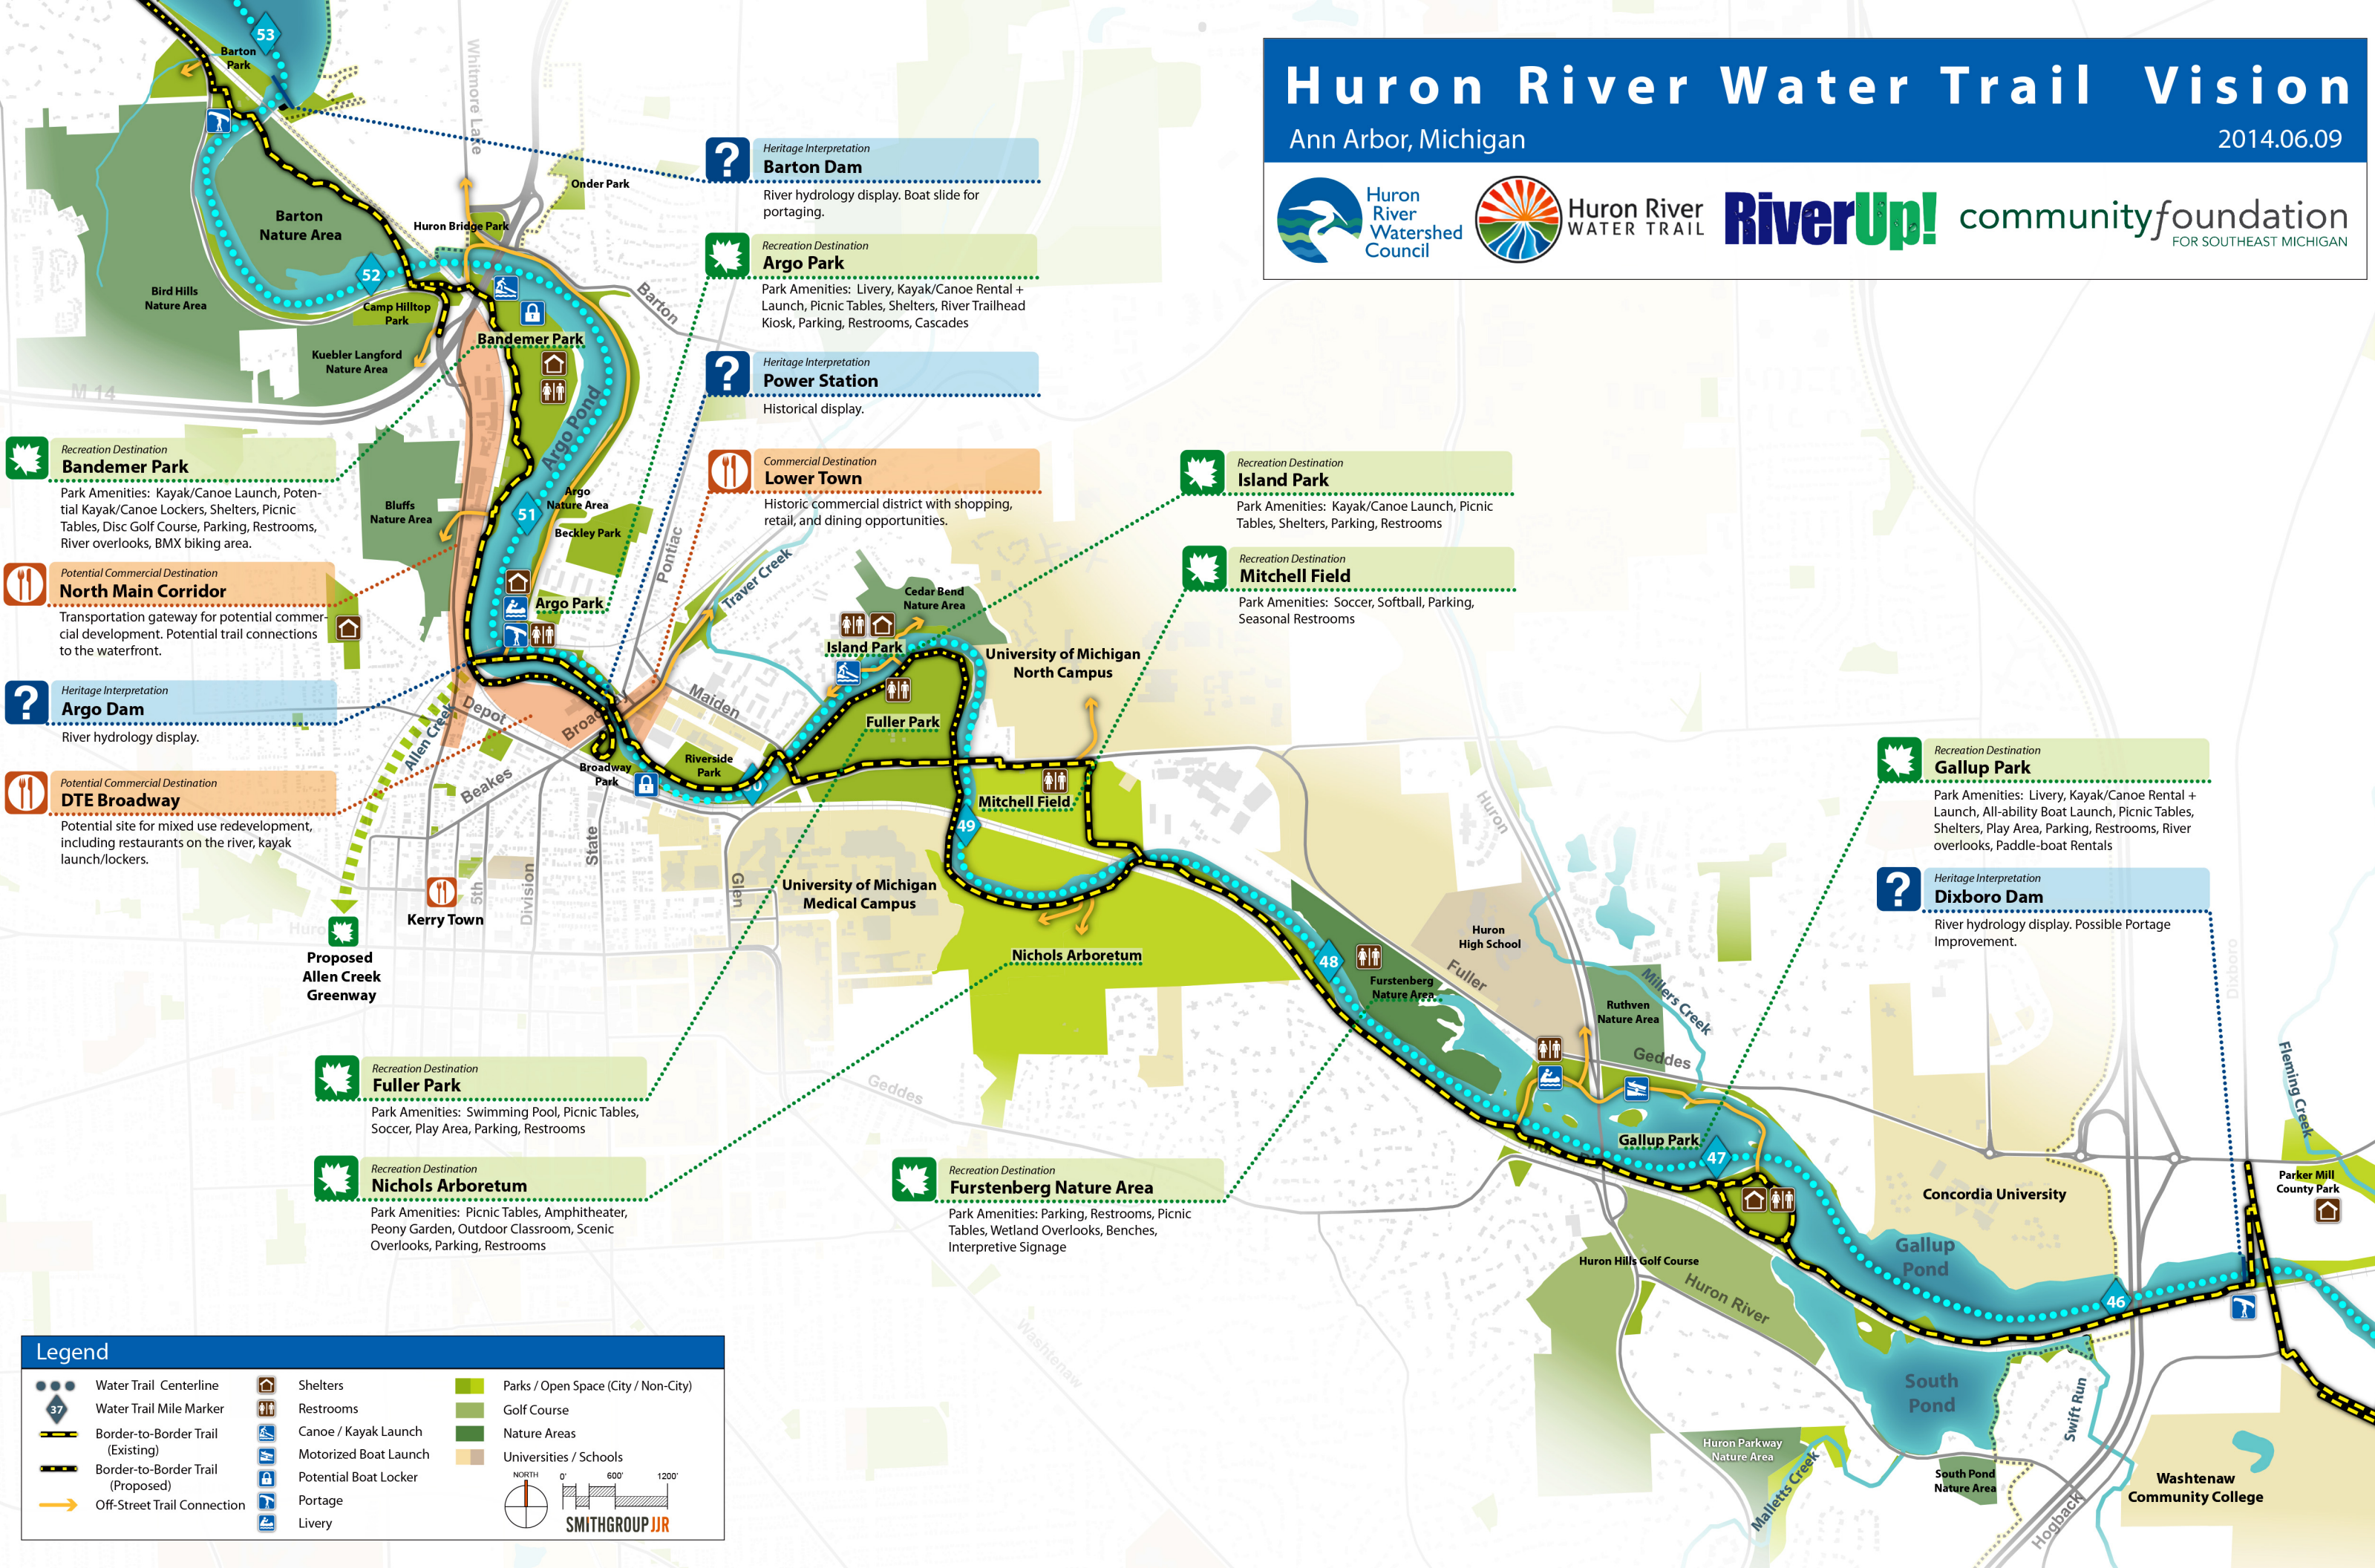

Huron River Water Trail Vision

Ann Arbor, Michigan

2014.06.09

Barton Dam
Heritage Interpretation
River hydrology display. Boat slide for portaging.

Argo Park
Recreation Destination
Park Amenities: Livery, Kayak/Canoe Rental + Launch, Picnic Tables, Shelters, River Trailhead Kiosk, Parking, Restrooms, Cascades

Power Station
Heritage Interpretation
Historical display.

Lower Town
Commercial Destination
Historic commercial district with shopping, retail, and dining opportunities.

Island Park
Recreation Destination
Park Amenities: Kayak/Canoe Launch, Picnic Tables, Shelters, Parking, Restrooms

Mitchell Field
Recreation Destination
Park Amenities: Soccer, Softball, Parking, Seasonal Restrooms

Bandemer Park
Recreation Destination
Park Amenities: Kayak/Canoe Launch, Potential Kayak/Canoe Lockers, Shelters, Picnic Tables, Disc Golf Course, Parking, Restrooms, River overlooks, BMX biking area.

Gallup Park
Recreation Destination
Park Amenities: Livery, Kayak/Canoe Rental + Launch, All-ability Boat Launch, Picnic Tables, Shelters, Play Area, Parking, Restrooms, River overlooks, Paddle-boat Rentals