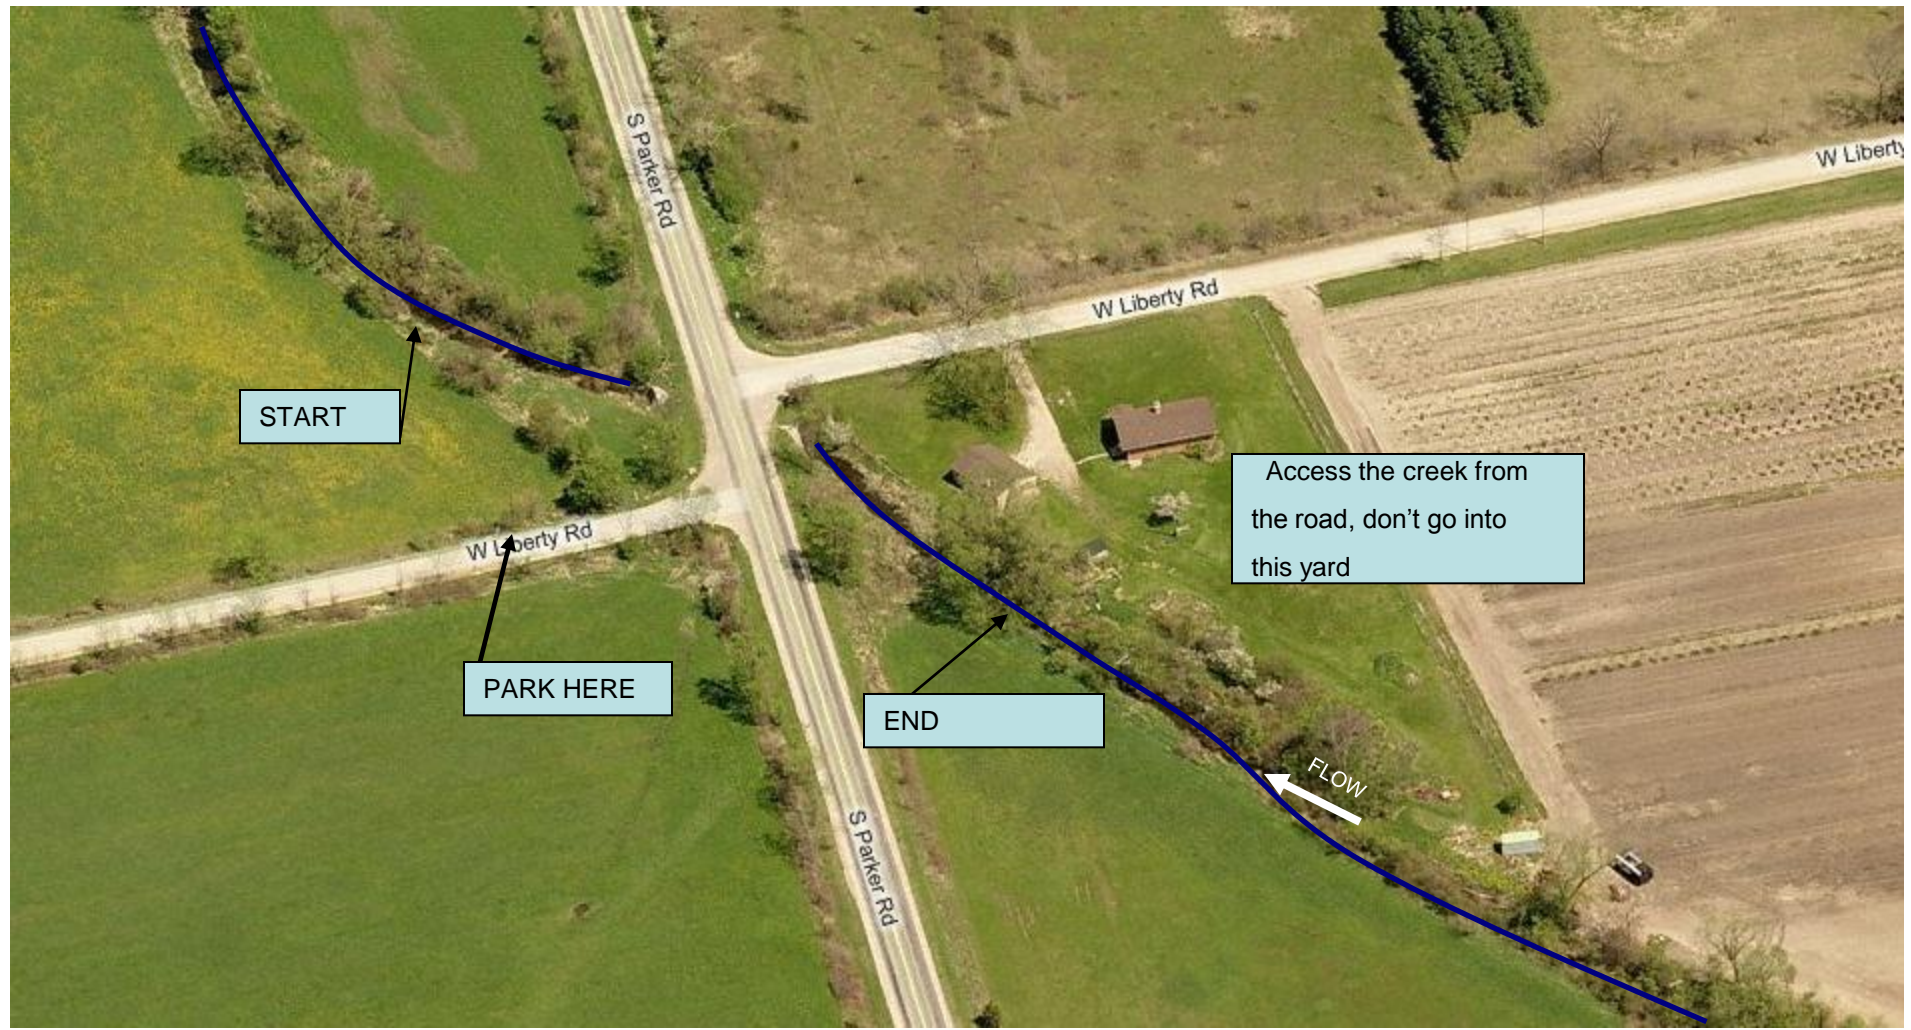

# Mill Creek: Parker Road Site Map

Approx. Lat & Long: 42.2682 -83.8969

START

PARK HERE

END

Access the creek from the road, don't go into this yard

FLOW

*Protecting the river since 1965*

# Mill Creek: Parker Road

## Directions from the NEW Center