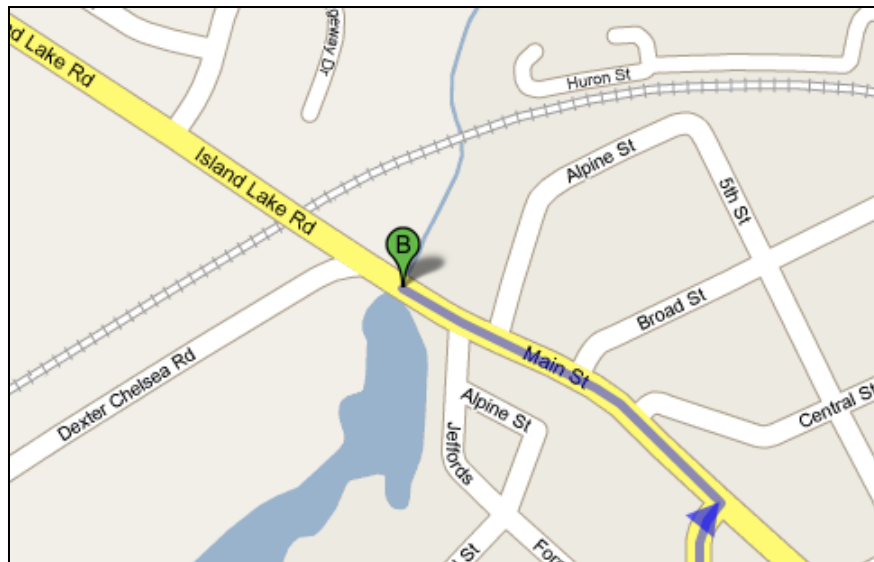

Mill Creek at Warrior Park Site Map

Approx. Lat & Long: 42.3394 -83.8902

Mill Creek at Warrior Park

Directions from the NEW Center

Start: 1100 N Main Street, Ann Arbor

1. Head **south** on **N Main St** toward **Depot St** 0.8 mi
2. Turn **right** at **W Huron St** 0.9 mi
3. Slight **left** at **I-94 Bus/Jackson Ave** 0.9 mi
4. Merge onto **I-94 W** via the ramp to **Jackson** 4.9 mi
5. Take exit **167** for **Baker Rd** toward **Dexter** 0.3 mi
6. Turn **right** at **Baker Rd** (signs for **Dexter**) 2.7 mi
7. Turn **left** at **Main St** 0.2 mi
8. Turn right into Warrior Park immediately before crossing the bridge.

Overview

Destination