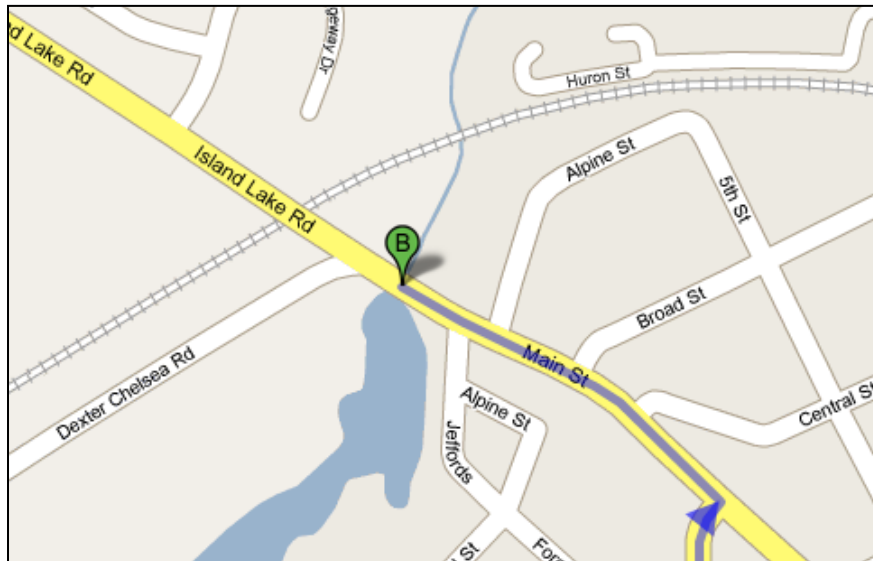

# Mill Creek at Mill Creek Park Site Map

Approx. Lat & Long: 42.3394 -83.8902

# Mill Creek at Mill Creek Park

## Directions from the NEW Center

Start: 1100 N Main Street, Ann Arbor

1. Head **south** on **N Main St** toward **Depot St** 0.8 mi
2. Turn **right** at **W Huron St** 0.9 mi
3. Slight **left** at **I-94 Bus/Jackson Ave** 0.9 mi
4. Merge onto **I-94 W** via the ramp to **Jackson** 4.9 mi
5. Take exit **167** for **Baker Rd** toward **Dexter** 0.3 mi
6. Turn **right** at **Baker Rd** (signs for **Dexter**) 2.7 mi
7. Turn **left** at **Main St** 0.2 mi
8. Turn right into Mill Creek Park immediately before crossing the bridge.

Overview

Destination