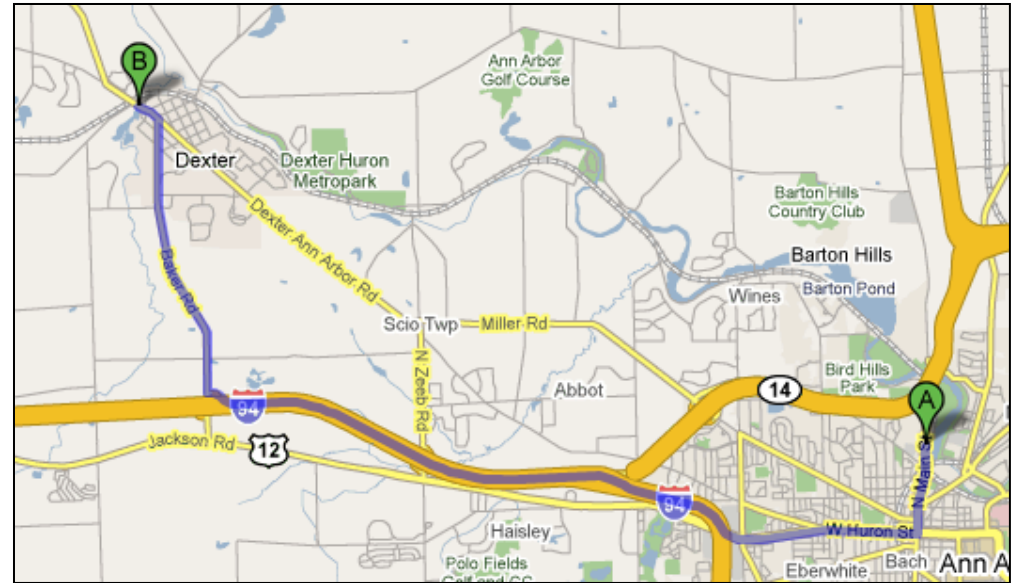

# Mill Creek at Mill Creek Park Site Map

Approx. Lat & Long: 42.3394 -83.8902

# Mill Creek at Mill Creek Park

## Directions from the NEW Center

Start: 1100 N Main Street, Ann Arbor

1. Head **south** on **N Main St** toward **Depot St** 0.8 mi
2. Turn **right** at **W Huron St** 0.9 mi
3. Slight **left** at **I-94 Bus/Jackson Ave** 0.9 mi
4. Merge onto **I-94 W** via the ramp to **Jackson** 4.9 mi
5. Take exit **167** for **Baker Rd** toward **Dexter** 0.3 mi
6. Turn **right** at **Baker Rd** (signs for **Dexter**) 2.7 mi
7. Turn **left** at **Main St** 0.2 mi
8. Turn right into Mill Creek Park immediately before crossing the bridge.

Overview

Destination