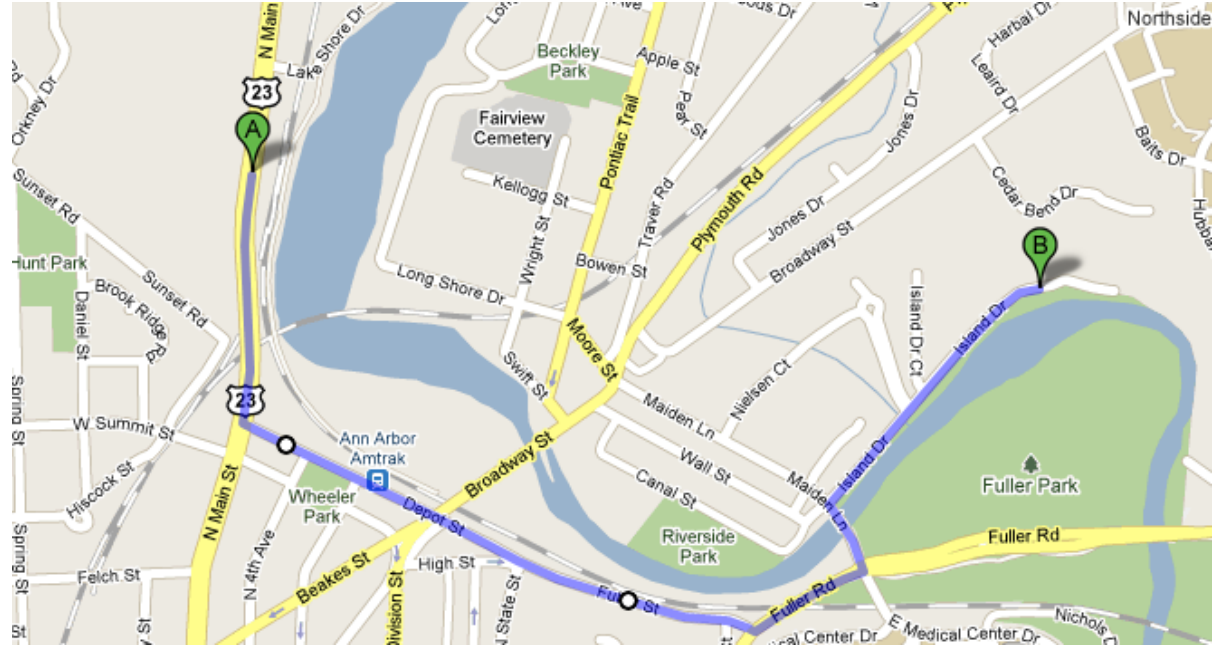

# Huron River at Island Park Site Map

Site approx. Lat & Long: 42.2913, -83.7263

# Huron River at Island Park

## Directions from the NEW Center

1. Head south on N Main St toward Depot St 0.3 mi
2. Take the 1st left onto Depot St 0.4 mi
3. Continue onto Fuller St 0.3 mi
4. Turn left at Fuller Rd 0.2 mi
5. Turn left at Maiden Ln 489 ft
6. Take the 1st right onto Island Dr 0.4 mi
7. Continue past the gazebos which will be on your right. Park in the dirt parking lot which is at the end of the road. Because of the size of the river in this location, it is not as important to always sample in an upstream direction; rather, be sure you get all of the available microhabitats listed on the data sheet.

### Overview of the trip