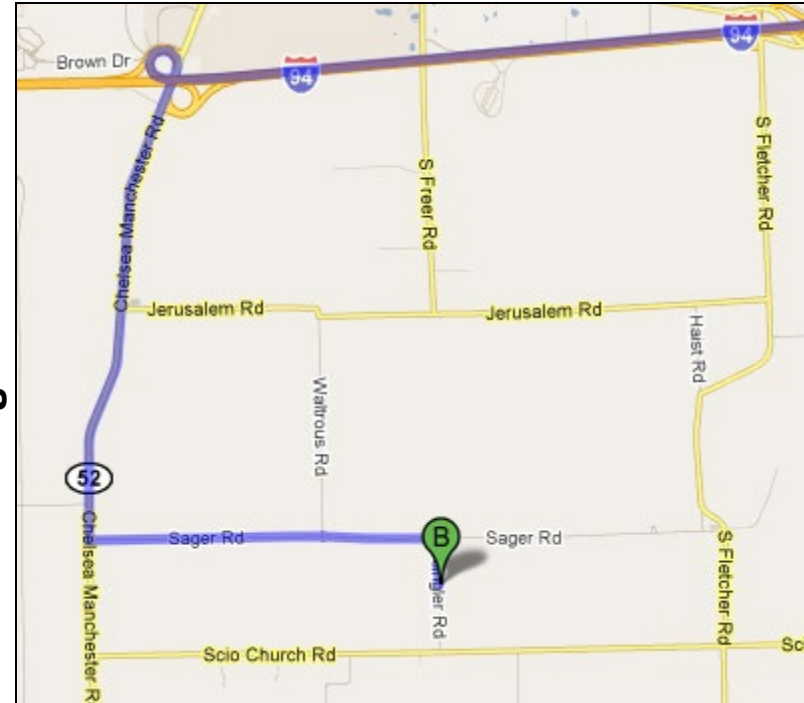

# Mill Creek at Klinger Road Site Map

Approx. Lat & Long: 42.2627 -84.0039

# Mill Creek at Klingler Road

## Directions from the NEW Center

Start: 1100 N. Main Street, Ann Arbor, MI 48104

1. Head **south** on **N Main St** toward **Depot St** 0.8 mi
2. Turn right at **I-94 BUS N/W Huron St** 1.8 mi
3. Merge onto **I-94 W** via the ramp to **Jackson** 12.8 mi
4. Take exit **159** to merge onto **M-52 S/Chelsea Manchester Rd** toward **Manchester** 2.4 mi
5. Turn left at **Sager Rd** 1.5 mi
6. Turn right at **Klingler Rd** 0.2 mi
7. Park at the end of the bridge as far as you can go (no longer open for traffic).  
Make your way south down to the creek and start sampling here. Stop sampling after approximately 300 feet upstream.

Nearing Destination

Overview of the trip