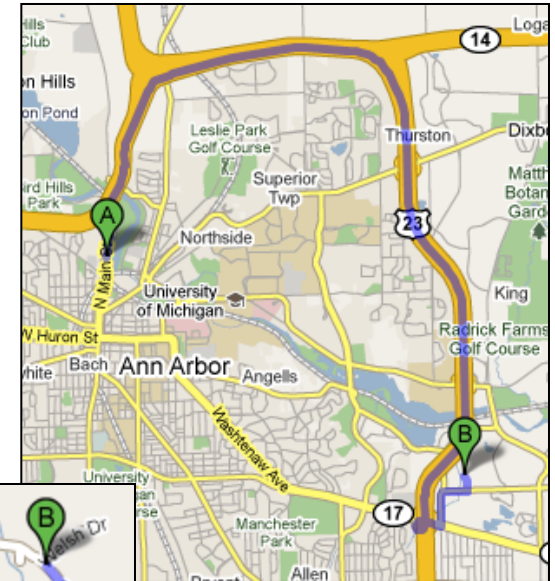

Swift Run at 4200 Shetland Dr Site Map

Approx. Lat & Long: 42.2595 -83.6762

Swift Run at 4200 Shetland Dr

Directions from NEW Center

Start: 1100 N. Main Street, Ann Arbor

1. Head **north** on **N Main St/US-23** toward **Lakeshore Dr.** 0.4 mi
2. Take the ramp onto **MI-14 E** 1.7 mi
3. Merge onto **US-23 S** 7.2 mi
4. Take exit **37A** to merge onto **I-94 Bus/MI-17/US-23/Washtenaw Ave** toward **Ypsilanti** 0.5 mi
5. Turn **left** at **Hogback Rd** 0.3 mi
6. Turn **right** at **W Clark Rd** 0.2 mi
7. Turn **left** at **Shetland Dr** 0.2 mi
8. Park on road near **4200 Shetland Dr.**

Overview of Trip

Destination