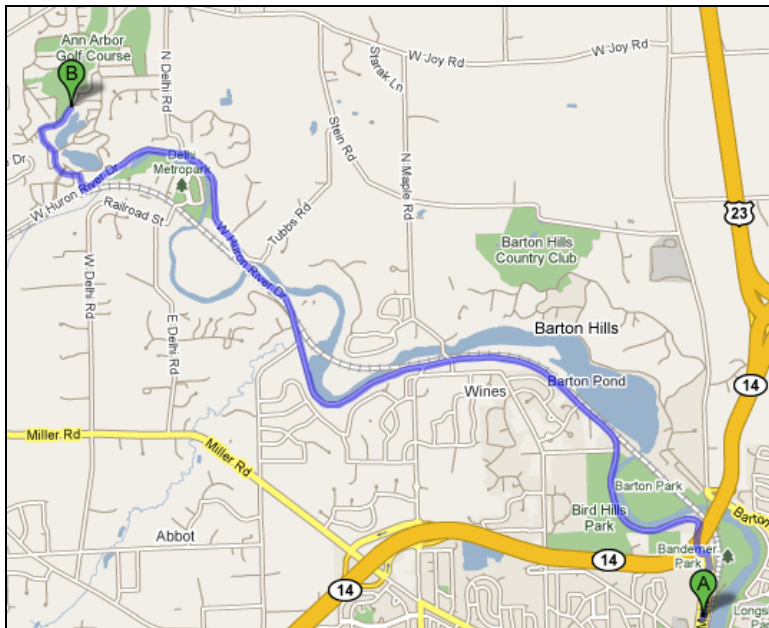

# Boyden Creek at Bridgeway Drive (Golf Course) Site Map

Approx. Lat & Long: 42.3386 -83.8228

# Boyden Creek at Bridgeway Drive (Golf Course)

## Directions from the NEW Center

Start: 1100 N. Main Street, Ann Arbor

1. Head **north** on **N Main St/US-23** 0.4 mi
2. **N Main St/US-23** turns **left** and becomes **W Huron River Dr.** 5.8 mi
3. Turn **right** at **W Loch Alpine Dr** 0.1 mi
4. Turn **left** to stay on **W Loch Alpine Dr** 0.4 mi
5. Turn **right** at **Bridgeway Dr**
6. Look for the river crossing near the **Bridgeway/Crestline** Intersection

Overview of Trip

Destination