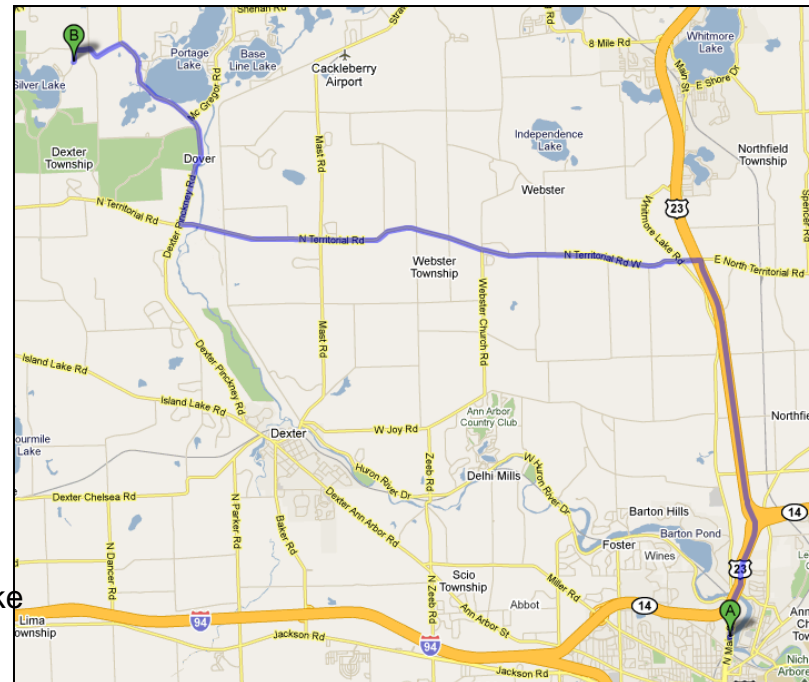

Portage Creek at Dexter-Townhall Road Site Map

Portage Creek at Dexter Townhall Road

Directions from the NEW Center

Start: 1100 N. Main Street, Ann Arbor, MI, 48104

1. Head north on N Main St/US-23 BUS N toward Lake Shore Dr **0.4 mi**
2. Take the ramp onto MI-14 E/US-23 BUS N **1.3 mi**
3. Take the exit on the left onto US-23 N toward Brighton/Flint **4.3 mi**
4. Take exit 49 for N Territorial Rd **0.2 mi**
5. Turn left at E North Territorial Rd **384 ft**
6. Continue onto N Territorial Rd W **8.3 mi**
7. Turn right at Dexter Pinckney Rd **3.5 mi**
8. Turn left at Tiplady Rd **0.9 mi**
9. Turn left at Dexter Town Hall Rd **0.2 mi**
10. Just after crossing the creek, turn into the dirt driveway on the left. Take the driveway to the house and park in front of the garage.

Overview of Trip

Close-up of
Destination