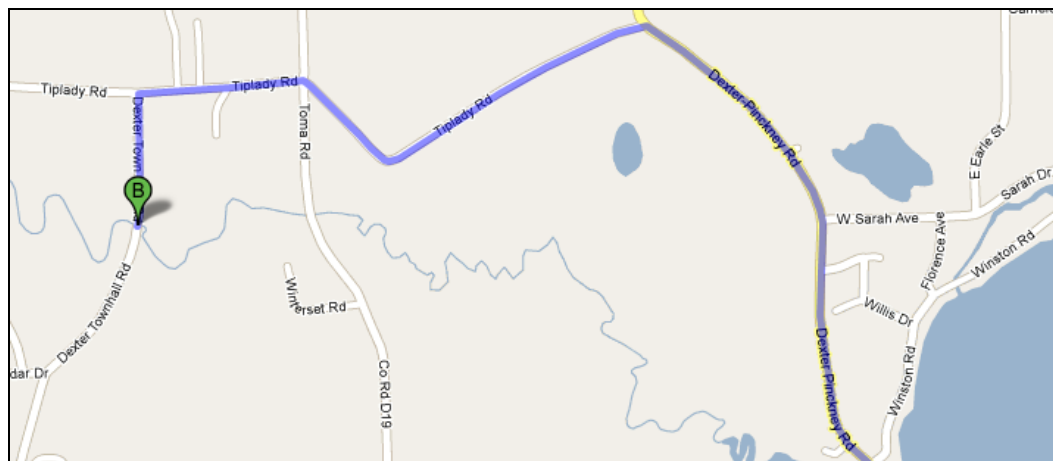

Portage Creek at Dexter-Townhall Road Site Map

Portage Creek at Dexter Townhall Road

Directions from the NEW Center

Start: 1100 N. Main Street, Ann Arbor, MI, 48104

1. Head north on N Main St/US-23 BUS N toward Lake Shore Dr **0.4 mi**
2. Take the ramp onto MI-14 E/US-23 BUS N **1.3 mi**
3. Take the exit on the left onto US-23 N toward Brighton/Flint **4.3 mi**
4. Take exit 49 for N Territorial Rd **0.2 mi**
5. Turn left at E North Territorial Rd **384 ft**
6. Continue onto N Territorial Rd W **8.3 mi**
7. Turn right at Dexter Pinckney Rd **3.5 mi**
8. Turn left at Tiplady Rd **0.9 mi**
9. Turn left at Dexter Town Hall Rd **0.2 mi**
10. Just after crossing the creek, turn into the dirt driveway on the left. Take the driveway to the house and park in front of the garage.

Overview of Trip

Close-up of
Destination