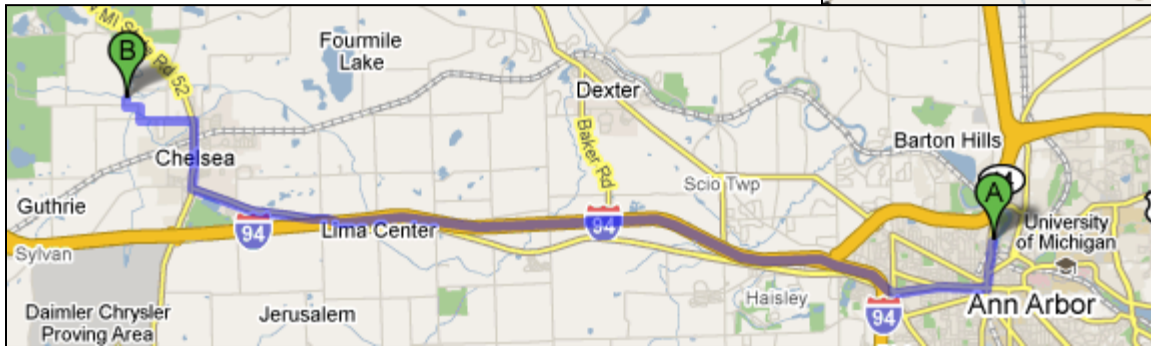

Mill Creek at Ivey Road Site Map

Approx. Lat & Long: 42.3294 -84.0444

Mill Creek at Ivey Road

Directions from the NEW Center

Start: 1100 N Main Street, Ann Arbor

1. Head **south** on **N Main St** toward **Depot St** 0.8 mi
2. Turn **right** at **W Huron St** 0.9 mi
3. Slight **left** at **I-94 Bus/Jackson Ave** 0.9 mi
4. Merge onto **I-94 W** via the ramp to **Jackson** 9.9 m
5. Take exit **162** for **Jackson Rd/Old US-12** 0.3 mi
6. Turn **right** at **E US-12** (signs for **Old US-12**) 2.4 mi
7. Turn **right** at **S Main St** 1.2 mi
8. Turn **left** at **Sibley Rd** 0.9 mi
9. Take the 2nd **right** onto **Bush Rd** 0.5 mi
10. Take the 1st **right** onto **Ivey Rd**. 0.1 mi
11. Park on the shoulder of the road near the stream crossing.

Destination

Overview