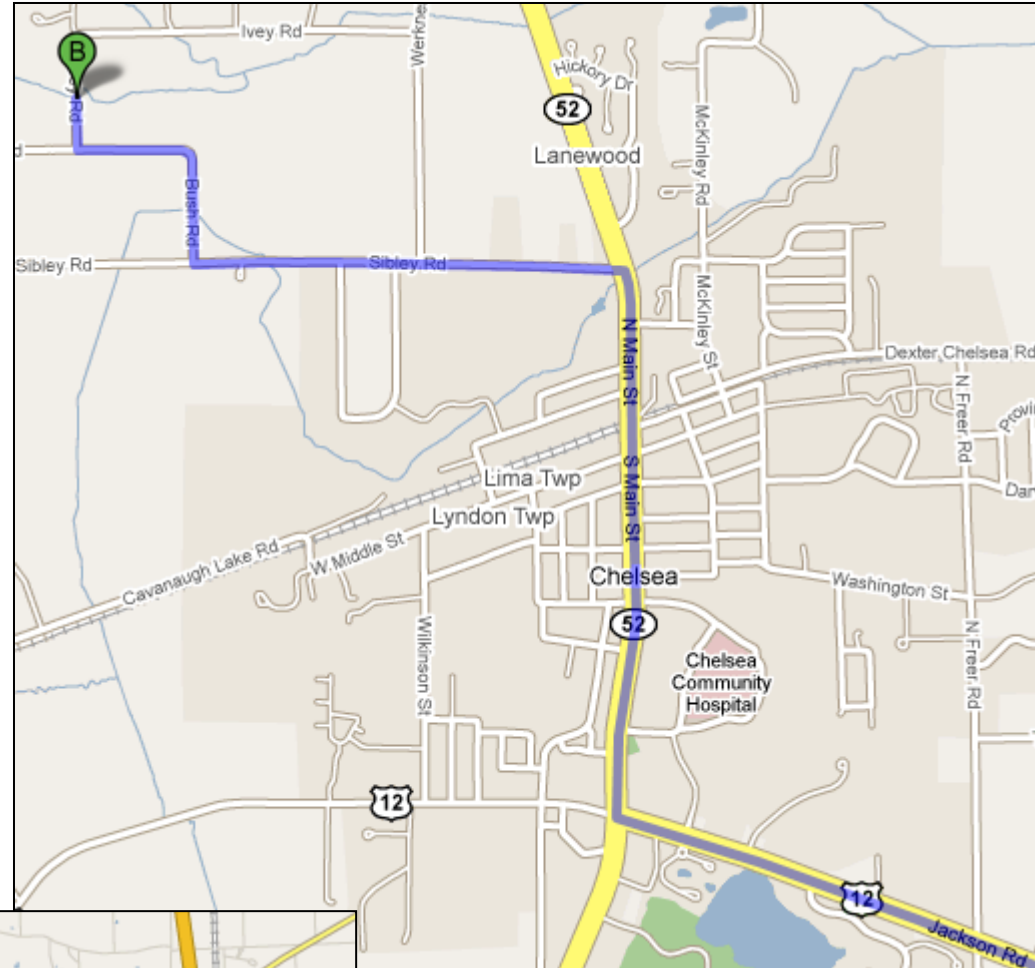

Mill Creek at Ivey Road Site Map

Approx. Lat & Long: 42.3294 -84.0444

Mill Creek at Ivey Road

Directions from the NEW Center

Start: 1100 N Main Street, Ann Arbor

1. Head **south** on **N Main St** toward **Depot St** 0.8 mi
2. Turn **right** at **W Huron St** 0.9 mi
3. Slight **left** at **I-94 Bus/Jackson Ave** 0.9 mi
4. Merge onto **I-94 W** via the ramp to **Jackson** 9.9 m
5. Take exit **162** for **Jackson Rd/Old US-12** 0.3 mi
6. Turn **right** at **E US-12** (signs for **Old US-12**) 2.4 mi
7. Turn **right** at **S Main St** 1.2 mi
8. Turn **left** at **Sibley Rd** 0.9 mi
9. Take the 2nd **right** onto **Bush Rd** 0.5 mi
10. Take the 1st **right** onto **Ivey Rd**. 0.1 mi
11. Park on the shoulder of the road near the stream crossing.

Destination

Overview