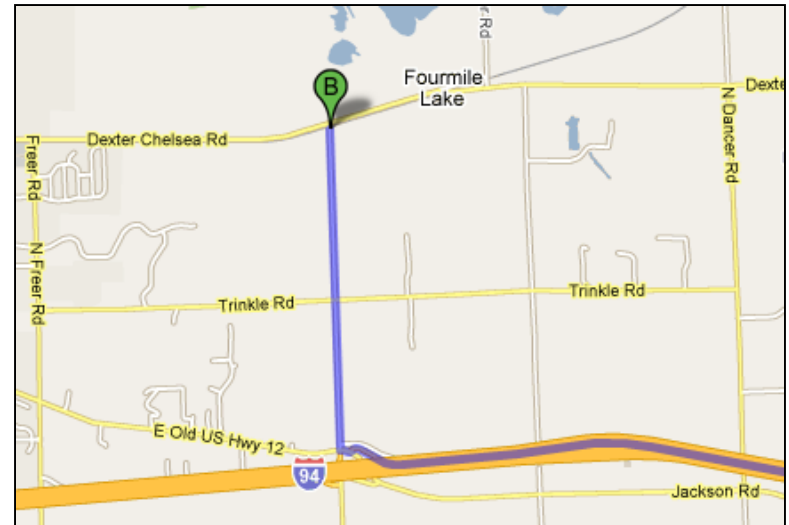

Mill Creek at Fletcher Road Site Map

Approx. Lat & Long: 42.3217 -83.9781

Mill Creek at Fletcher Road

Directions from the NEW Center

Start: 1100 N. Main Street, Ann Arbor, MI, 48104

1. Head **south** on **N Main St** toward **Depot St** 0.8 m
2. Turn **right** at **W Huron St/I-94 BUS N**. Continue to follow I-94 BUS N 1.8 mi
3. Merge onto **I-94 W** via the ramp to **Jackson** 9.9 mi
4. Take exit **162** for **Old US-12** toward **Jackson Rd** 0.3 mi
5. Turn **right** at **E Old US Hwy 12** 236 ft
6. Take the 1st **right** onto **N Fletcher Rd** 1.6 mi
7. Park at the lot off of the intersection of **N. Fletcher** and **Dexter-Chelsea**.

↓ Overview of Trip

↑ Close-up of Destination