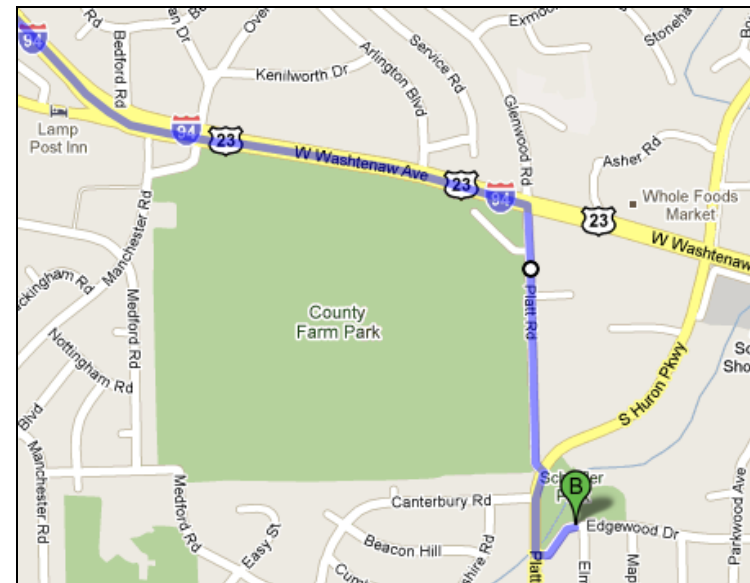

Malletts Creek at Scheffler Park Site Map

Approx. Lat & Long: 42.2516 -83.6992

Malletts Creek at Scheffler Park

Directions from the NEW Center

Start: 1100 N. Main Street, Ann Arbor, MI, 48104

1. Head **south** on **N Main St** toward **Depot St** 0.8 mi
2. Turn **left** at **E Huron St** 0.8 mi
3. Continue onto **Washtenaw Ave** 2.5 mi
4. Turn **right** at **Platt Rd** 0.4 mi
5. Turn **right** to stay on **Platt Rd** 0.1 mi
6. Take the 1st **left** onto **Edgewood Dr.**
7. Park at Scheffler Park.

Overview of the trip

Nearing Destination