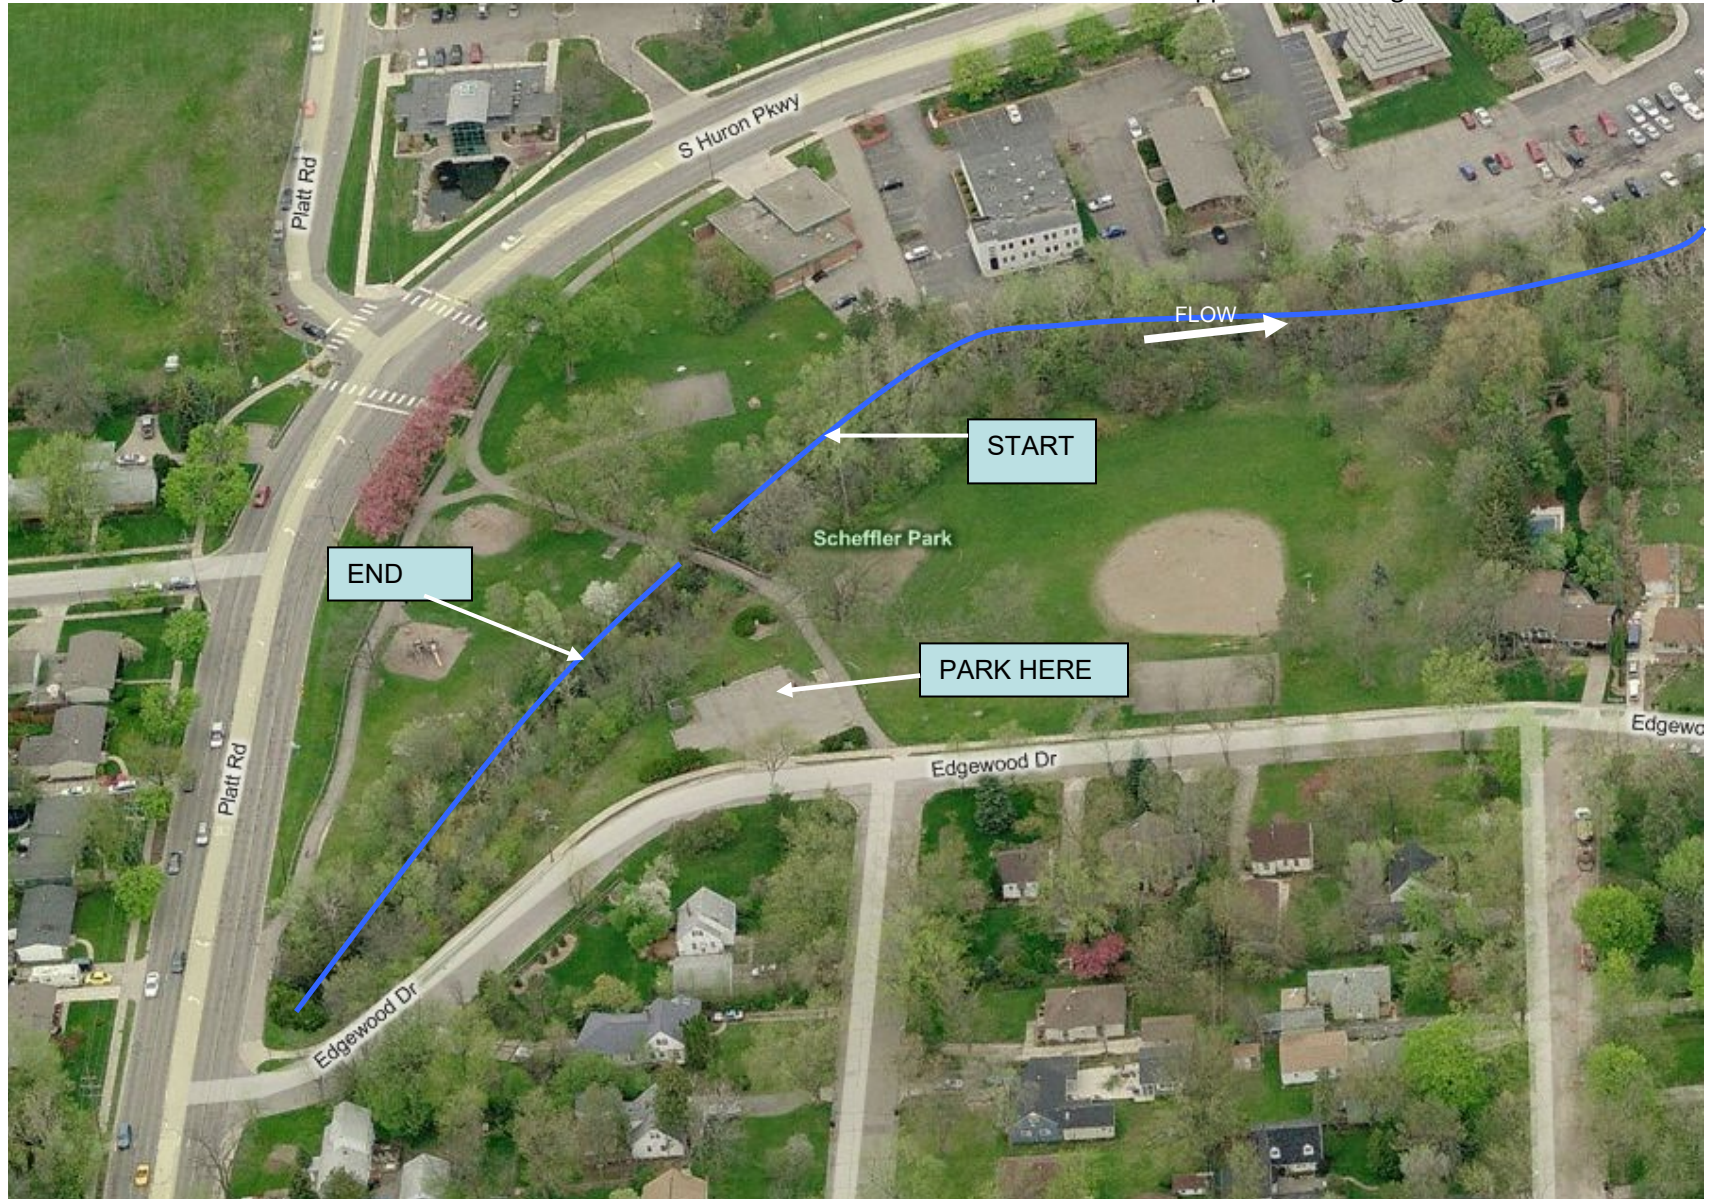

Malletts Creek at Scheffler Park Site Map

Approx. Lat & Long: 42.2516 -83.6992

Malletts Creek at Scheffler Park

Directions from the NEW Center

Start: 1100 N. Main Street, Ann Arbor, MI, 48104

1. Head **south** on **N Main St** toward **Depot St** 0.8 mi
2. Turn **left** at **E Huron St** 0.8 mi
3. Continue onto **Washtenaw Ave** 2.5 mi
4. Turn **right** at **Platt Rd** 0.4 mi
5. Turn **right** to stay on **Platt Rd** 0.1 mi
6. Take the 1st **left** onto **Edgewood Dr.**
7. Park at Scheffler Park.

Overview of the trip

Nearing Destination