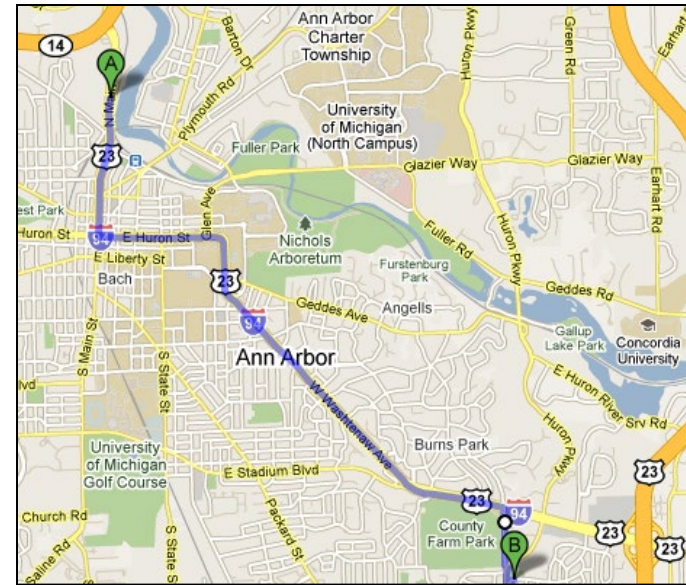

Malletts Creek at Scheffler Park Site Map

Approx. Lat & Long: 42.2516 -83.6992

Malletts Creek at Scheffler Park

Directions from the NEW Center

Start: 1100 N. Main Street, Ann Arbor, MI, 48104

1. Head **south** on **N Main St** toward **Depot St** 0.8 mi
2. Turn **left** at **E Huron St** 0.8 mi
3. Continue onto **Washtenaw Ave** 2.5 mi
4. Turn **right** at **Platt Rd** 0.4 mi
5. Turn **right** to stay on **Platt Rd** 0.1 mi
6. Take the 1st **left** onto **Edgewood Dr.**
7. Park at Scheffler Park.

Overview of the trip

Nearing Destination