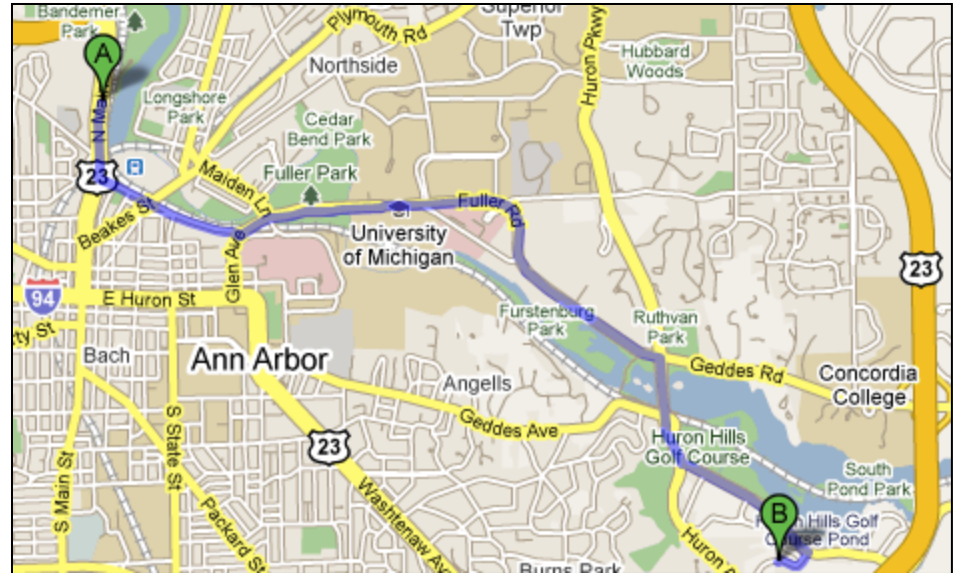

Malletts Creek at Chalmers Drive Site Map

Parking approx. Lat & Long: 42.2648, -83.6892

Site approx. Lat & Long: 42.2652, -83.6888

Park in the driveway of 1300 Chalmers Drive, the home of Jess and Anita Gordon. Please knock on the door to say you are from HRWC before you walk through their backyard.

Malletts Creek at Chalmers Drive

Directions from NEW Center

Start: 1100 N. Main Street, Ann Arbor

1. Head **south** on **N Main St/US-23** toward **Depot St** 0.3 mi
2. Turn **left** at **Depot St** 0.4 mi
3. Continue on **Fuller St** 0.3 mi
4. Turn **left** at **Fuller Rd** 2.2 mi
5. Turn **right** at **Huron Pkwy** 0.5 mi
6. Turn **left** at **E Huron River Dr** 0.7 mi
7. Turn **right** at **Chalmers Dr** and park at **1300 Chalmers Dr.** 0.2 mi

Overview of Trip

Destination