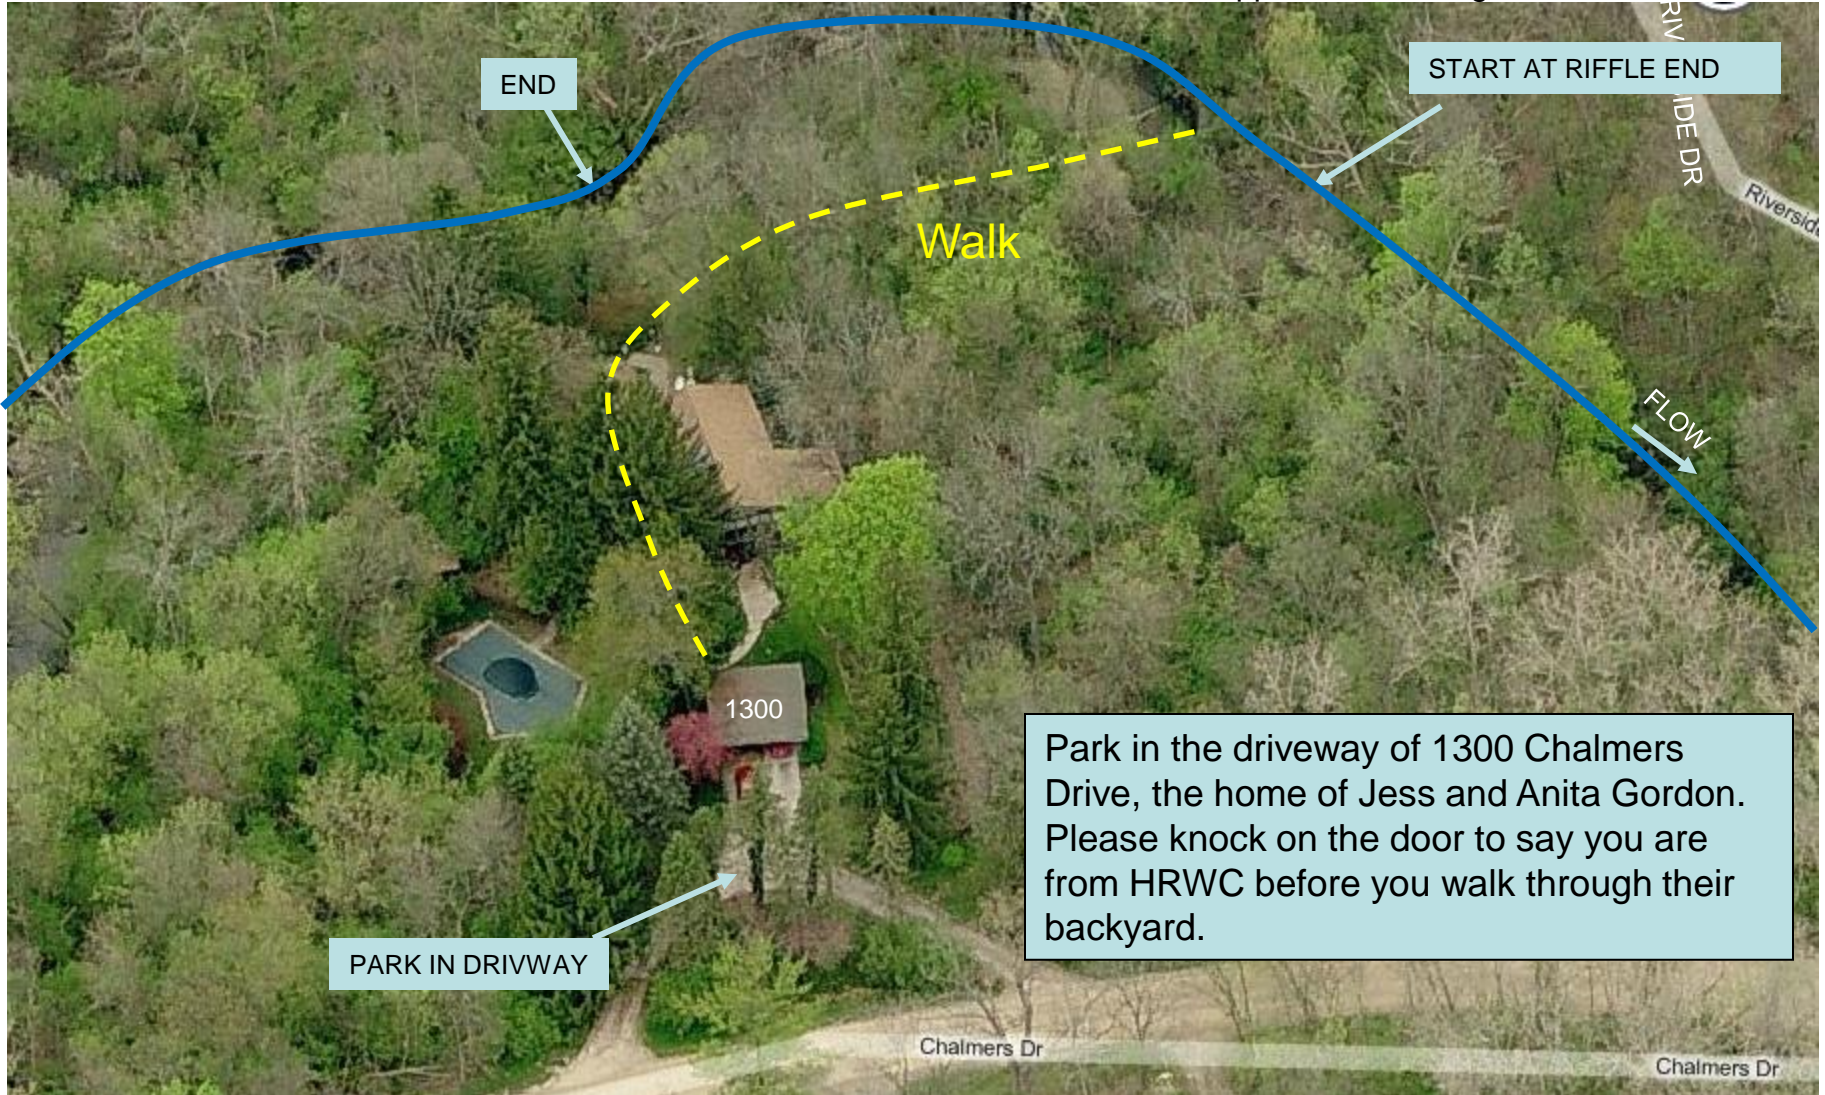

Malletts Creek at Chalmers Drive Site Map

Parking approx. Lat & Long: 42.2648, -83.6892

Site approx. Lat & Long: 42.2652, -83.6888

Park in the driveway of 1300 Chalmers Drive, the home of Jess and Anita Gordon. Please knock on the door to say you are from HRWC before you walk through their backyard.

Malletts Creek at Chalmers Drive

Directions from NEW Center

Start: 1100 N. Main Street, Ann Arbor

1. Head **south** on **N Main St/US-23** toward **Depot St** 0.3 mi
2. Turn **left** at **Depot St** 0.4 mi
3. Continue on **Fuller St** 0.3 mi
4. Turn **left** at **Fuller Rd** 2.2 mi
5. Turn **right** at **Huron Pkwy** 0.5 mi
6. Turn **left** at **E Huron River Dr** 0.7 mi
7. Turn **right** at **Chalmers Dr** and park at **1300 Chalmers Dr.** 0.2 mi

Overview of Trip

Destination