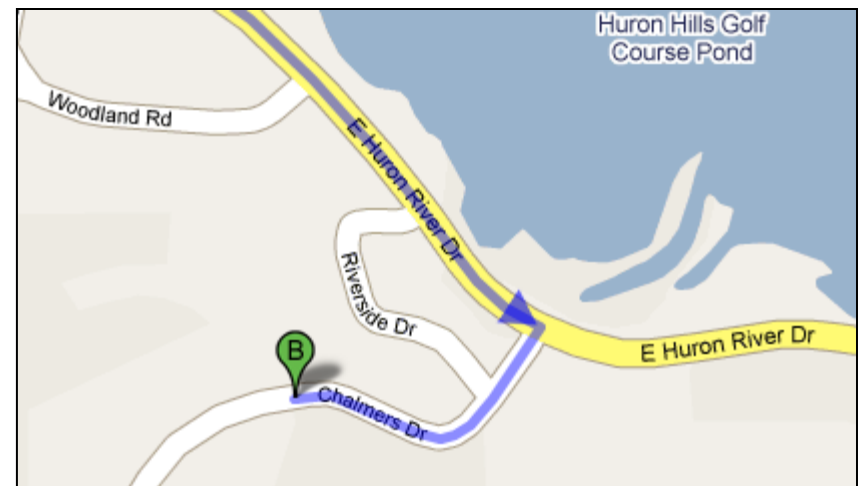

Malletts Creek at Chalmers Drive Site Map

Parking approx. Lat & Long: 42.2648, -83.6892

Site approx. Lat & Long: 42.2652, -83.6888

Park in the driveway of 1300 Chalmers Drive, the home of Jess and Anita Gordon. Please knock on the door to say you are from HRWC before you walk through their backyard.

Malletts Creek at Chalmers Drive

Directions from NEW Center

Start: 1100 N. Main Street, Ann Arbor

1. Head **south** on **N Main St/US-23** toward **Depot St** 0.3 mi
2. Turn **left** at **Depot St** 0.4 mi
3. Continue on **Fuller St** 0.3 mi
4. Turn **left** at **Fuller Rd** 2.2 mi
5. Turn **right** at **Huron Pkwy** 0.5 mi
6. Turn **left** at **E Huron River Dr** 0.7 mi
7. Turn **right** at **Chalmers Dr** and park at **1300 Chalmers Dr.** 0.2 mi

Overview of Trip

Destination