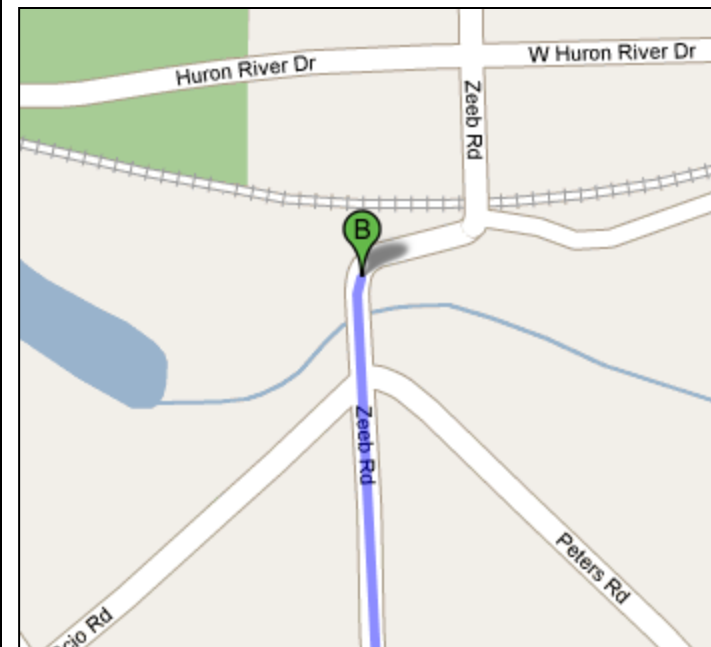

# Huron River at Zeeb Road Site Map

Approx. Lat & Long: 42.3224 -83.8406

# Huron River at Zeeb Road

## Directions from the NEW Center

Start: 1100 N. Main Street, Ann Arbor

1. Head **south** on **N Main St/US-23** 0.7 mi
2. Turn **right** at **Miller Ave** 5.2 mi
3. Turn **right** at **Zeeb Rd** 1.0 mi
4. Immediately to the north of the river is the Burns-Stokes Preserve. Park here.

Overview of Trip

Destination