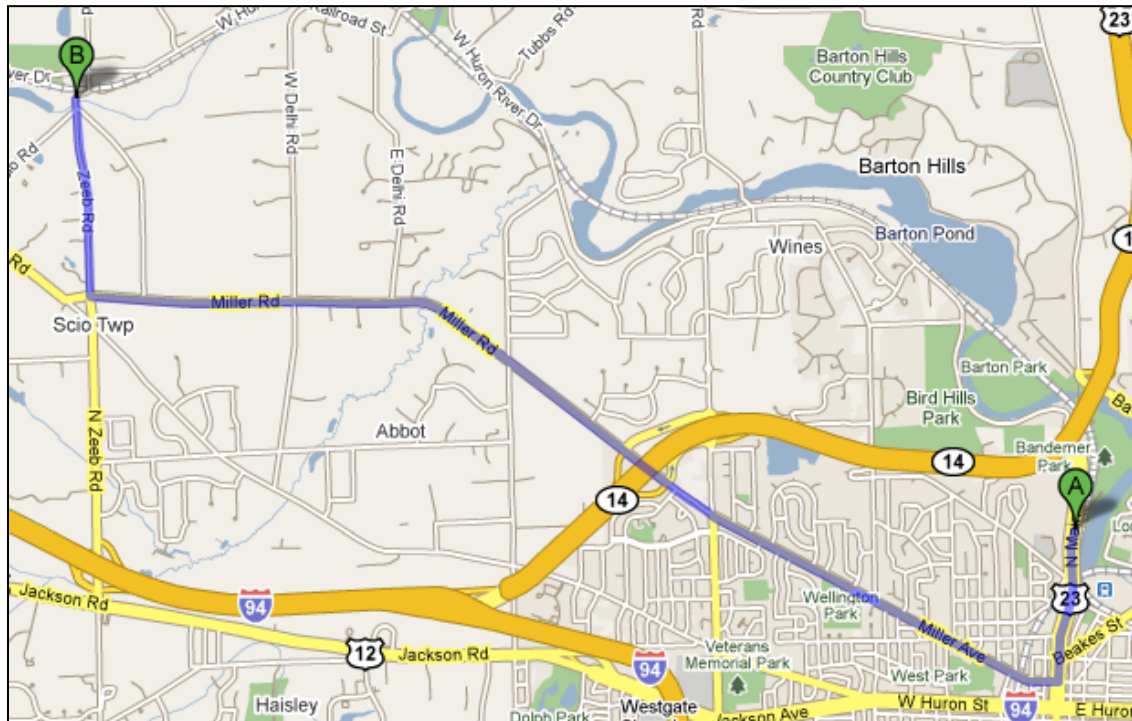

# Huron River at Zeeb Road Site Map

Approx. Lat & Long: 42.3224 -83.8406

# Huron River at Zeeb Road

## Directions from the NEW Center

Start: 1100 N. Main Street, Ann Arbor

1. Head **south** on **N Main St/US-23** 0.7 mi
2. Turn **right** at **Miller Ave** 5.2 mi
3. Turn **right** at **Zeeb Rd** 1.0 mi
4. Immediately to the north of the river is the Burns-Stokes Preserve. Park here.

Overview of Trip

Destination