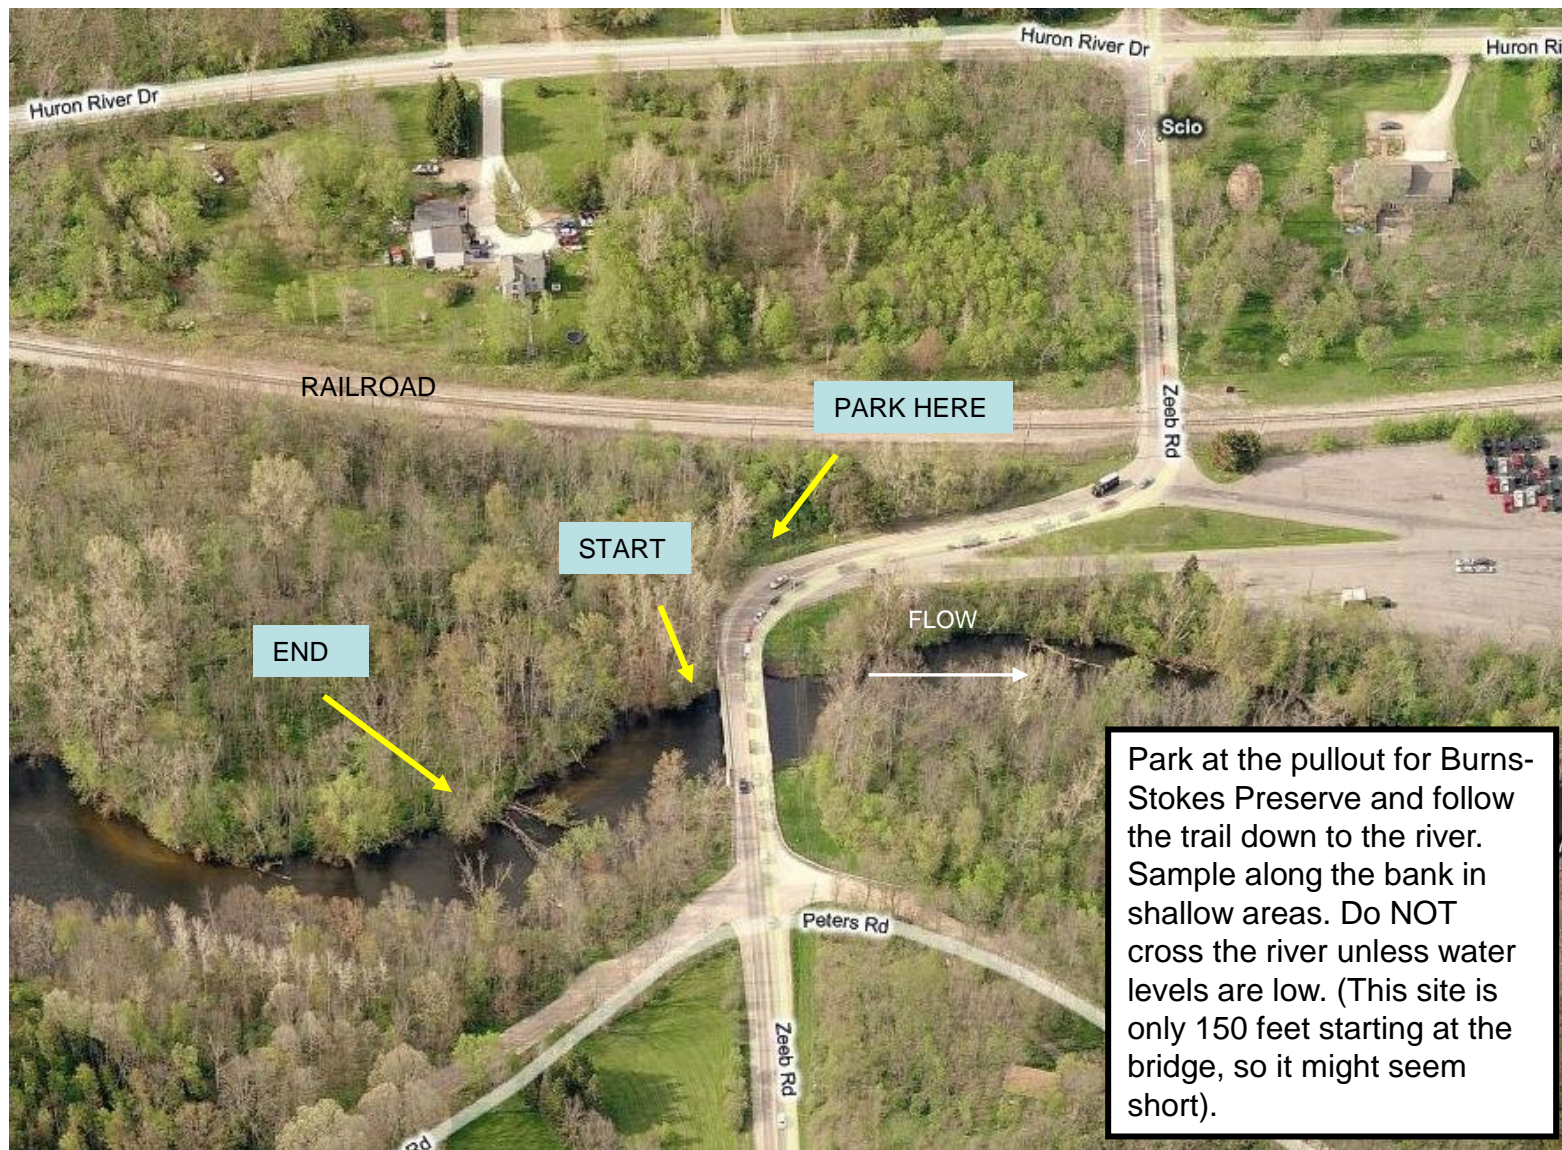

# Huron River at Zeeb Road Site Map

Approx. Lat & Long: 42.3224 -83.8406

# Huron River at Zeeb Road

## Directions from the NEW Center

Start: 1100 N. Main Street, Ann Arbor

1. Head **south** on **N Main St/US-23** 0.7 mi
2. Turn **right** at **Miller Ave** 5.2 mi
3. Turn **right** at **Zeeb Rd** 1.0 mi
4. Immediately to the north of the river is the Burns-Stokes Preserve. Park here.

Overview of Trip

Destination