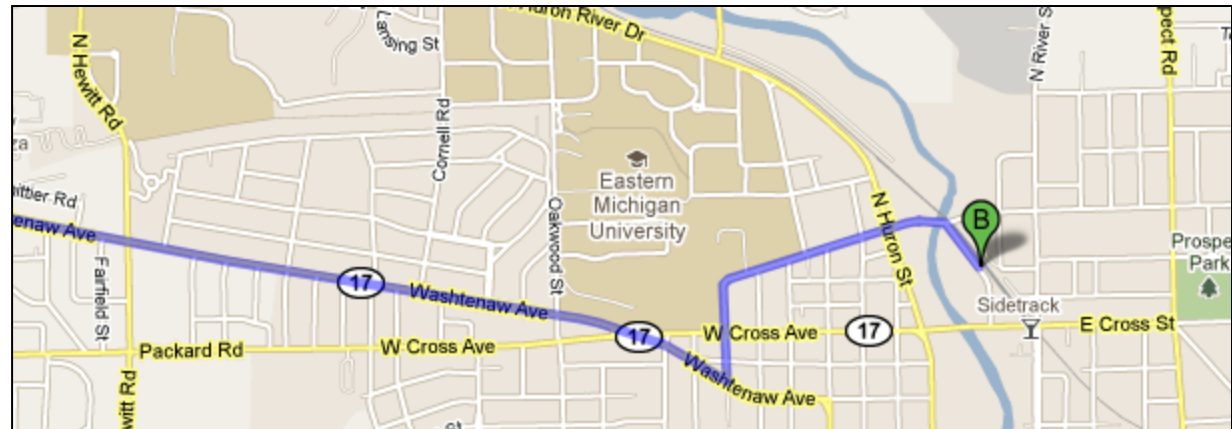

Huron River at Cross Street Site Map

Approx. Lat & Long: 42.2451 -83.6117

Huron River at Cross Street

Directions from the NEW Center

Start: 1100 N. Main Street, Ann Arbor, MI 48104

1. Head south on N Main St. 0.8 mi
2. Turn left at E Huron St 0.8 mi
3. Continue onto Washtenaw Ave, driving into Ypsilanti. 6.7 mi
4. Turn left at College Place 0.2 mi
5. College Place turns slightly right and becomes W Forest Ave 0.5 mi
6. Turn right at Market Place after crossing the river. 0.1 mi
7. Park in the parking lot for Frog Island Park
8. Refer to aerial image- walk south across the wooden platform to cross the river and enter Riverside Park.
9. Start collection at the wooden structure and stop sampling at the wooden platform crossing the river.

Overview of the trip

Nearing Destination