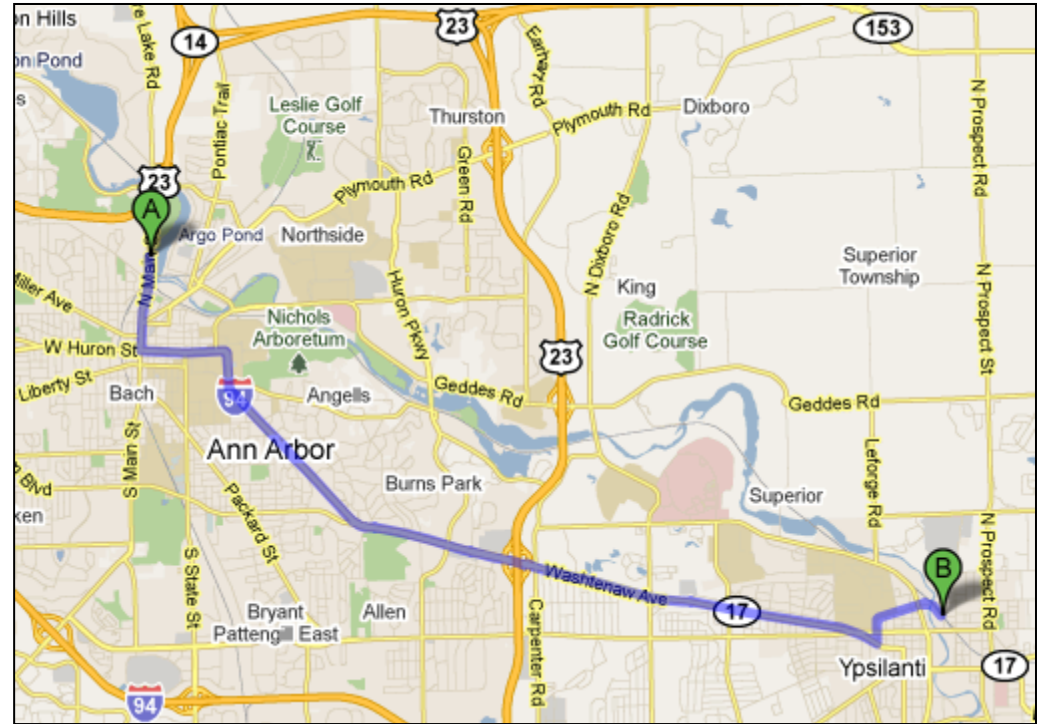

Huron River at Cross Street Site Map

Approx. Lat & Long: 42.2451 -83.6117

Huron River at Cross Street

Directions from the NEW Center

Start: 1100 N. Main Street, Ann Arbor, MI 48104

1. Head south on N Main St. 0.8 mi
2. Turn left at E Huron St 0.8 mi
3. Continue onto Washtenaw Ave, driving into Ypsilanti. 6.7 mi
4. Turn left at College Place 0.2 mi
5. College Place turns slightly right and becomes W Forest Ave 0.5 mi
6. Turn right at Market Place after crossing the river. 0.1 mi
7. Park in the parking lot for Frog Island Park
8. Refer to aerial image- walk south across the wooden platform to cross the river and enter Riverside Park.
9. Start collection at the wooden structure and stop sampling at the wooden platform crossing the river.

Overview of the trip

Nearing Destination