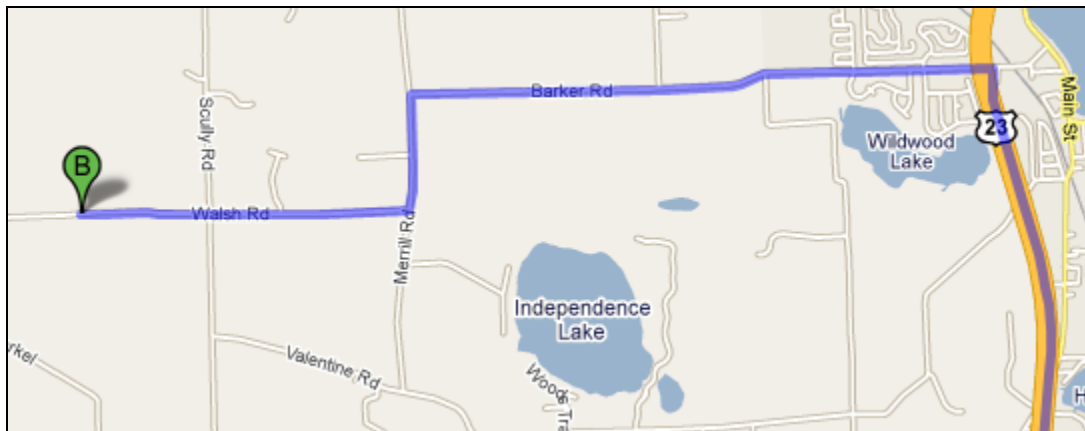

# Arms Creek at Walsh Road Site Map

Approx. Lat & Long: 42.4137 -83.8456

# Arms Creek from Walsh Road

## Directions from the NEW Center

Start: 1100 N. Main Street, Ann Arbor

1. Head **north** on **N Main** 0.4 mi
2. Take the ramp onto **MI-14 E/US-23 BUS N** 1.3 mi
3. Take the exit on the **left** onto **US-23 N** toward **Brighton/Flint** 7.4 mi
4. Take exit **52** for **Barker Rd** 0.1 mi
5. Turn **left** at **Barker Rd** 2.6 mi
6. Turn **left** at **Merrill Rd** 0.5 mi
7. Take the 2nd **right** onto **Walsh Rd** 1.4 mi
8. Go approximately 1.4 mi on Walsh Road. Park on the driveway on the north of the road that is next to 2 small cottages and a large black mailbox that says 5695. Don't block in the entrance to driveway or the mailbox.

### Destination