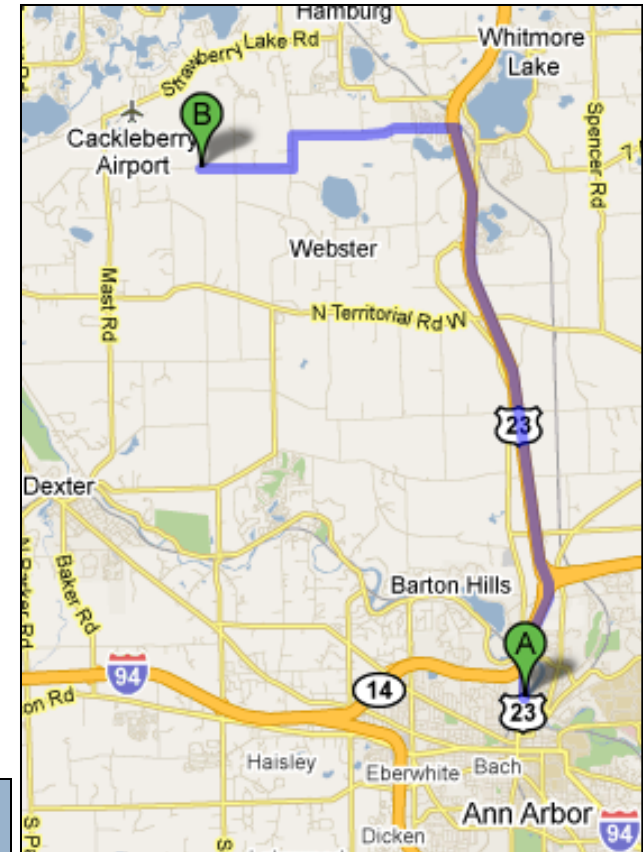

# Arms Creek at Walsh Road Site Map

Approx. Lat & Long: 42.4137 -83.8456

# Arms Creek from Walsh Road

## Directions from the NEW Center

Start: 1100 N. Main Street, Ann Arbor

1. Head **north** on **N Main** 0.4 mi
2. Take the ramp onto **MI-14 E/US-23 BUS N** 1.3 mi
3. Take the exit on the **left** onto **US-23 N** toward **Brighton/Flint** 7.4 mi
4. Take exit **52** for **Barker Rd** 0.1 mi
5. Turn **left** at **Barker Rd** 2.6 mi
6. Turn **left** at **Merrill Rd** 0.5 mi
7. Take the 2nd **right** onto **Walsh Rd** 1.4 mi
8. Go approximately 1.4 mi on Walsh Road. Park on the driveway on the north of the road that is next to 2 small cottages and a large black mailbox that says 5695. Don't block in the entrance to driveway or the mailbox.

### Destination