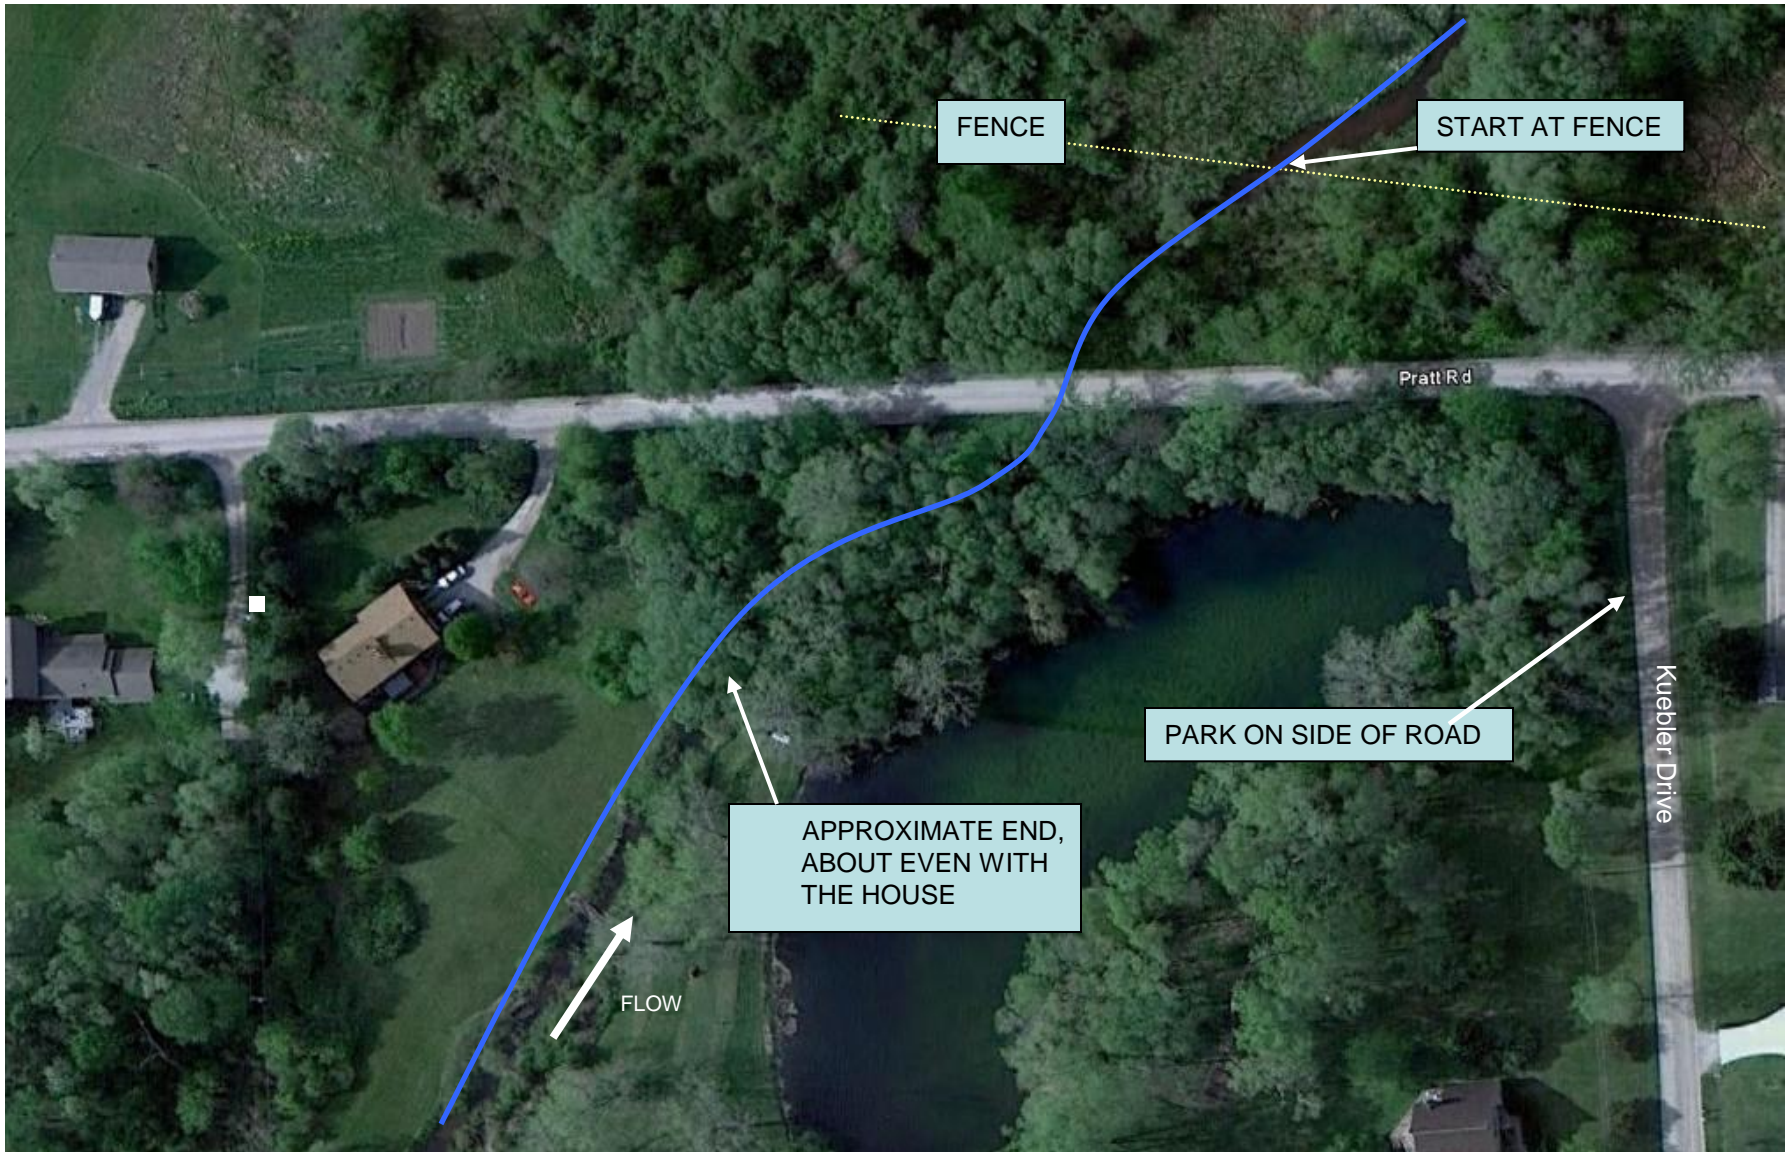

Honey Creek at Pratt Road Site Map

Approx. Lat & Long: 42.2990 -83.8186

Honey Creek at Pratt Road

Directions from the NEW Center

Start: 1100 N. Main Street, Ann Arbor, MI 48104

1. Head **south** on **N Main St** 0.8 mi
2. Turn **right** at **W Huron St** 0.9 mi
3. Slight **right** at **Dexter Ave** 1.9 mi
4. Continue on **Dexter Ann Arbor Rd** 1.0 mi
5. Turn **right** at **Kuebler Dr** 0.3 mi
6. Park on the side of the road on Kuebler Drive just before you reach Pratt Road. Walk to the west to get to the creek.

Destination

Overview of the trip