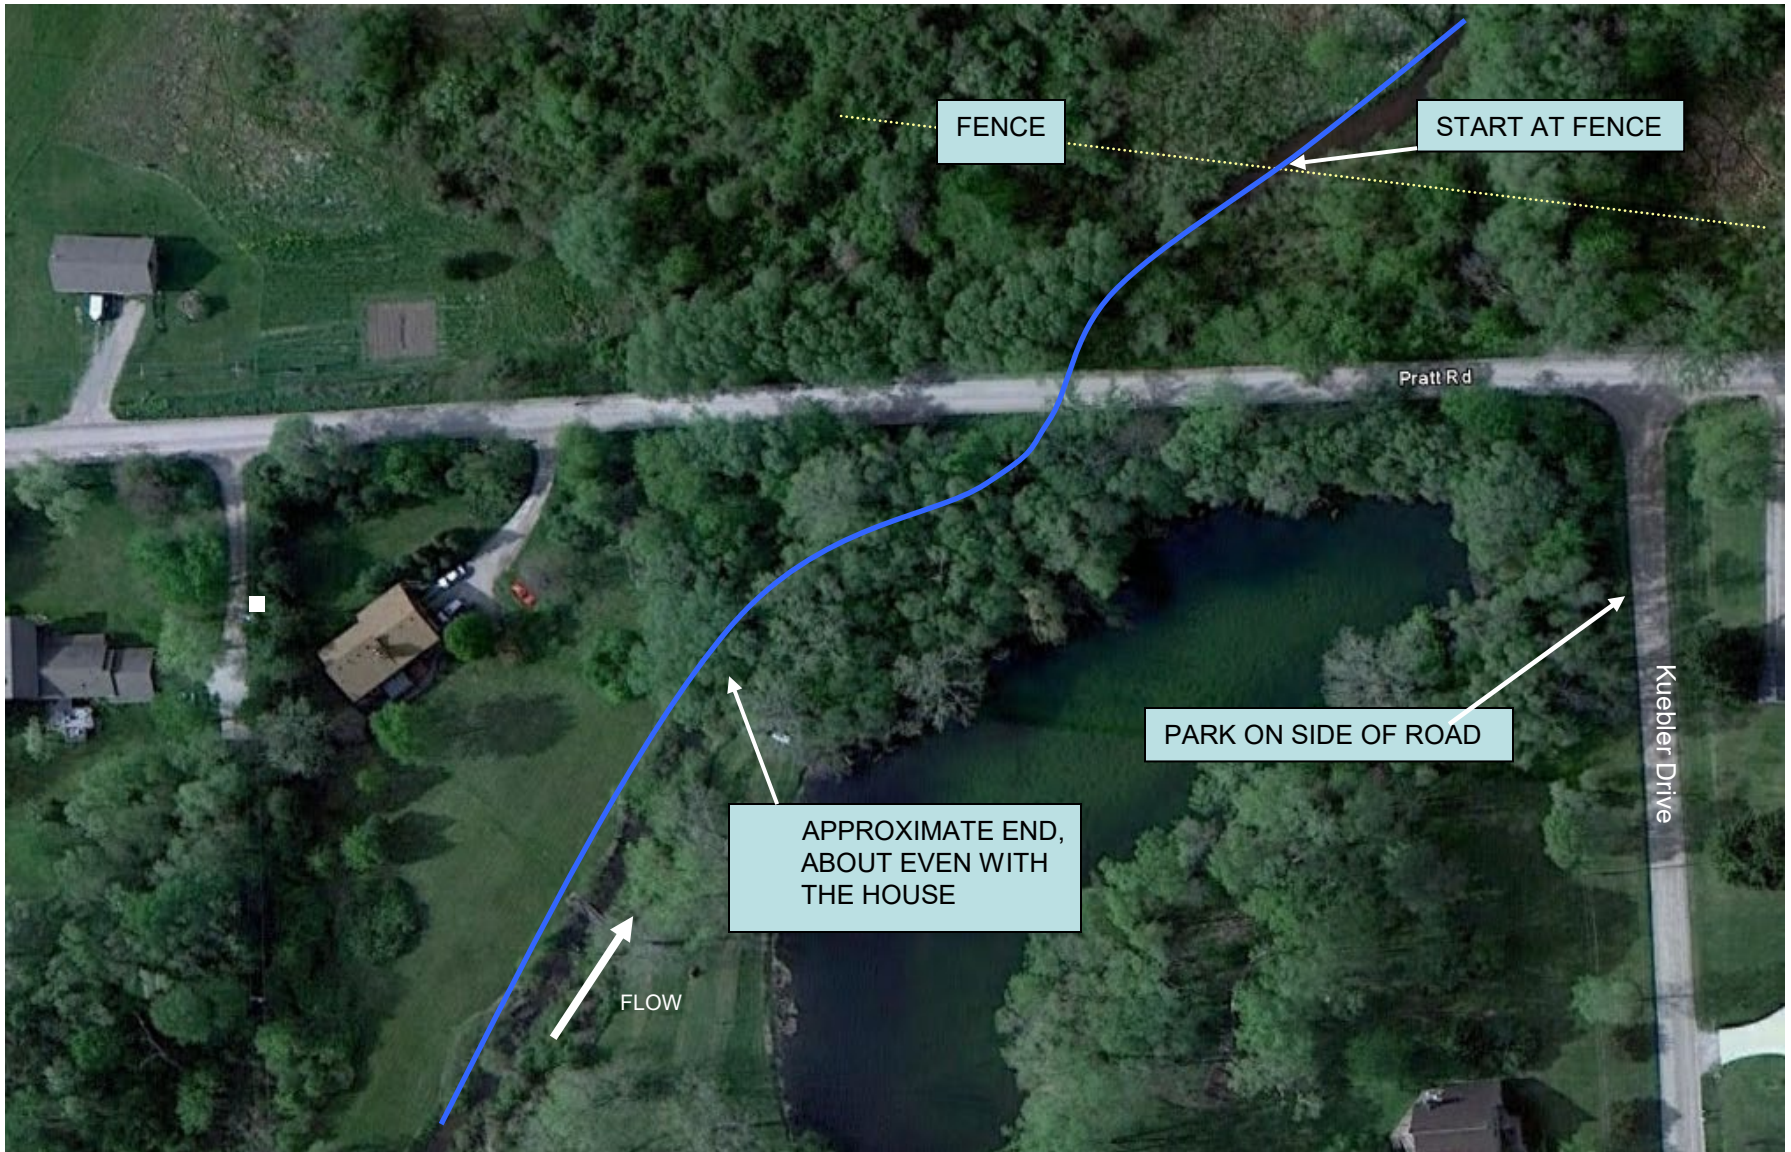

# Honey Creek at Pratt Road Site Map

Site Lat & Long: 42.2998 -83.8174

Parking Lat & Long: 42.2990 -83.8170

# Honey Creek at Pratt Road

## Directions from the NEW Center

Start: 1100 N. Main Street, Ann Arbor, MI 48104

1. Head **south** on **N Main St** 0.8 mi
2. Turn **right** at **W Huron St** 0.9 mi
3. Slight **right** at **Dexter Ave** 1.9 mi
4. Continue on **Dexter Ann Arbor Rd** 1.0 mi
5. Turn **right** at **Kuebler Dr** 0.3 mi
6. Park on the side of the road on Kuebler Drive just before you reach Pratt Road. Walk to the west to get to the creek.

**Destination**

**Overview of the trip**