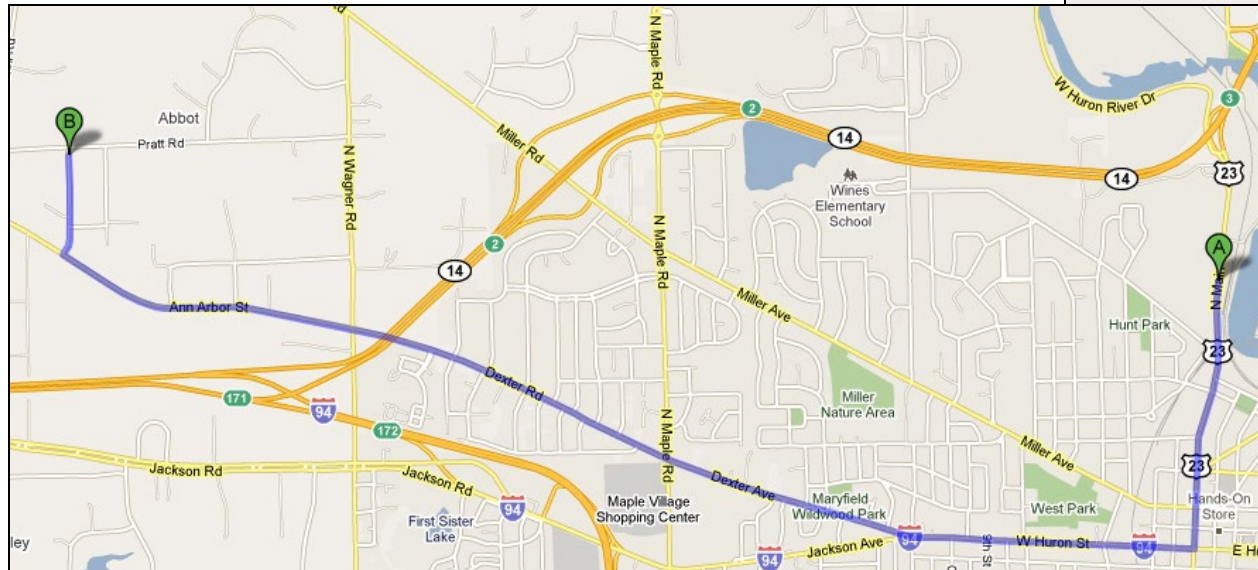

# Honey Creek at Pratt Road Site Map

Site Lat & Long: 42.2998 -83.8174

Parking Lat & Long: 42.2990 -83.8170

# Honey Creek at Pratt Road

## Directions from the NEW Center

Start: 1100 N. Main Street, Ann Arbor, MI 48104

1. Head **south** on **N Main St** 0.8 mi
2. Turn **right** at **W Huron St** 0.9 mi
3. Slight **right** at **Dexter Ave** 1.9 mi
4. Continue on **Dexter Ann Arbor Rd** 1.0 mi
5. Turn **right** at **Kuebler Dr** 0.3 mi
6. Park on the side of the road on Kuebler Drive just before you reach Pratt Road. Walk to the west to get to the creek.

**Destination**

**Overview of the trip**