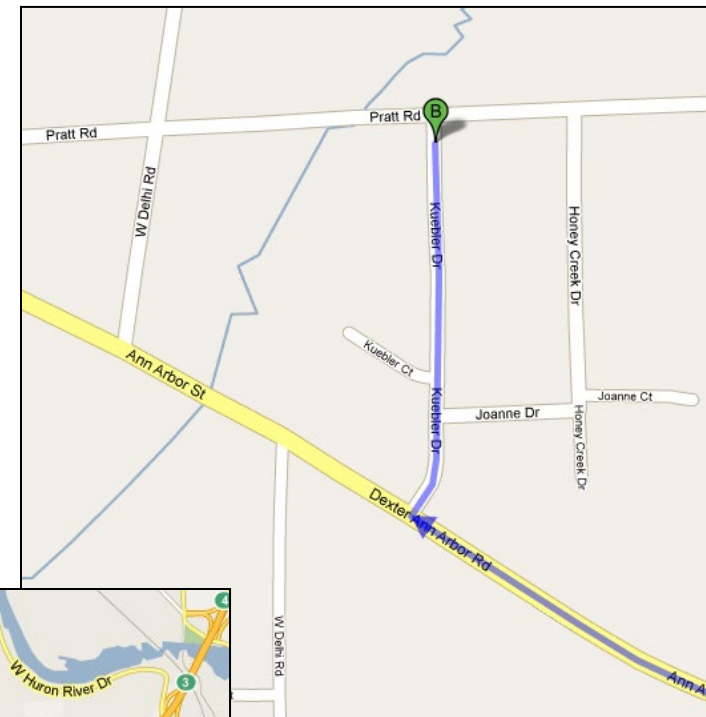

# Honey Creek at Pratt Road Site Map

Site Lat & Long: 42.2998 -83.8174

Parking Lat & Long: 42.2990 -83.8170

# Honey Creek at Pratt Road

## Directions from the NEW Center

Start: 1100 N. Main Street, Ann Arbor, MI 48104

1. Head **south** on **N Main St** 0.8 mi
2. Turn **right** at **W Huron St** 0.9 mi
3. Slight **right** at **Dexter Ave** 1.9 mi
4. Continue on **Dexter Ann Arbor Rd** 1.0 mi
5. Turn **right** at **Kuebler Dr** 0.3 mi
6. Park on the side of the road on Kuebler Drive just before you reach Pratt Road. Walk to the west to get to the creek.

**Destination**

**Overview of the trip**