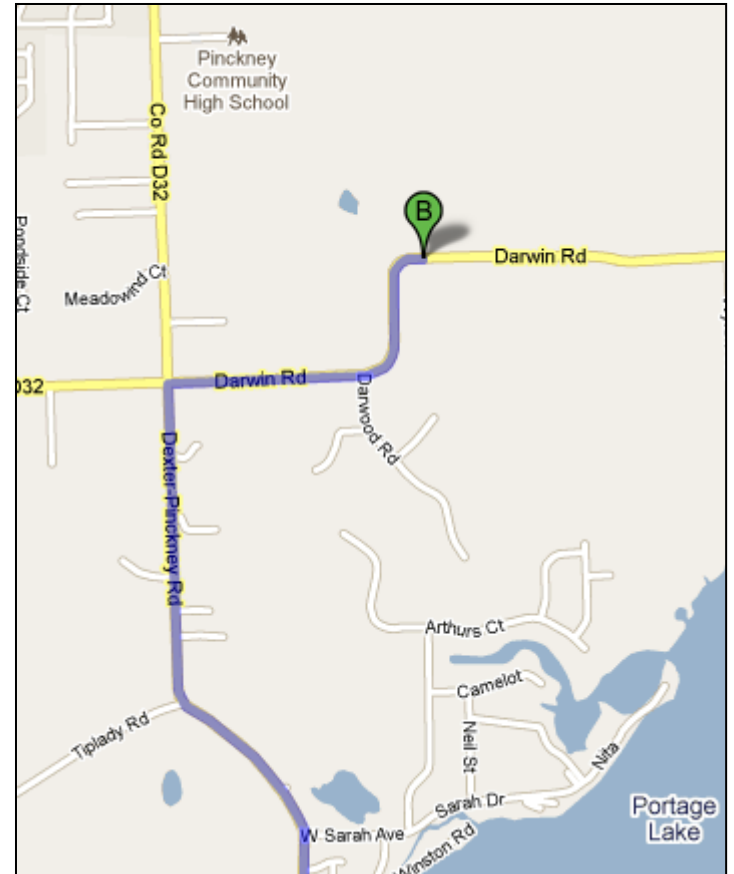

Honey Creek (N) at Darwin Road Site Map

Site approx. Lat & Long: 42.4428, -83.9249

Honey Creek at Darwin Road

Directions from the NEW Center

1. Head north on N Main St/US-23 BUS N toward Lake Shore Dr 0.4 mi
2. Take the ramp onto MI-14 E/US-23 BUS N 1.3 mi
3. Take the exit on the left onto US-23 N toward Brighton/Flint 4.3 mi
4. Take exit 49 for N Territorial Rd 0.2 mi
5. Turn left at E North Territorial Rd 384 ft
6. Continue onto N Territorial Rd W 8.3 mi
7. Turn right at Dexter Pinckney Rd 4.2 mi
8. Turn right at Darwin Rd 0.8 mi
9. Mr. Dearing at 1113 Darwin Rd. has given us permission to be on their property. If you want to park in their driveway, please ask their permission. Otherwise park along the road. Site is upstream (north) of Darwin. Please start collection at the road and work your way upstream for 300 feet.

Overview of the trip

Nearing Destination