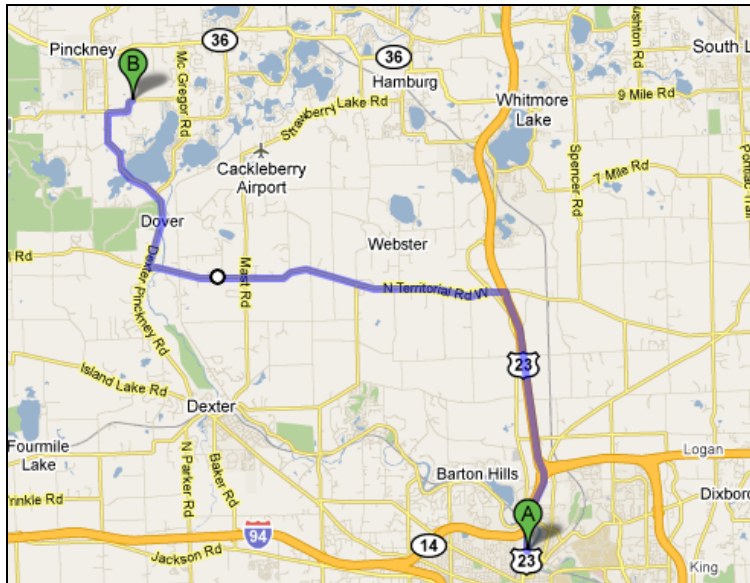

Honey Creek (N) at Darwin Road Site Map

Site approx. Lat & Long: 42.4428, -83.9249

Honey Creek at Darwin Road

Directions from the NEW Center

1. Head north on N Main St/US-23 BUS N toward Lake Shore Dr 0.4 mi
2. Take the ramp onto MI-14 E/US-23 BUS N 1.3 mi
3. Take the exit on the left onto US-23 N toward Brighton/Flint 4.3 mi
4. Take exit 49 for N Territorial Rd 0.2 mi
5. Turn left at E North Territorial Rd 384 ft
6. Continue onto N Territorial Rd W 8.3 mi
7. Turn right at Dexter Pinckney Rd 4.2 mi
8. Turn right at Darwin Rd 0.8 mi
9. Mr. Dearing at 1113 Darwin Rd. has given us permission to be on their property. If you want to park in their driveway, please ask their permission. Otherwise park along the road. Site is upstream (north) of Darwin. Please start collection at the road and work your way upstream for 300 feet.

Overview of the trip

Nearing Destination