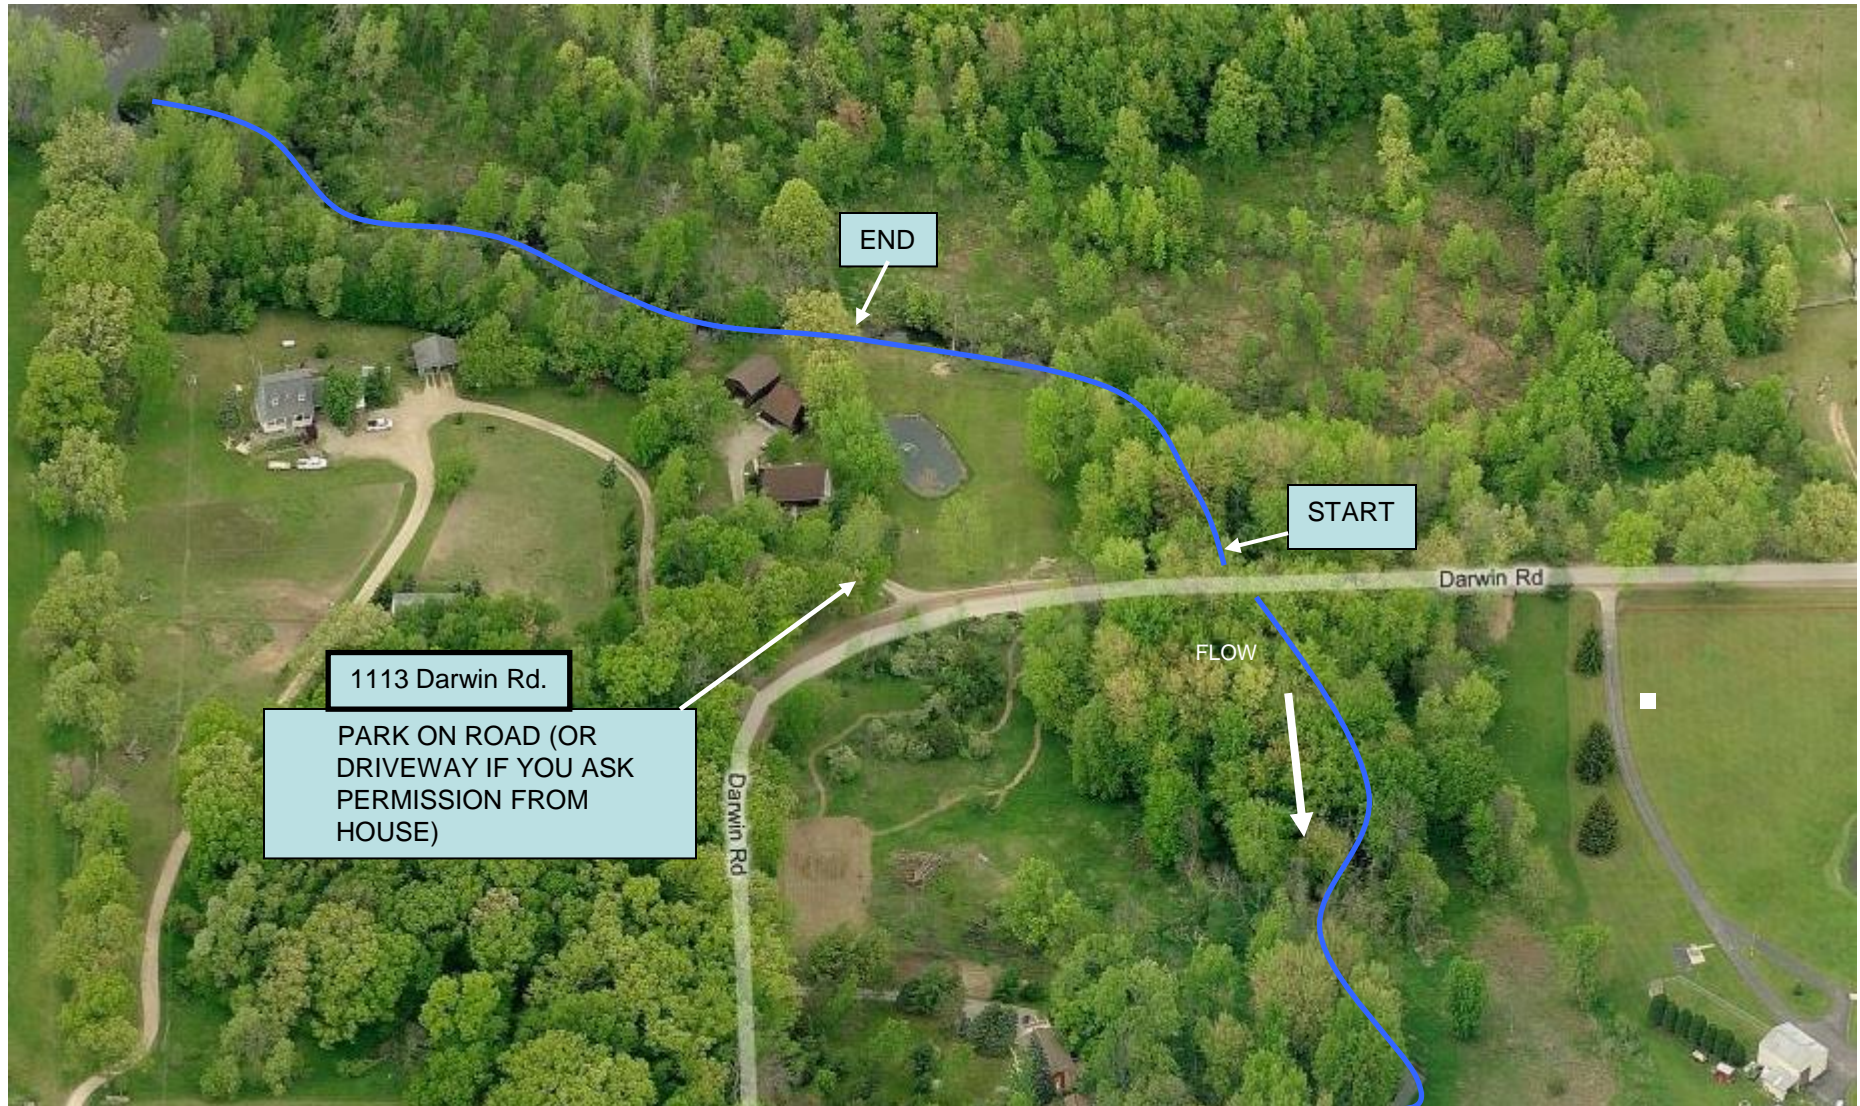

Honey Creek (N) at Darwin Road Site Map

Site approx. Lat & Long: 42.4428, -83.9249

Honey Creek at Darwin Road

Directions from the NEW Center

1. Head north on N Main St/US-23 BUS N toward Lake Shore Dr 0.4 mi
2. Take the ramp onto MI-14 E/US-23 BUS N 1.3 mi
3. Take the exit on the left onto US-23 N toward Brighton/Flint 4.3 mi
4. Take exit 49 for N Territorial Rd 0.2 mi
5. Turn left at E North Territorial Rd 384 ft
6. Continue onto N Territorial Rd W 8.3 mi
7. Turn right at Dexter Pinckney Rd 4.2 mi
8. Turn right at Darwin Rd 0.8 mi
9. Mr. Dearing at 1113 Darwin Rd. has given us permission to be on their property. If you want to park in their driveway, please ask their permission. Otherwise park along the road. Site is upstream (north) of Darwin. Please start collection at the road and work your way upstream for 300 feet.

Overview of the trip

Nearing Destination