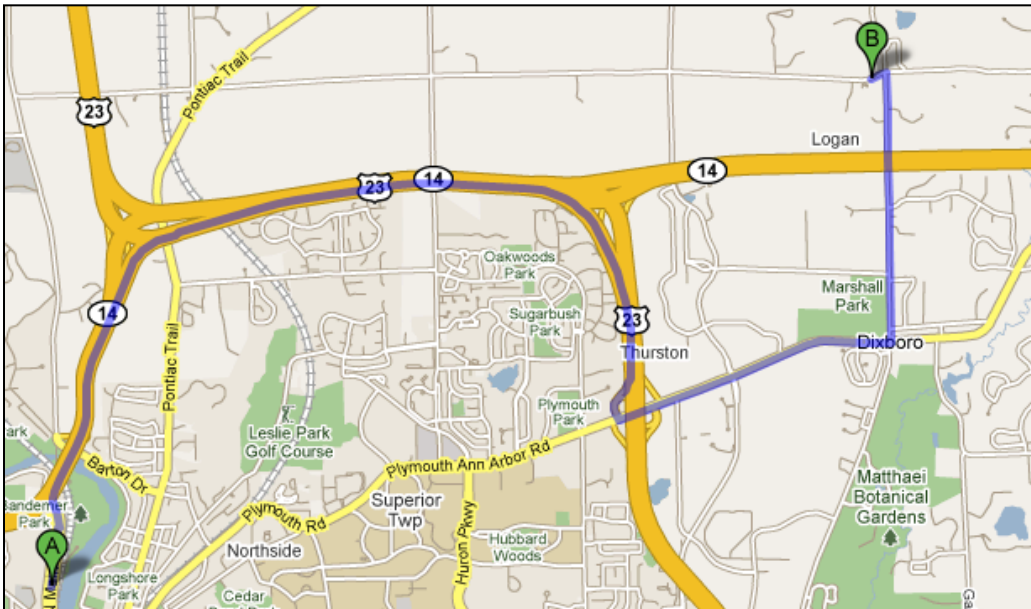

Fleming Creek at Warren Road Site Map

Approx. Lat & Long: 42.3315 -83.6627

Fleming Creek at Warren Road

Directions from NEW Center

Start: 1100 N. Main Street, Ann Arbor

1. Head **north** on **N Main St/US-23** 0.4 mi
2. Take the ramp onto **MI-14 E** 1.7 mi
3. Merge onto **US-23 S** 2.9 mi
4. Take exit **41** for **Plymouth Rd** 0.4 mi
5. Turn **left** at **Plymouth Rd** (signs for **Plymouth**) 1.5 mi
6. Turn **left** at **N Dixboro Rd** 1.4 mi
7. Turn **left** at **Warren Rd. Park** on the south side of Thornwood Ct as indicated.

Overview of Trip

Destination