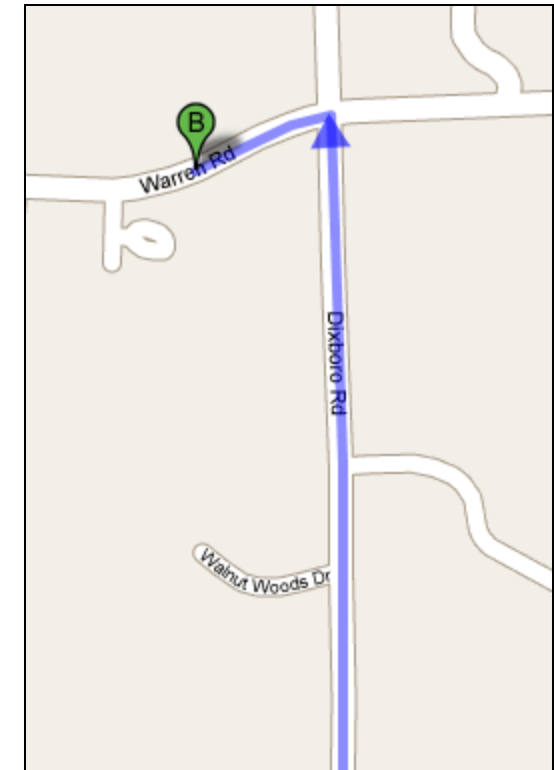

Fleming Creek at Warren Road Site Map

Approx. Lat & Long: 42.3315 -83.6627

Fleming Creek at Warren Road

Directions from NEW Center

Start: 1100 N. Main Street, Ann Arbor

1. Head **north** on **N Main St/US-23** 0.4 mi
2. Take the ramp onto **MI-14 E** 1.7 mi
3. Merge onto **US-23 S** 2.9 mi
4. Take exit **41** for **Plymouth Rd** 0.4 mi
5. Turn **left** at **Plymouth Rd** (signs for **Plymouth**) 1.5 mi
6. Turn **left** at **N Dixboro Rd** 1.4 mi
7. Turn **left** at **Warren Rd. Park** on the south side of Thornwood Ct as indicated.

Overview of Trip

Destination