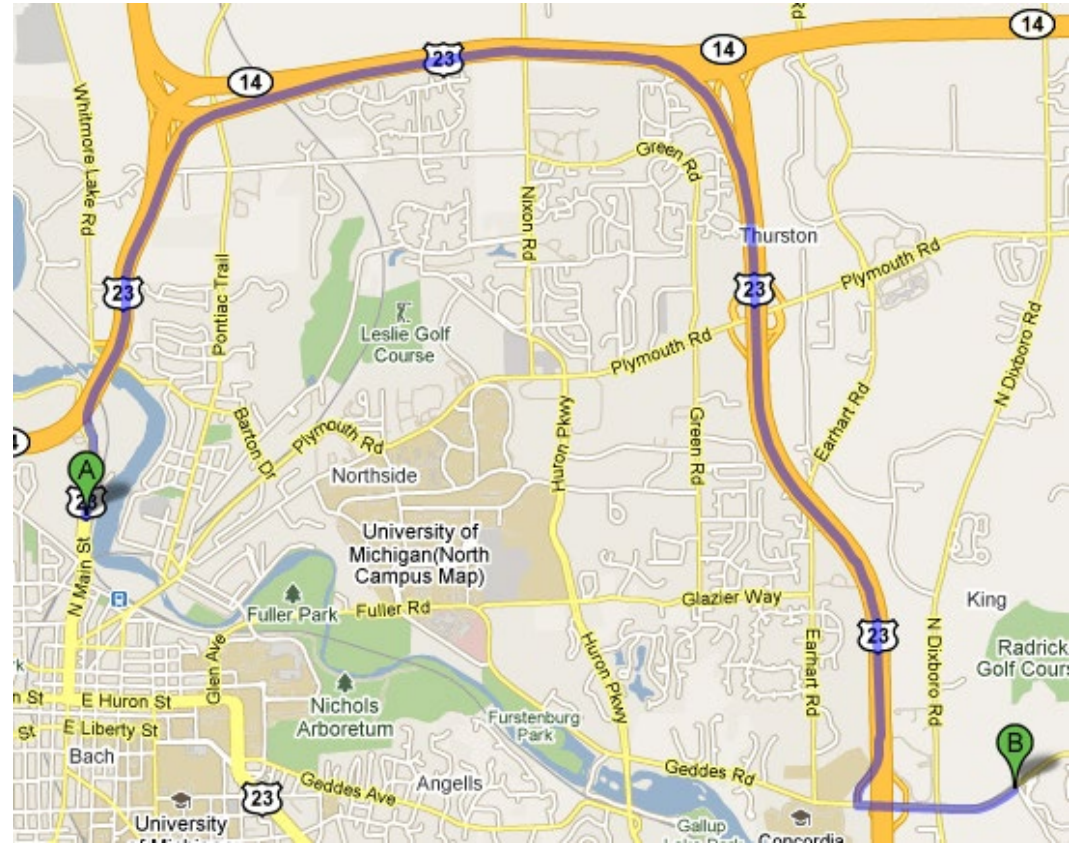

## Site Map

Site Lat & Long: 42.2829 -83.6664  
Parking Lat & Long: 42.2822 -83.6638

# Fleming Creek: Radrick Farms Golf Course

## Directions from the NEW Center

Start: 1100 N. Main Street, Ann Arbor, MI, 48104

1. Head **north** on **N Main St/US-23 BUS N** toward **Lake Shore Dr** 0.4 mi
2. Take the ramp onto **MI-14 E/US-23 BUS N** 1.3 mi
3. Continue onto **MI-14 E** (signs for **MI-14 E/US-23 S/Plymouth/Toledo**) 0.3 mi
4. Merge onto **US-23 S** 5.4 mi
5. Take exit **39** for **Geddes Rd** 0.3 mi
6. Turn **left** at **Geddes Rd** 0.7 mi
7. Turn **left** into the long driveway of Radrick Farms Golf Course (stone, gated entrance).
8. Drive to the end of the driveway and park according to map. Walk to stream according to map.

### Overview of Trip

This map does not show the long driveway that brings you into the golf course.