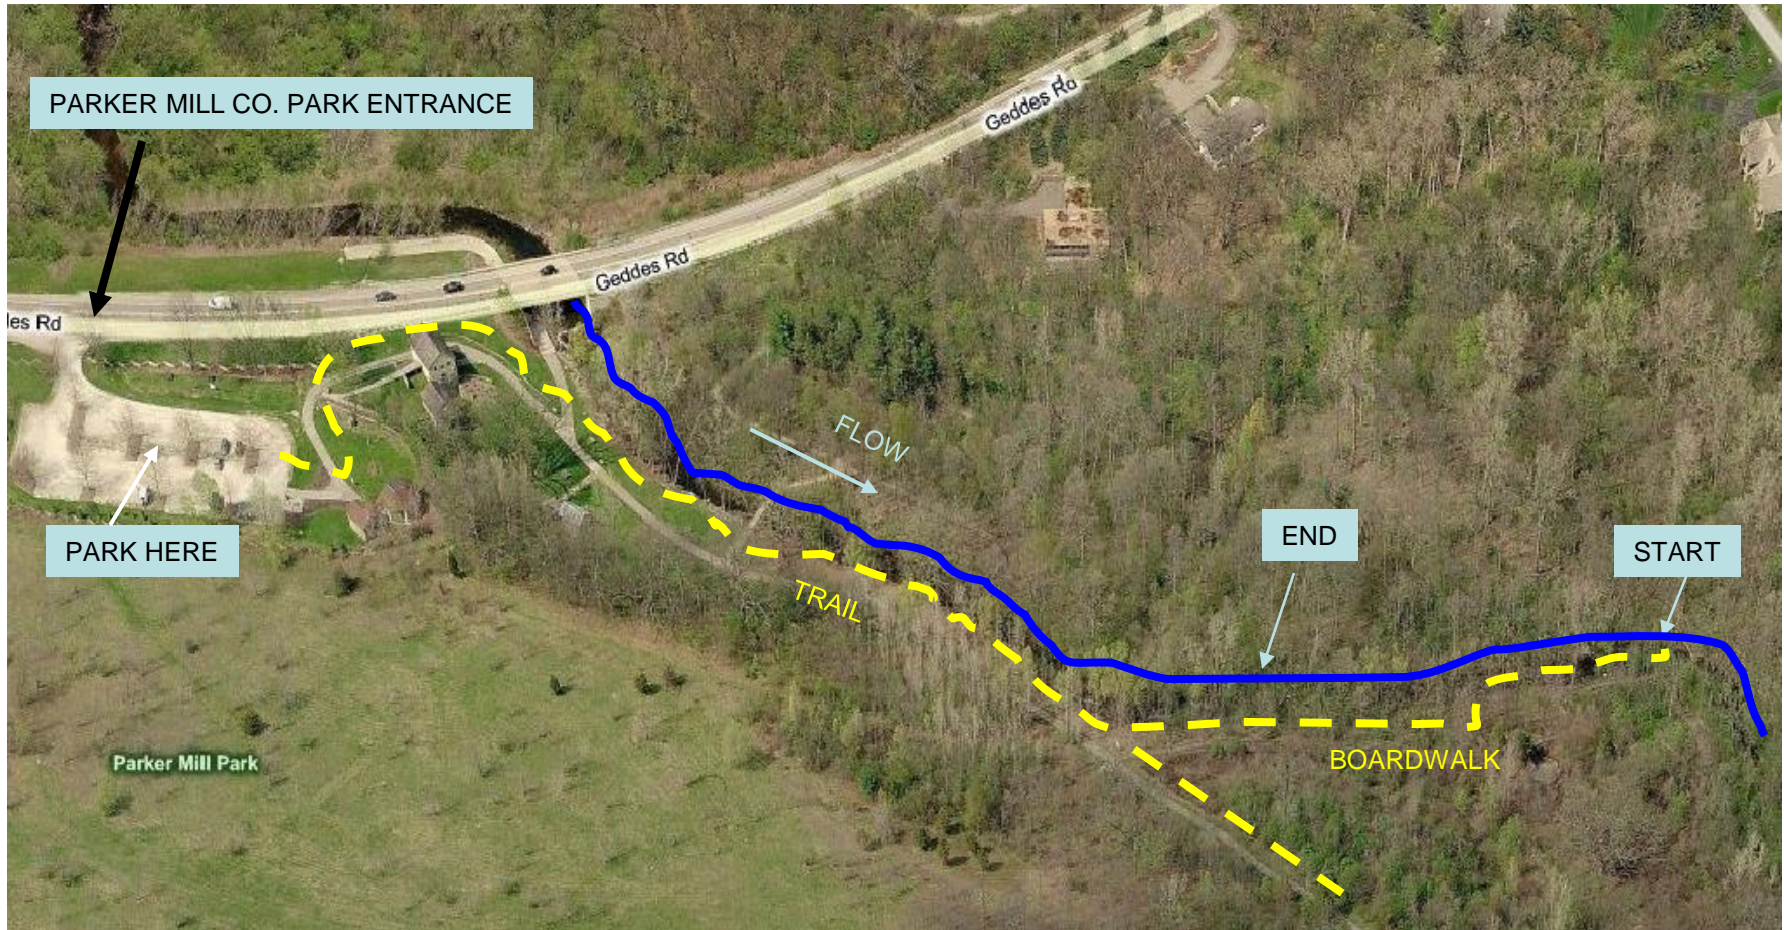

# Fleming Creek at Geddes Road Site Map

Parking approx. Lat & Long: 42.2738, -83.6685

Site approx. Lat & Long: 42.2733, -83.6640

# Fleming Creek at Geddes Road

## Directions from NEW Center

Start: 1100 N. Main Street, Ann Arbor

1. Head **north** on **N Main St/US-23** 0.4 mi
2. Take the ramp onto **MI-14 E** 1.7 mi
3. Merge onto **US-23 S** 5.3 mi
4. Take exit **39** for **Geddes Rd** 0.4 mi
5. Turn **left** at **Geddes Rd** 0.5 mi
6. Turn **right** into the Parker Mill Country Park and park in the parking lot.

Overview of Trip