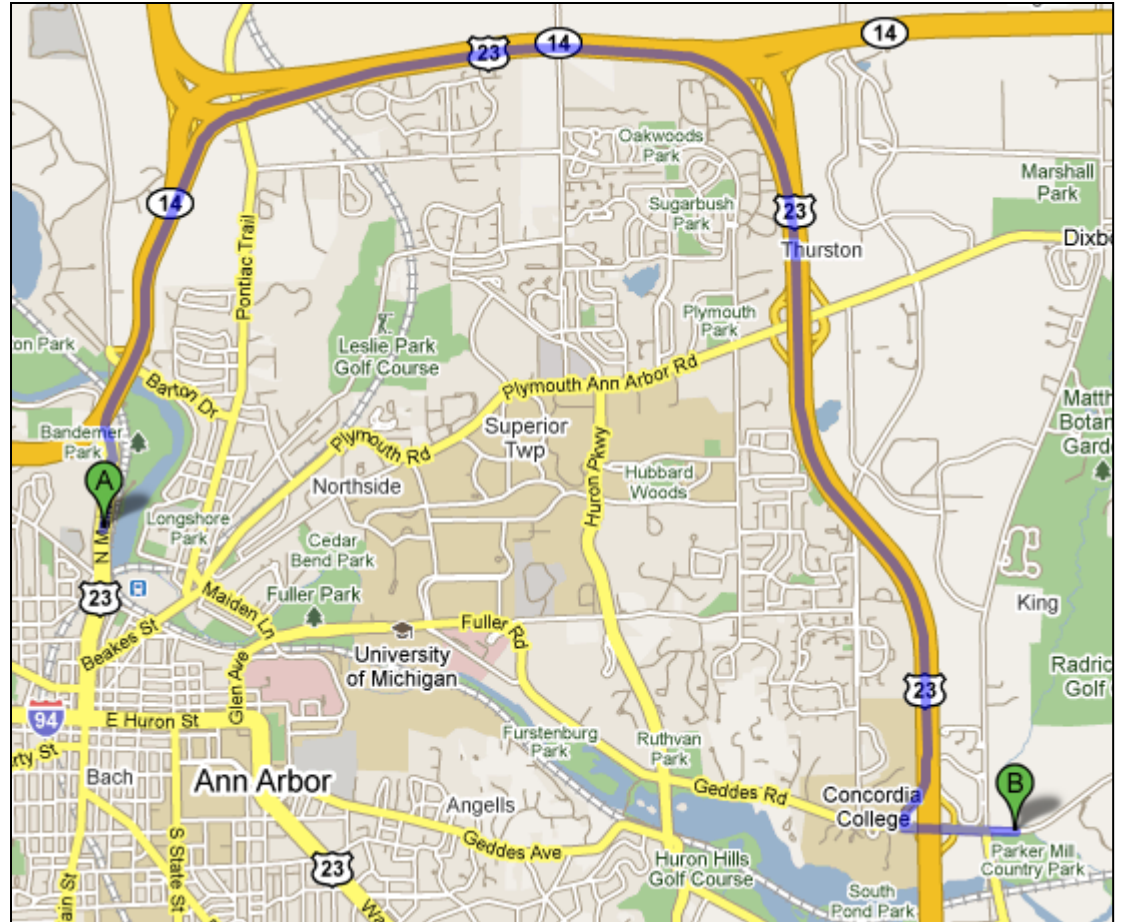

# Fleming Creek at Geddes Road Site Map

Parking approx. Lat & Long: 42.2738, -83.6685

Site approx. Lat & Long: 42.2733, -83.6640

# Fleming Creek at Geddes Road

## Directions from NEW Center

Start: 1100 N. Main Street, Ann Arbor

1. Head **north** on **N Main St/US-23** 0.4 mi
2. Take the ramp onto **MI-14 E** 1.7 mi
3. Merge onto **US-23 S** 5.3 mi
4. Take exit **39** for **Geddes Rd** 0.4 mi
5. Turn **left** at **Geddes Rd** 0.5 mi
6. Turn **right** into the Parker Mill Country Park and park in the parking lot.

Overview of Trip